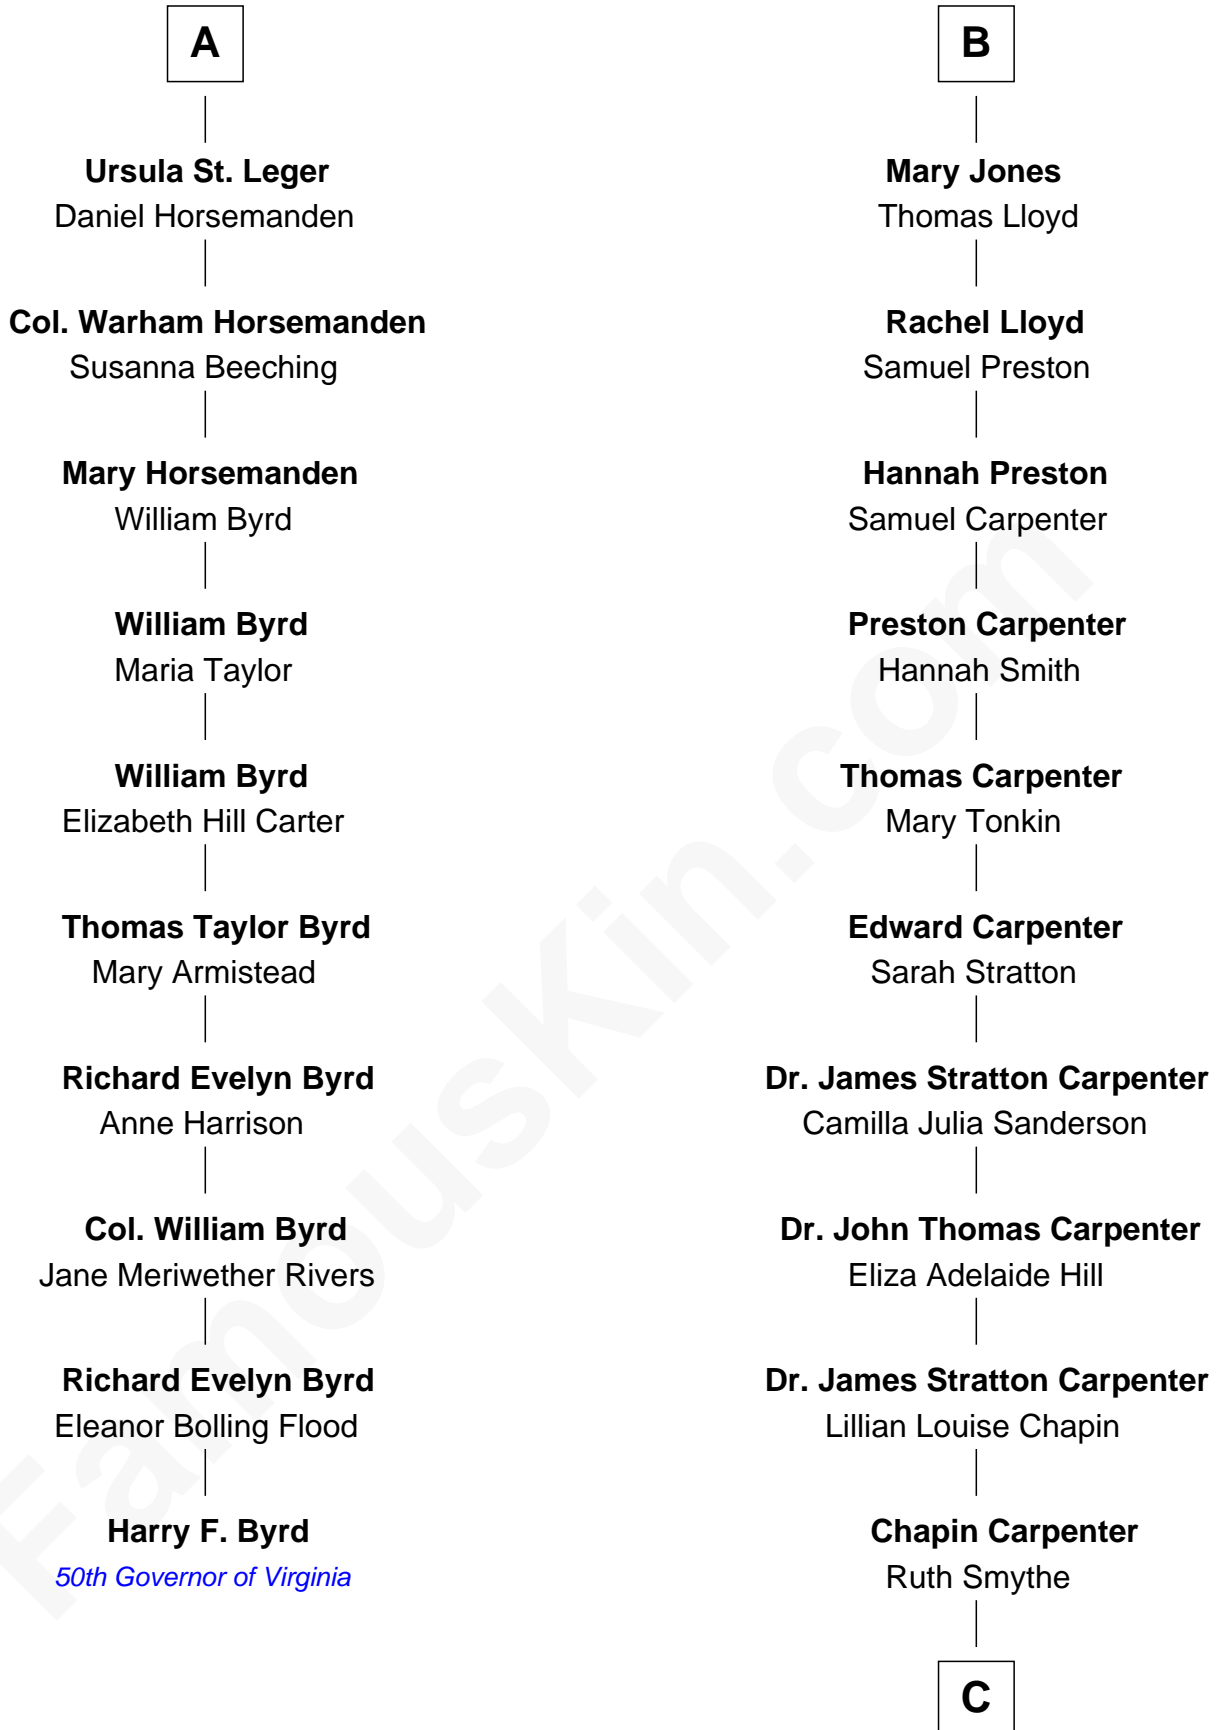

# FamousKin.com Relationship Chart of

**Harry F. Byrd**

*50th Governor of Virginia*

16th cousin 2 times removed of

**Mary Chapin Carpenter**

*Singer and Songwriter*

**Sir Walter Devereux**

Elizabeth Merbery

**Ursula Neville**

Sir Warham St. Leger

**Sir Anthony St. Leger**

Mary Scott

**Sir Warham St. Leger**

Mary Hayward

**A**

**Sir Walter Devereux**

Anne Ferrers

**Elizabeth Devereux**

Sir Richard Corbet

**Elizabeth Corbet**

Thomas Trentham

**Katherine Trentham**

Thomas Hackluyt

**Mary Hackluyt**

Edmund Walter

**Mary Walter**

Sir Edward Littleton

**Mary Littleton**

Gilbert Jones

Probable

**B**

C