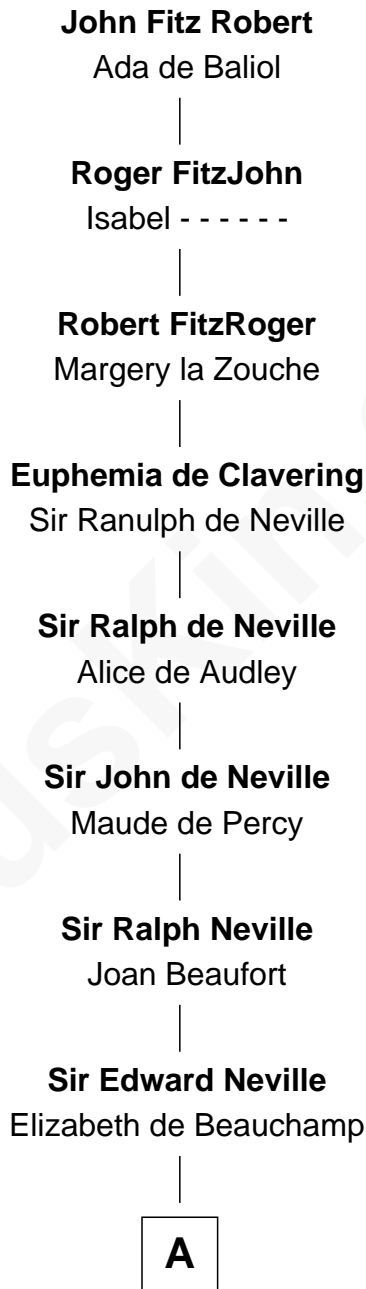

# FamousKin.com Relationship Chart of

**Harry F. Byrd**

*50th Governor of Virginia*

**20th Great-grandson of**

**John Fitz Robert**

*Magna Carta Surety*

**A**

**Sir George Neville**

Margaret Fenne

**George Neville**

Mary Stafford

**Ursula Neville**

Sir Warham St. Leger

**Sir Anthony St. Leger**

Mary Scott

**Sir Warham St. Leger**

Maria Taylor

**William Byrd**

Elizabeth Hill Carter

**B**

**B**

—  
**Thomas Taylor Byrd**

Mary Armistead

—  
**Richard Evelyn Byrd**