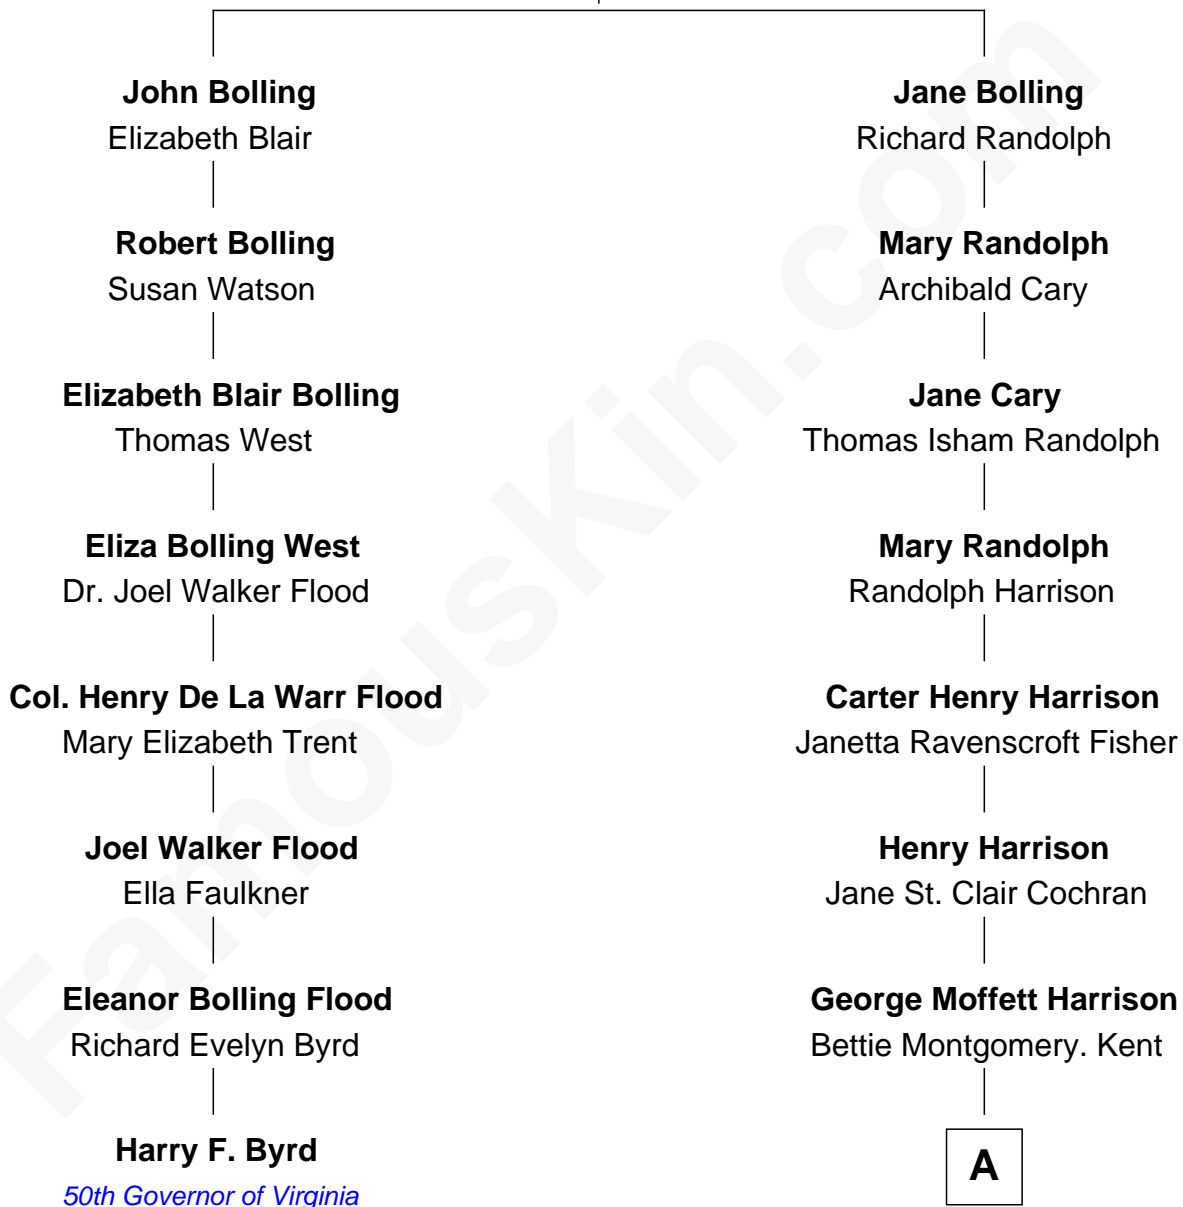

# FamousKin.com Relationship Chart of

**Harry F. Byrd**

*50th Governor of Virginia*

7th cousin 3 times removed of

**Edward Norton**

*Movie Actor*

**John Fairfax Bolling**

Mary Kennon

**A**

—  
**Joseph Kent Harrison**  
Cornelia Long Somerville

—  
**Betty Kent Harrison**  
Edward Mower Norton

—  
**Edward Mower Norton**  
Lydia Robinson Rouse

—  
**Edward Norton**  
*Movie Actor*