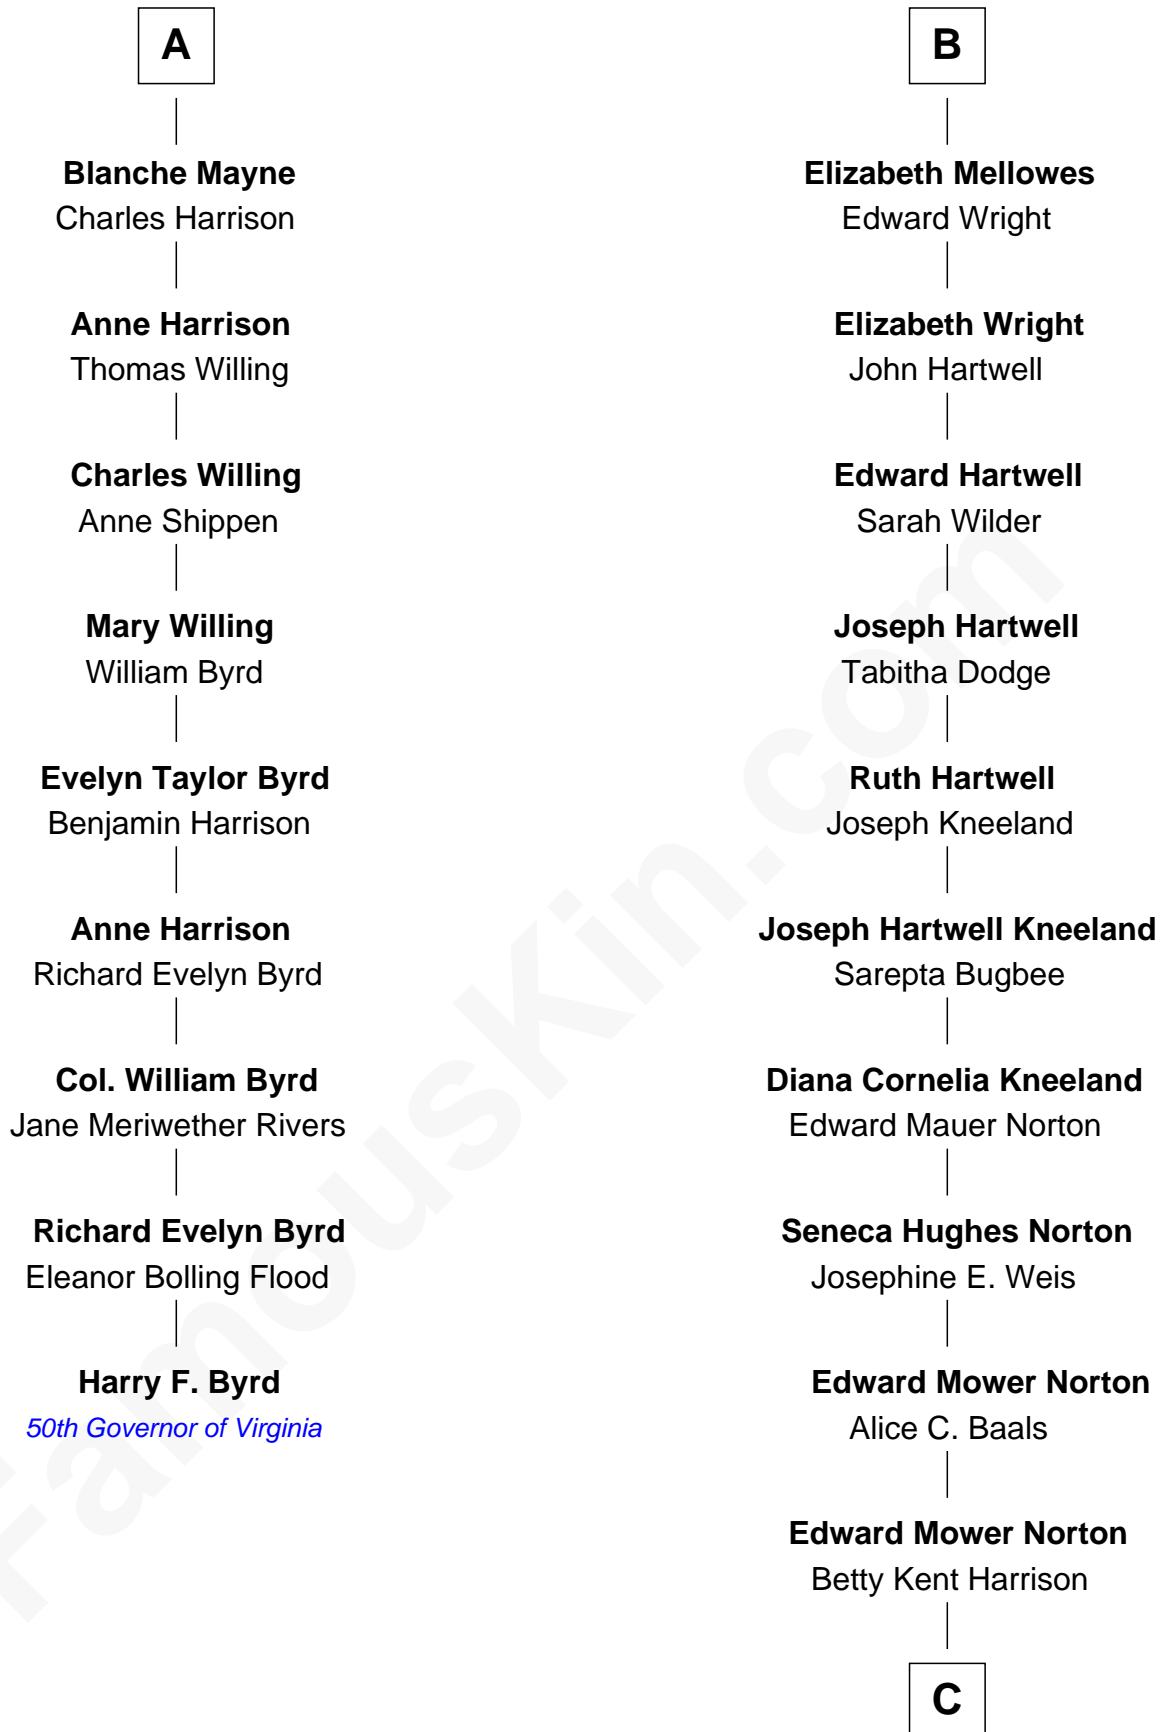

# FamousKin.com Relationship Chart of

**Harry F. Byrd**

*50th Governor of Virginia*

15th cousin 3 times removed of

**Edward Norton**

*Movie Actor*

**Sir Robert Corbet**

Margaret - - - - -

**Juliana Corbet**  
Sir John Sandford

**Richard Sandford**  
Jane Bromley

**Hugh Sandford**  
Jane Dodd

**Elizabeth Sandford**  
John Barker

**George Barker**  
- - - - - Steventon

**Margaret Barker**  
Richard Griffith

**Dorothy Griffith**  
John Mayne

**A**

**Mary Corbet**  
Robert Charlton

**Richard Charlton**  
Elizabeth Mainwaring

**Anne Charlton**  
Randall Grosvenor

**Elizabeth Grosvenor**  
Thomas Bulkeley

**Rev. Edward Bulkeley**  
Olive Irby

**Martha Bulkeley**  
Abraham Mellows

**Oliver Mellows**  
Mary James

**B**

**C**

**Edward Mower Norton**

Lydia Robinson Rouse

**Edward Norton**

*Movie Actor*