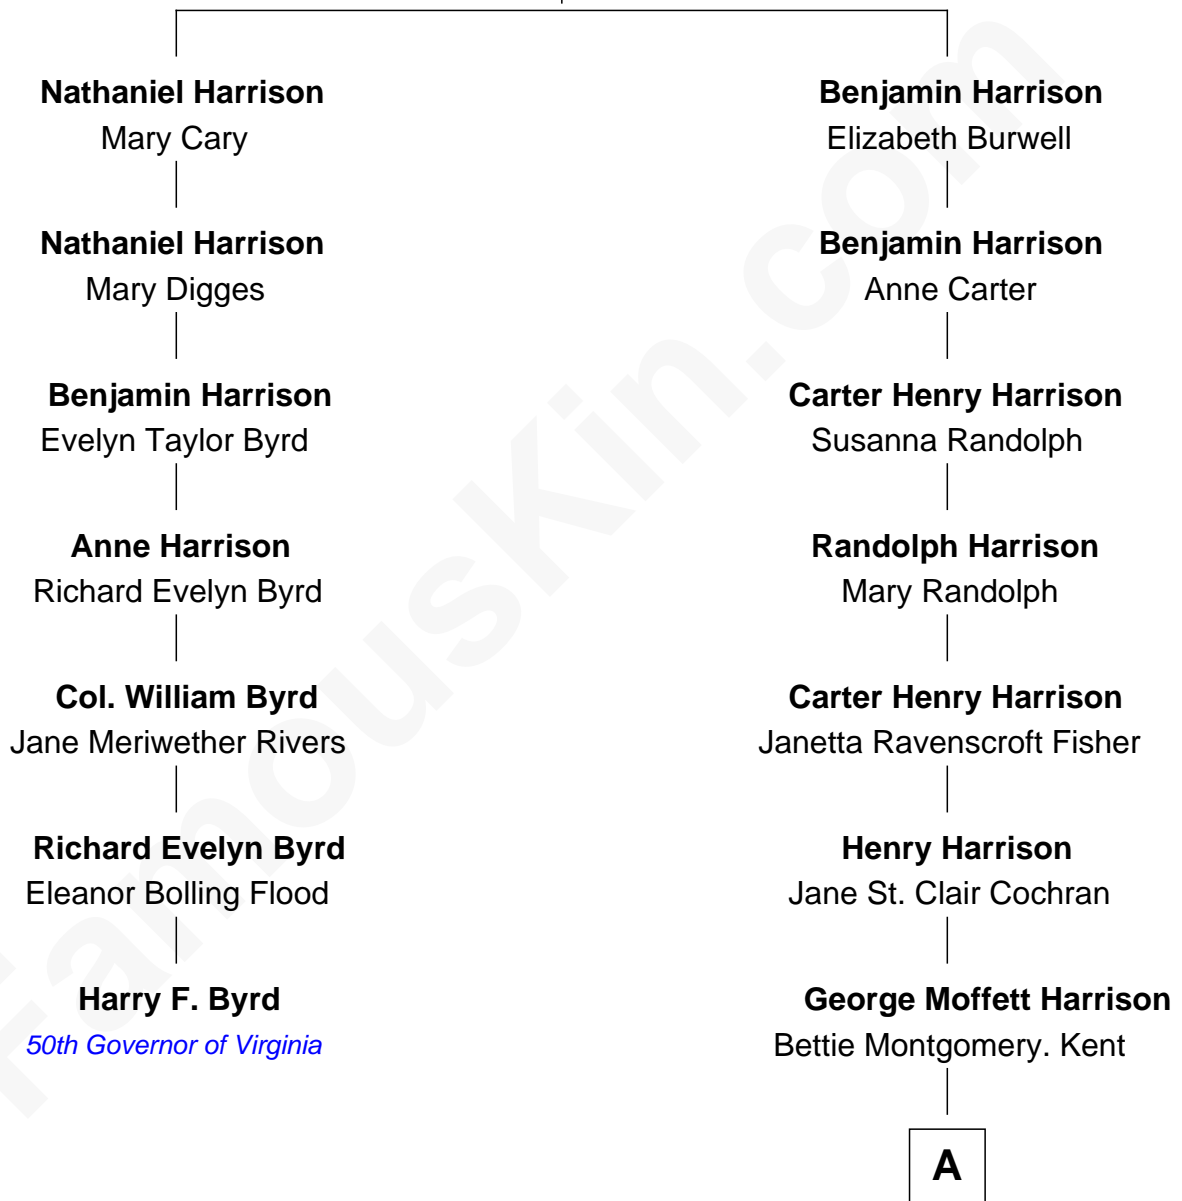

FamousKin.com Relationship Chart of

Harry F. Byrd

50th Governor of Virginia

6th cousin 4 times removed of

Edward Norton

Movie Actor

Benjamin Harrison

Hannah Churchill

A

—
Joseph Kent Harrison
Cornelia Long Somerville

—
Betty Kent Harrison
Edward Mower Norton

—
Edward Mower Norton
Lydia Robinson Rouse

—
Edward Norton
Movie Actor