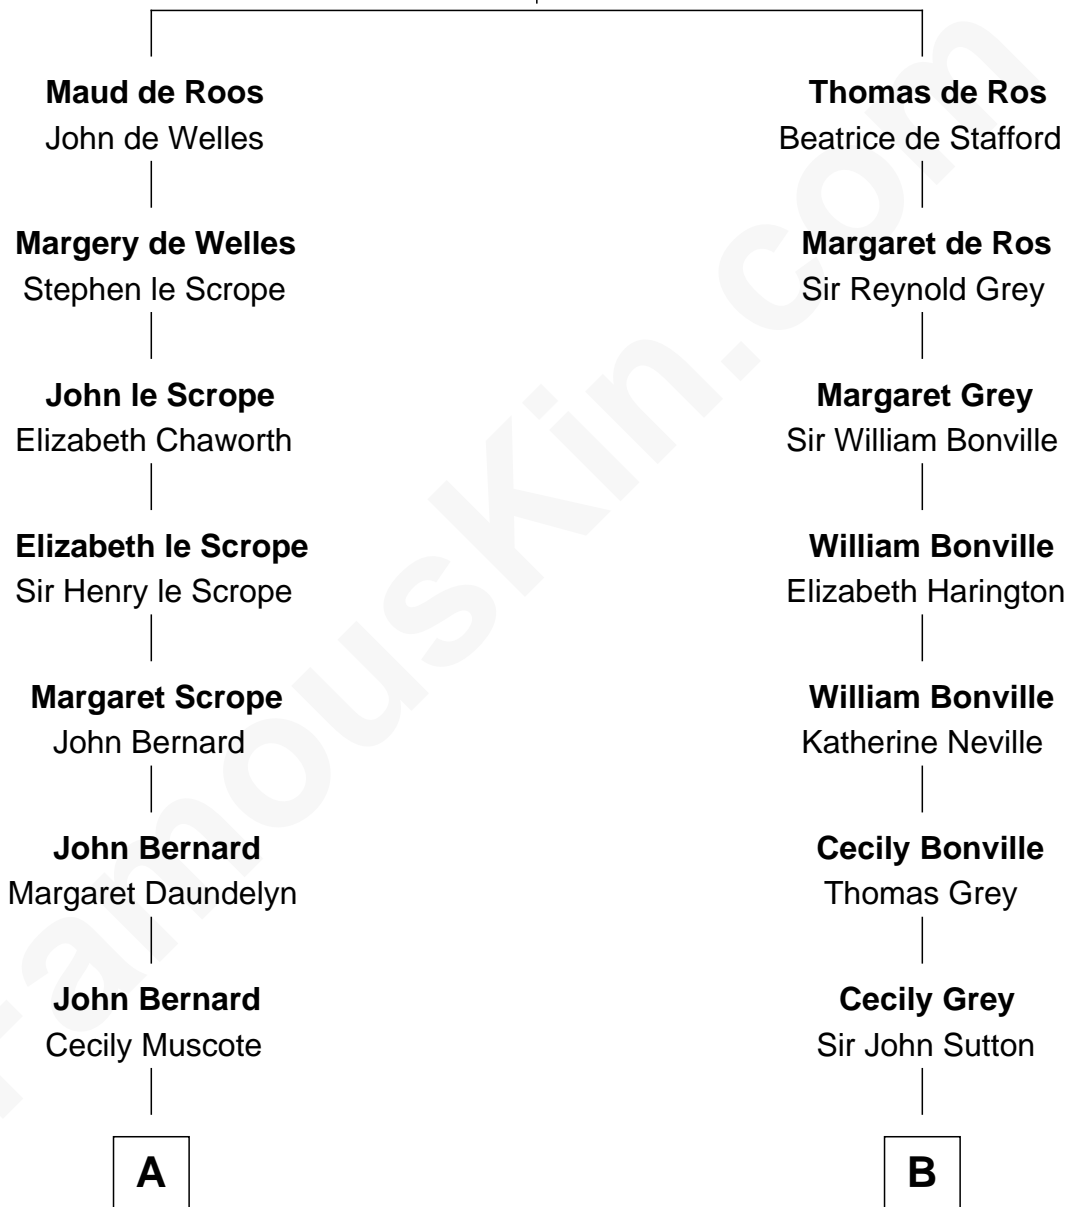

FamousKin.com Relationship Chart of

Harry F. Byrd

50th Governor of Virginia

17th cousin of

Oliver Wendell Holmes, Jr.

U.S. Supreme Court Justice

Sir William de Ros
Margery de Badlesmere

A

Francis Bernard
Alice Hazlewood

Elizabeth Bernard
Thomas Harrison

Probable

Benjamin Harrison
Mary -----

Benjamin Harrison
Hannah Churchill

Nathaniel Harrison
Mary Cary

Nathaniel Harrison
Mary Digges

Benjamin Harrison
Evelyn Taylor Byrd

Gov. Thomas Dudley
Dorothy York

Anne Dudley
Gov. Simon Bradstreet

Samuel Bradstreet
Mercy Tyng

Mercy Bradstreet
Dr. James Oliver

Sarah Oliver
Jacob Wendell

Oliver Wendell
Mary Jackson

Sarah Wendell
Rev. Abiel Holmes