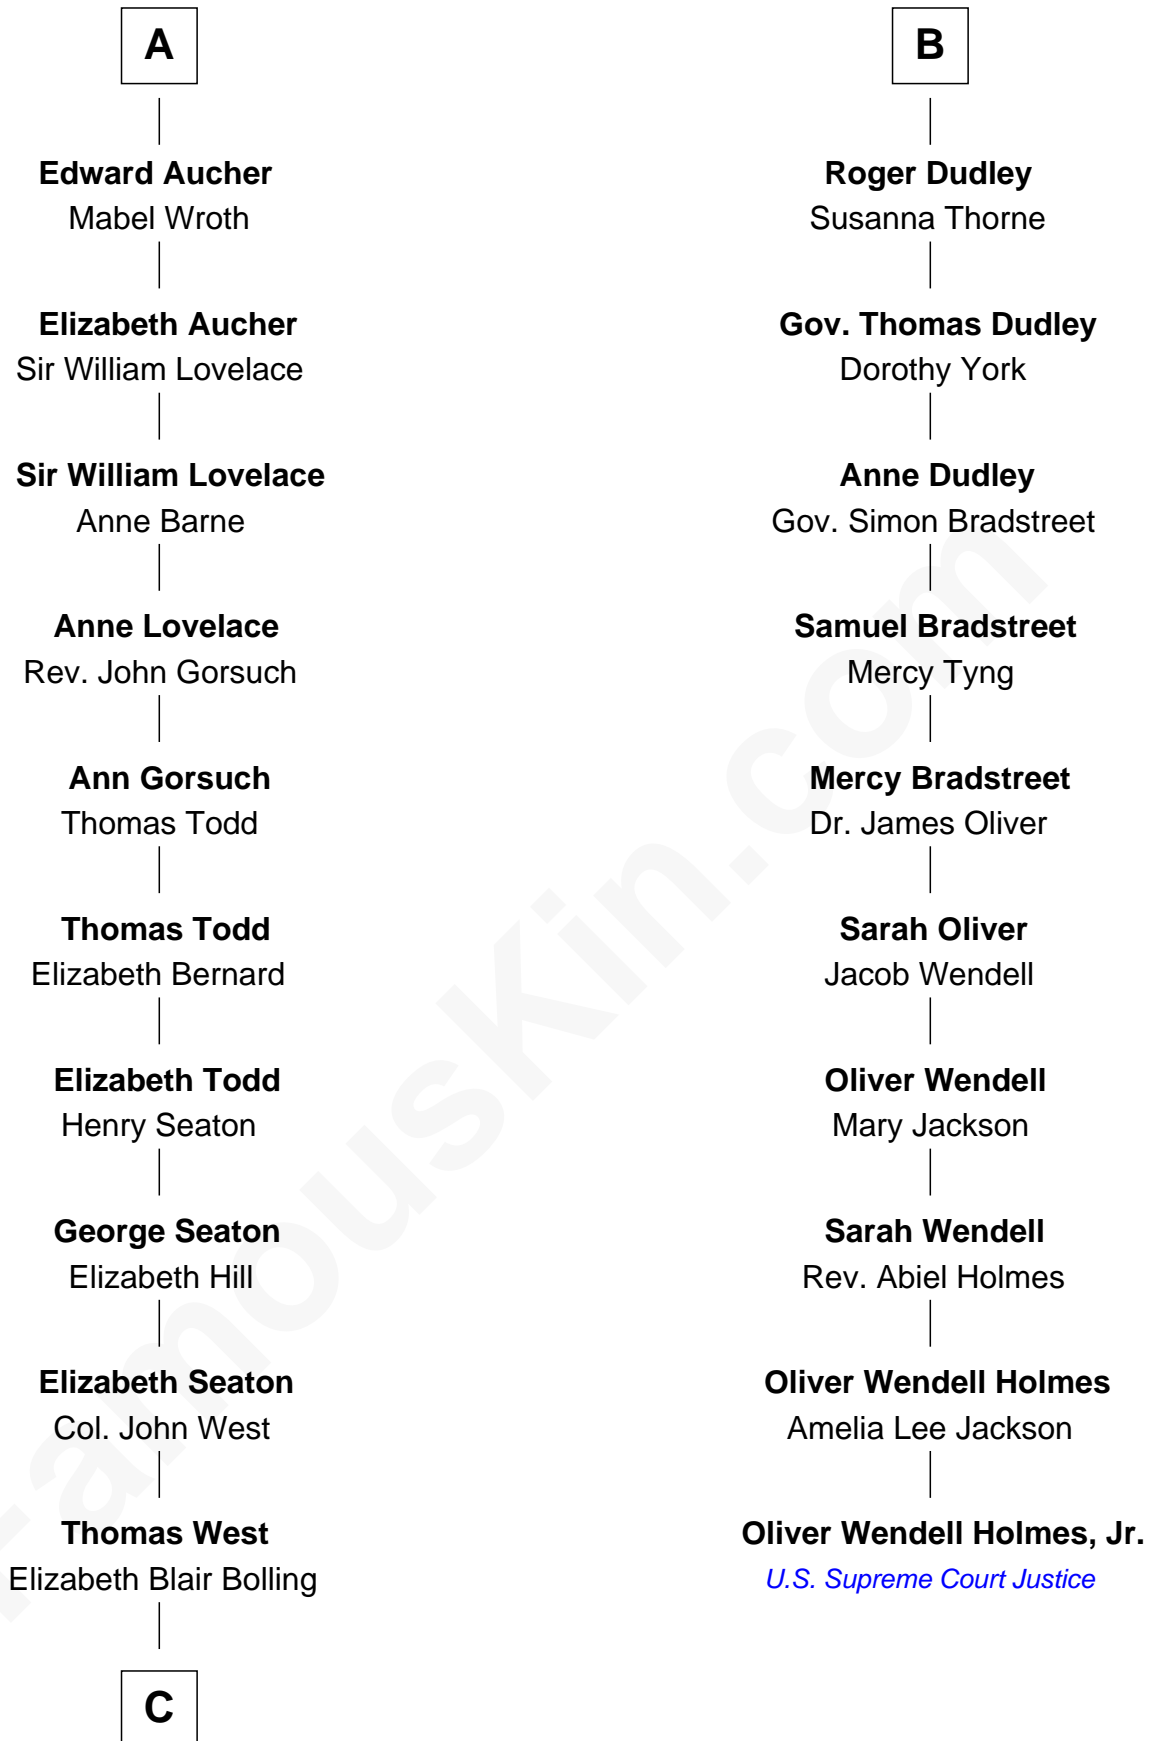

# FamousKin.com Relationship Chart of

**Harry F. Byrd**

*50th Governor of Virginia*

16th cousin 5 times removed of

**Oliver Wendell Holmes, Jr.**

*U.S. Supreme Court Justice*

**Richard Fitzalan**

*with wife  
Isabel le Despencer*

Sir Edmund Sutton

**Philippa Tyrrell**

Thomas Cornwallis

**Sir Edward Sutton**

Cecily Willoughby

**Sir William Cornwallis**

Elizabeth Stanford

**Sir John Sutton**

Cecily Grey

**Affra Cornwallis**

Sir Anthony Aucher

**Sir Henry Dudley**

----- Ashton

*Probable*

**A**

**B**

**C**

**Eliza Bolling West**  
Dr. Joel Walker Flood

**Col. Henry De La Warr Flood**  
Mary Elizabeth Trent

**Joel Walker Flood**  
Ella Faulkner

**Eleanor Bolling Flood**  
Richard Evelyn Byrd

**Harry F. Byrd**  
*50th Governor of Virginia*