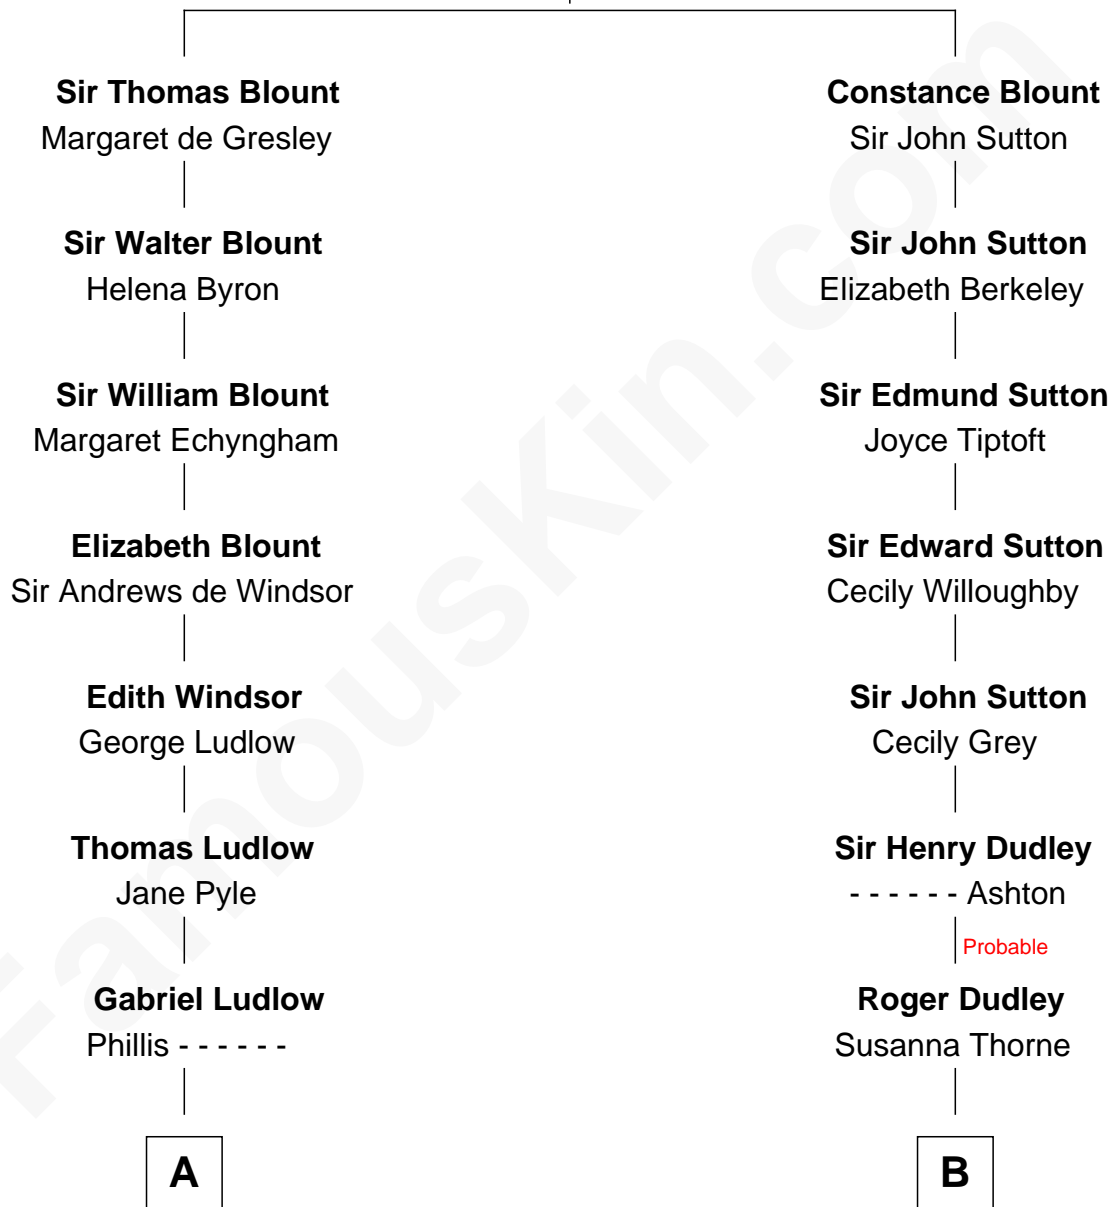

# FamousKin.com Relationship Chart of

**Harry F. Byrd**

*50th Governor of Virginia*

14th cousin 1 time removed of

**Oliver Wendell Holmes, Sr.**

*American "Fireside" Poet*

**Sir Walter Blount**

Sancha de Ayala

**A**

**Sarah Ludlow**  
Col. John Carter

**Col. Robert Carter**  
Judith Armistead

**John Carter**  
Elizabeth Hill

**Elizabeth Hill Carter**  
William Byrd

**Thomas Taylor Byrd**  
Mary Armistead

**Richard Evelyn Byrd**  
Anne Harrison