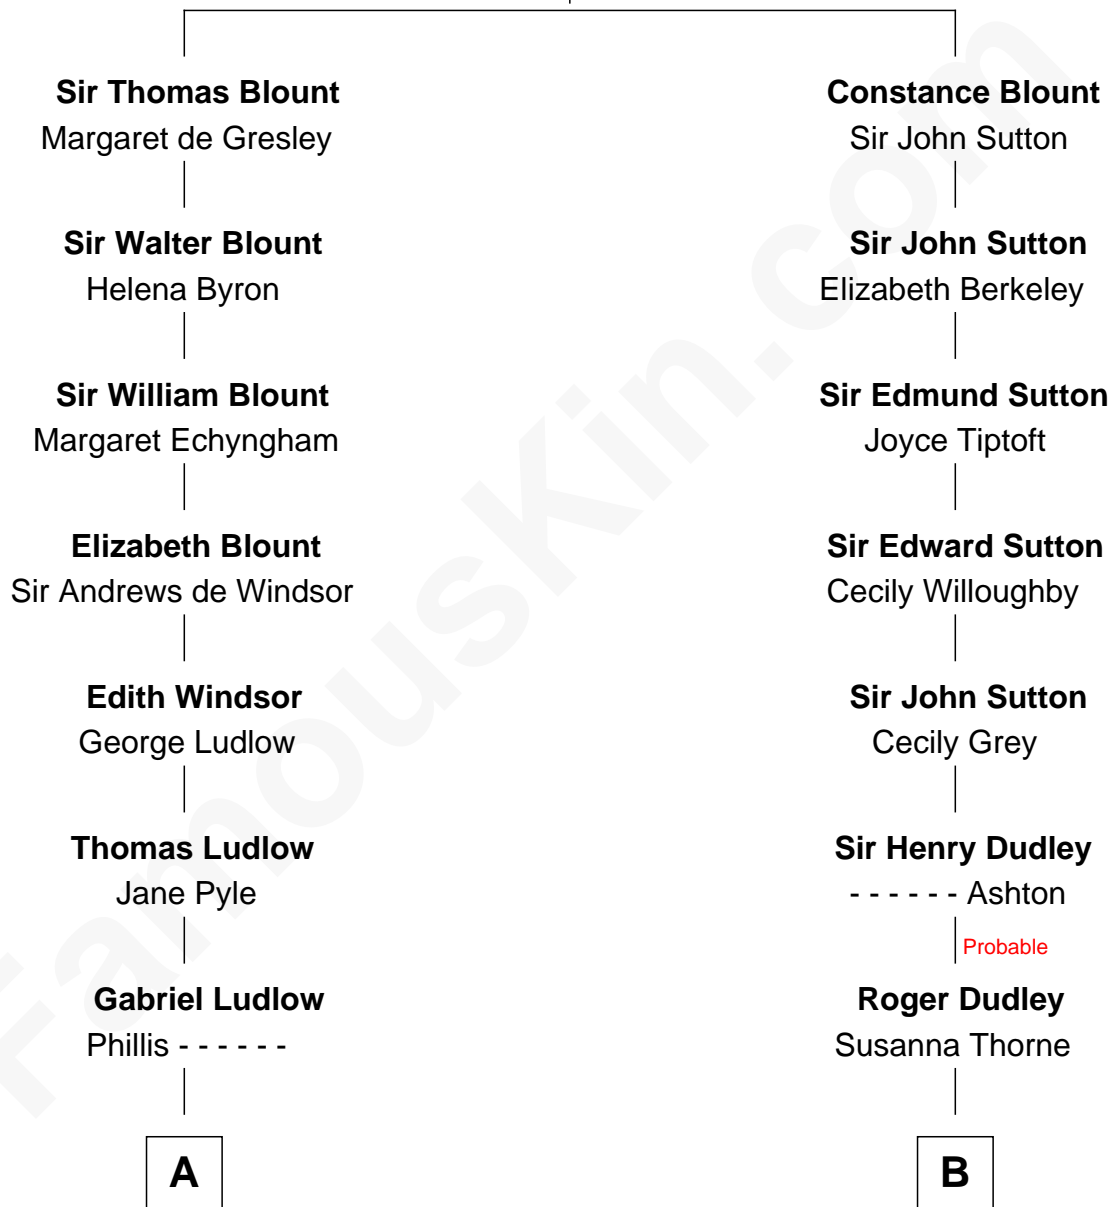

FamousKin.com Relationship Chart of

Harry F. Byrd

50th Governor of Virginia

15th cousin 1 time removed of

Endicott Peabody

62nd Governor of Massachusetts

Sir Walter Blount

Sancha de Ayala

A

Sarah Ludlow
Col. John Carter

Col. Robert Carter
Judith Armistead

John Carter
Elizabeth Hill

Elizabeth Hill Carter
William Byrd

Thomas Taylor Byrd
Mary Armistead

Richard Evelyn Byrd
Anne Harrison

Col. William Byrd
Jane Meriwether Rivers