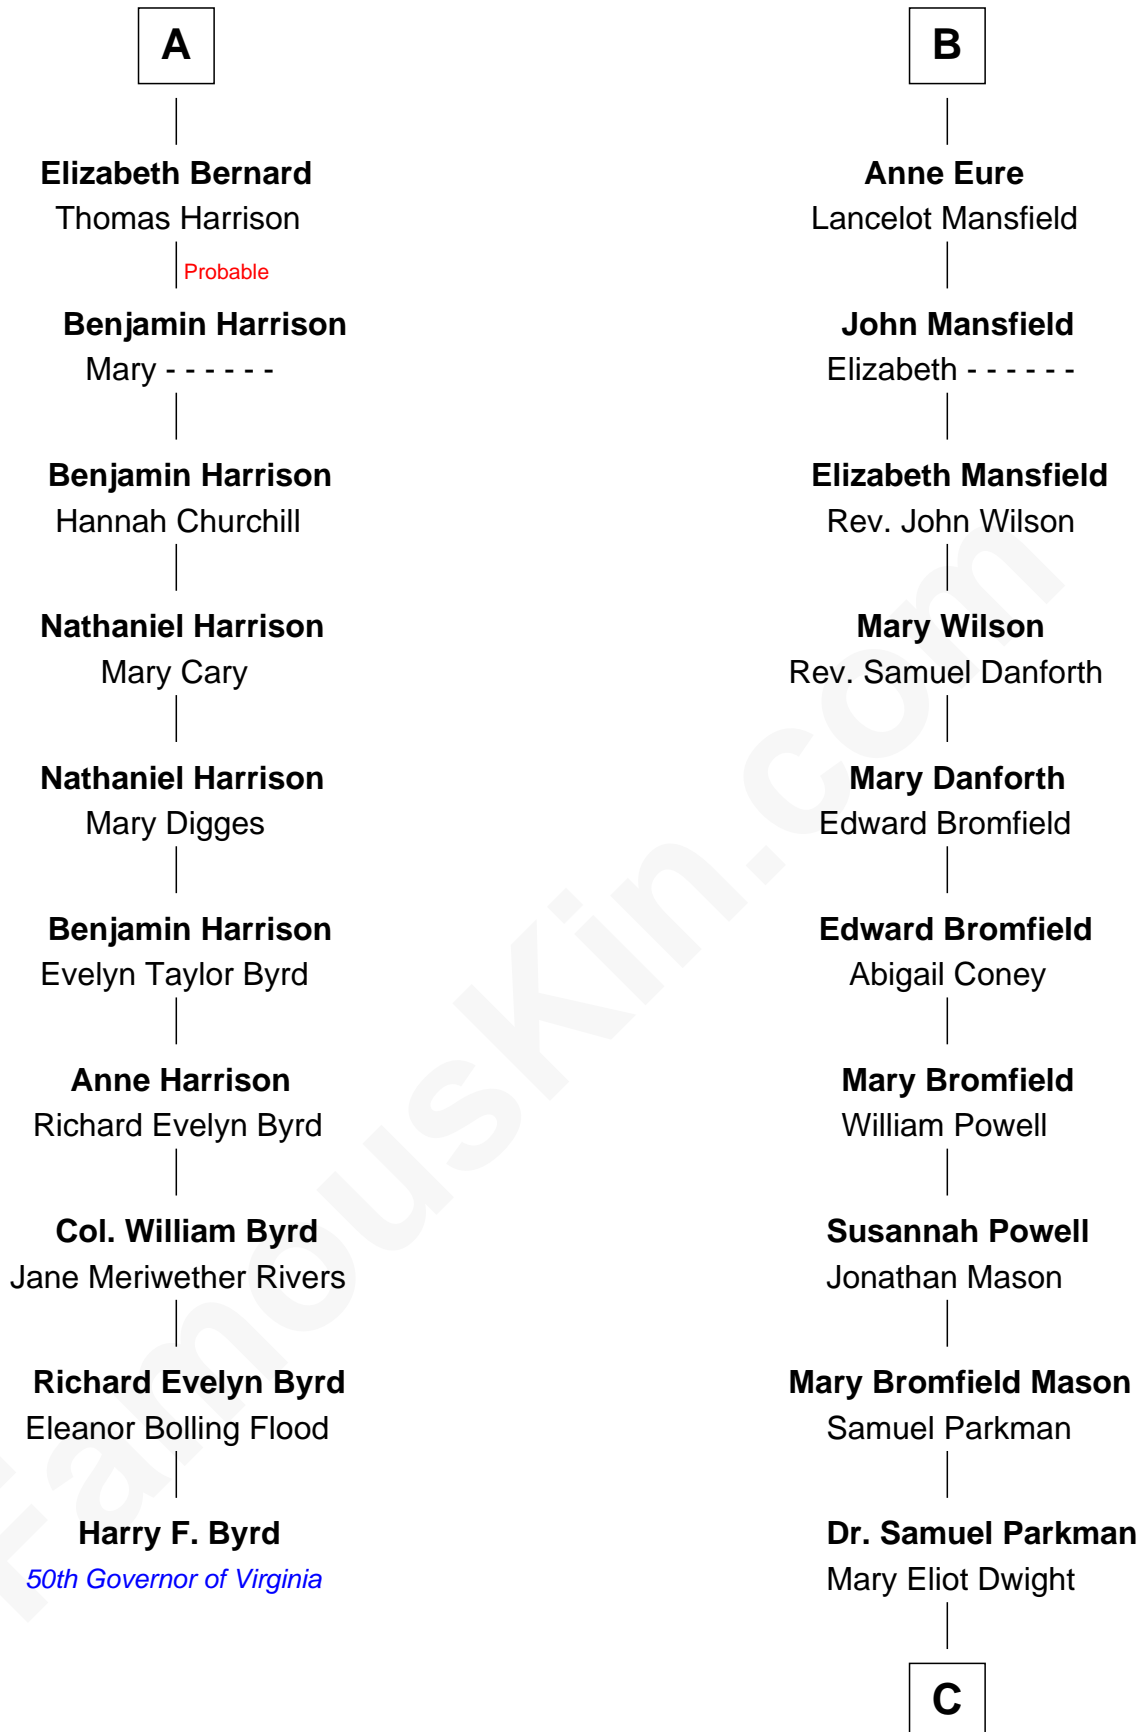

Margery de Welles

Stephen le Scrope

John le Scrope

Elizabeth Chaworth

Elizabeth le Scrope

Sir Henry le Scrope

Margaret Scrope

John Bernard

Eleanor de Mowbray

Eudo de Welles

Maud de Greystoke

Sir Lionel de Welles

Joan de Waterton

Cecily de Welles

Sir Robert Willoughby

Sir Christopher Willoughby

Margaret Jenney

Elizabeth Willoughby

Sir William Eure

Sir Ralph Eure

Margery Bowes

B

C

Henry Parkman

Mary Frances Parker

Mary Elizabeth Parkman

Rt. Rev. Malcolm Endicott Peabody

Endicott Peabody

62nd Governor of Massachusetts

FamousKin.com