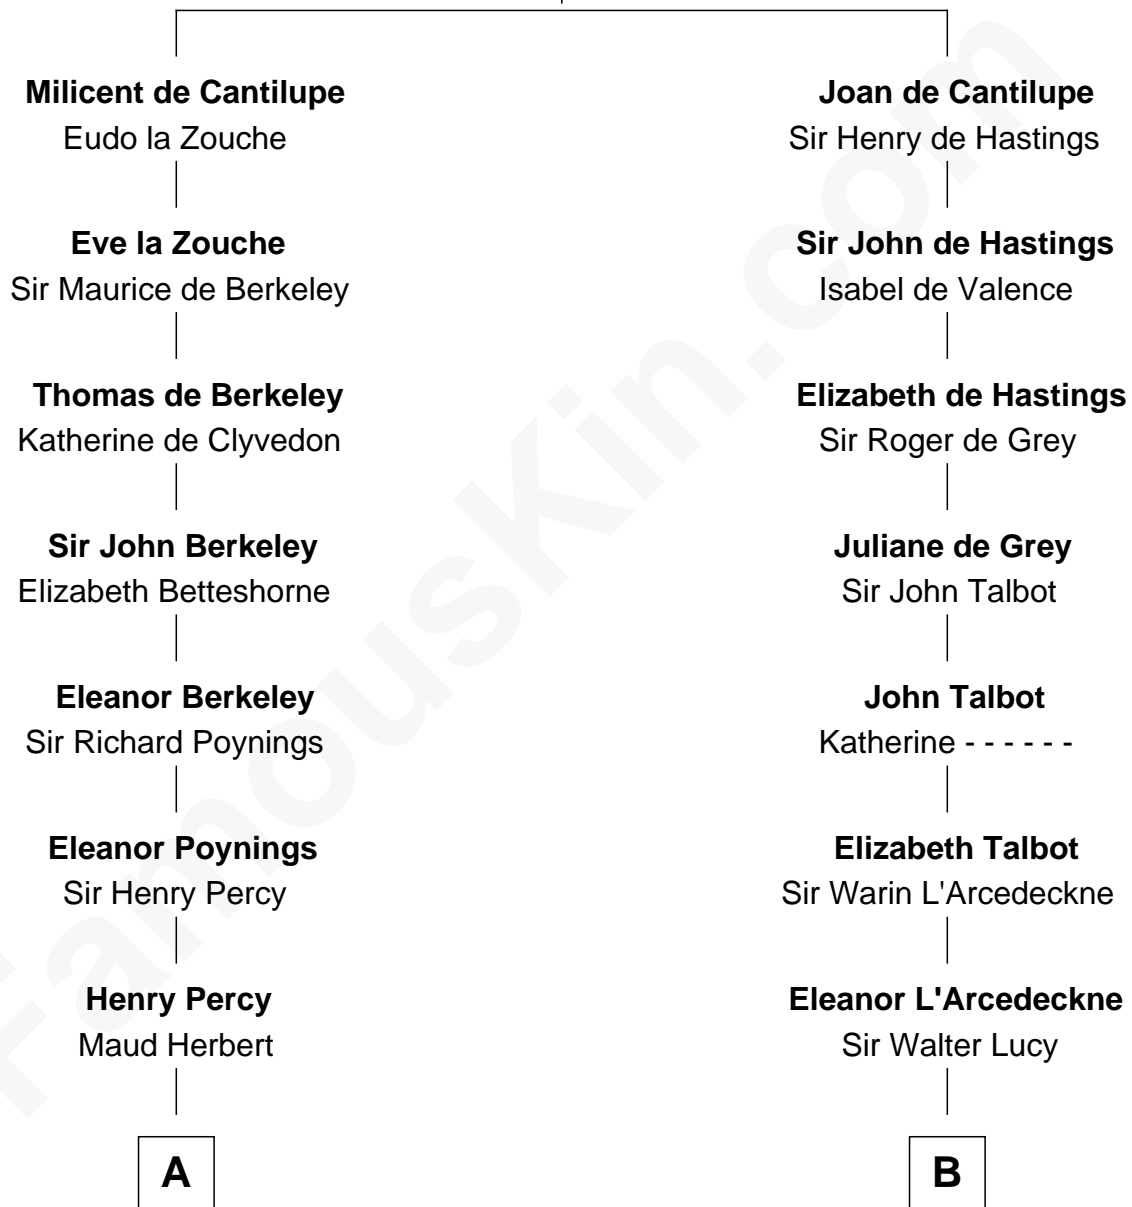

FamousKin.com Relationship Chart of

Harry F. Byrd

50th Governor of Virginia

21st cousin of

James Russell Lowell

American "Fireside" Poet

Sir William de Cantilupe

Eve de Braiose

C

Thomas Taylor Byrd

Mary Armistead

Richard Evelyn Byrd

Anne Harrison

Col. William Byrd

Jane Meriwether Rivers

Richard Evelyn Byrd

Eleanor Bolling Flood

Harry F. Byrd

50th Governor of Virginia

D

Rebecca Chambers

Daniel Russell

James Russell

Katharine Graves