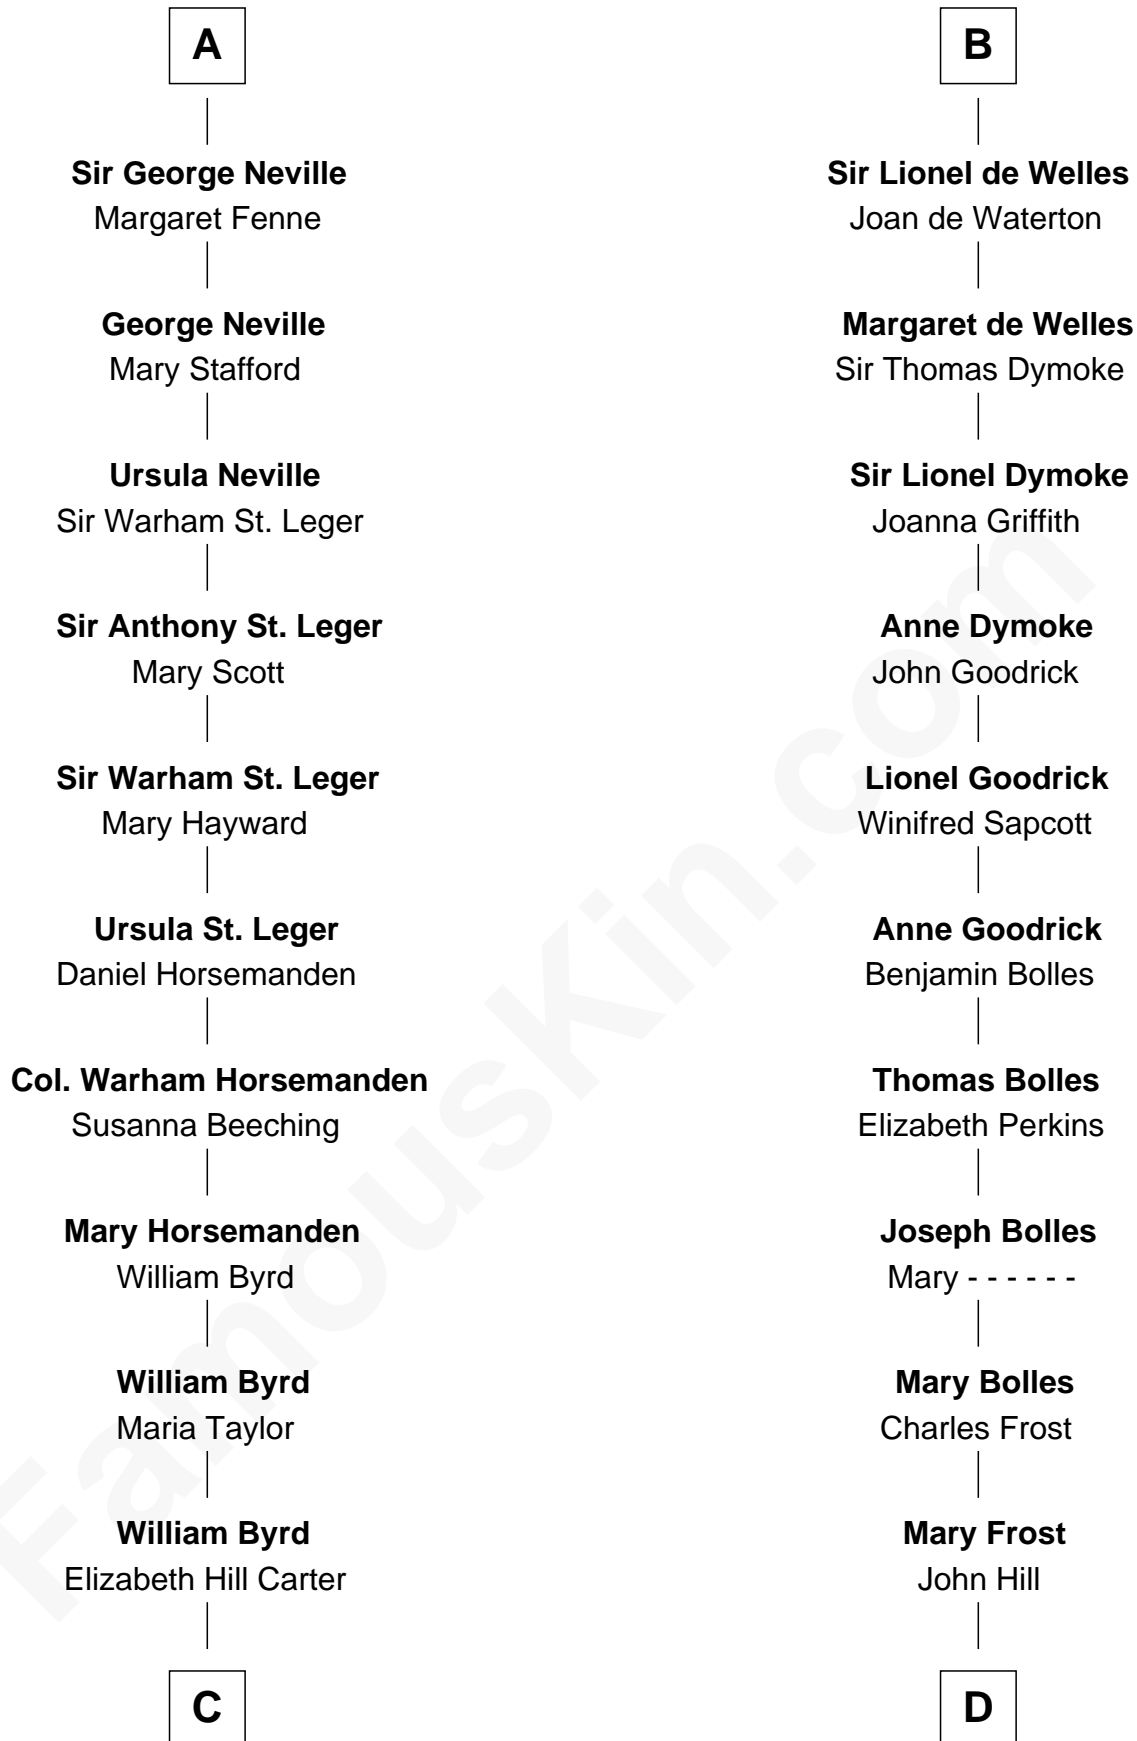

FamousKin.com Relationship Chart of

Harry F. Byrd

50th Governor of Virginia

20th cousin 1 time removed of

Ichabod Goodwin

27th Governor of New Hampshire

Sir Roger de Quincy

Helen of Galloway

C

Thomas Taylor Byrd

Mary Armistead

Richard Evelyn Byrd

Anne Harrison

Col. William Byrd

Jane Meriwether Rivers

Richard Evelyn Byrd

Eleanor Bolling Flood

Harry F. Byrd

50th Governor of Virginia

D

Elisha Hill

Mary Plaisted

Hannah Hill

Dominicus Goodwin