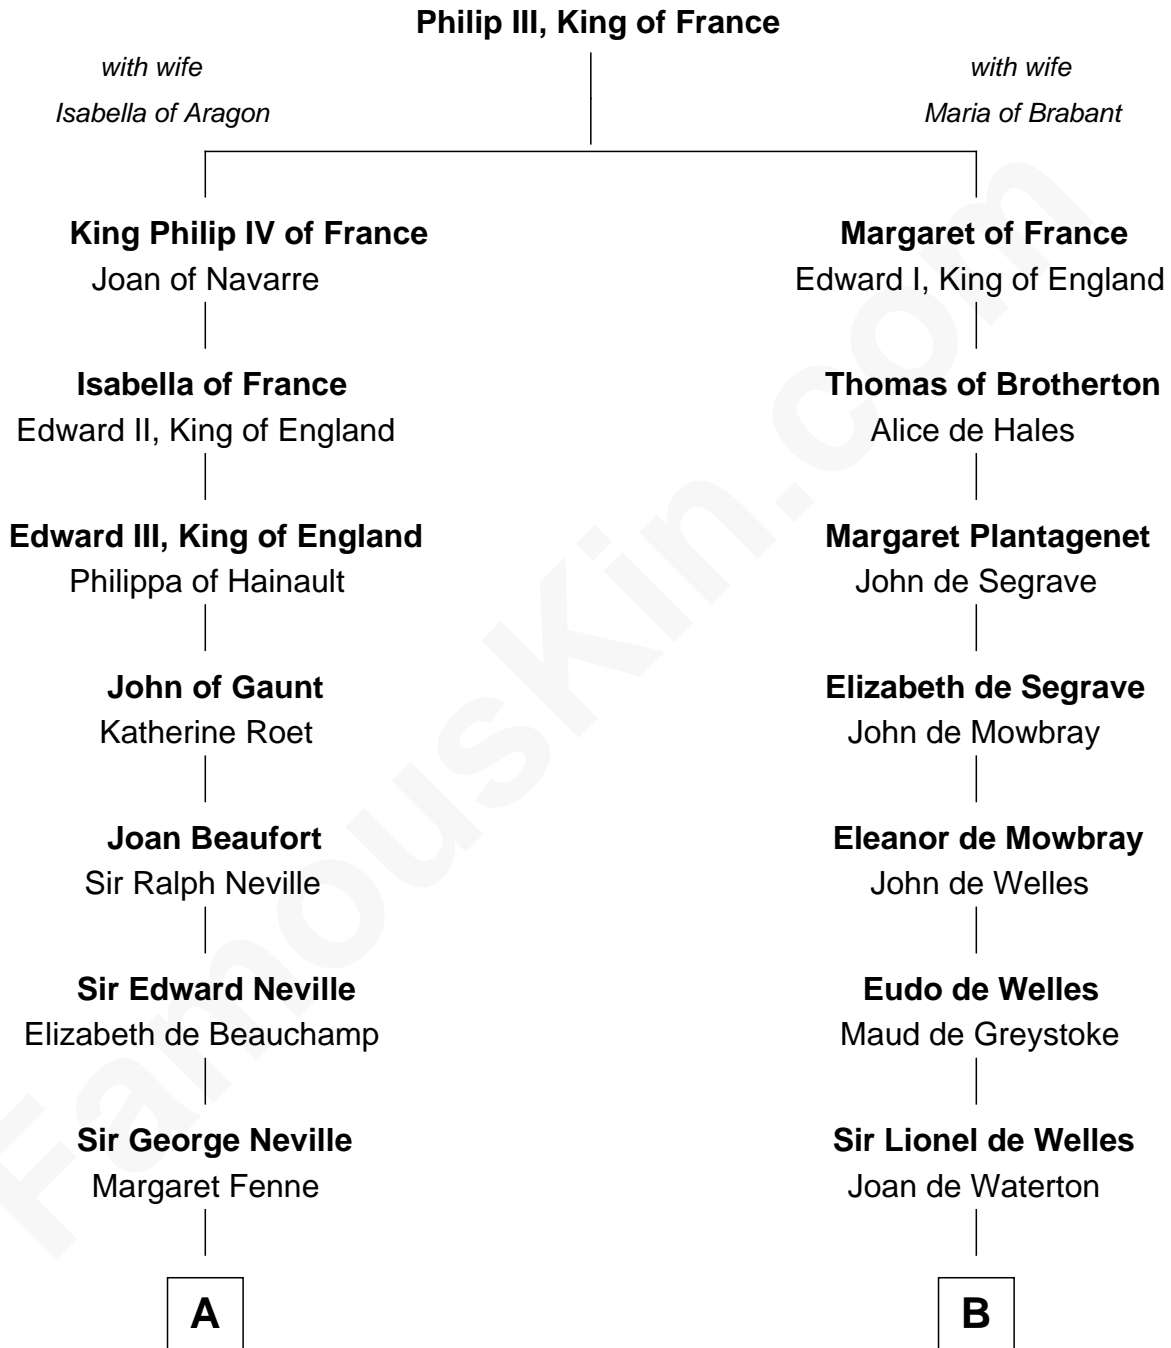

# FamousKin.com Relationship Chart of

**Harry F. Byrd**

*50th Governor of Virginia*

19th cousin 1 time removed of

**Ichabod Goodwin**

*27th Governor of New Hampshire*

**C**

**Richard Evelyn Byrd**

Anne Harrison

**Col. William Byrd**  
Jane Meriwether Rivers

**Richard Evelyn Byrd**  
Eleanor Bolling Flood

**Harry F. Byrd**  
*50th Governor of Virginia*

**D**

**Hannah Hill**  
Dominicus Goodwin

**Samuel Goodwin**  
Anna Thompson Gerrish

**Ichabod Goodwin**  
*27th Governor of New Hampshire*

FamousKin.com