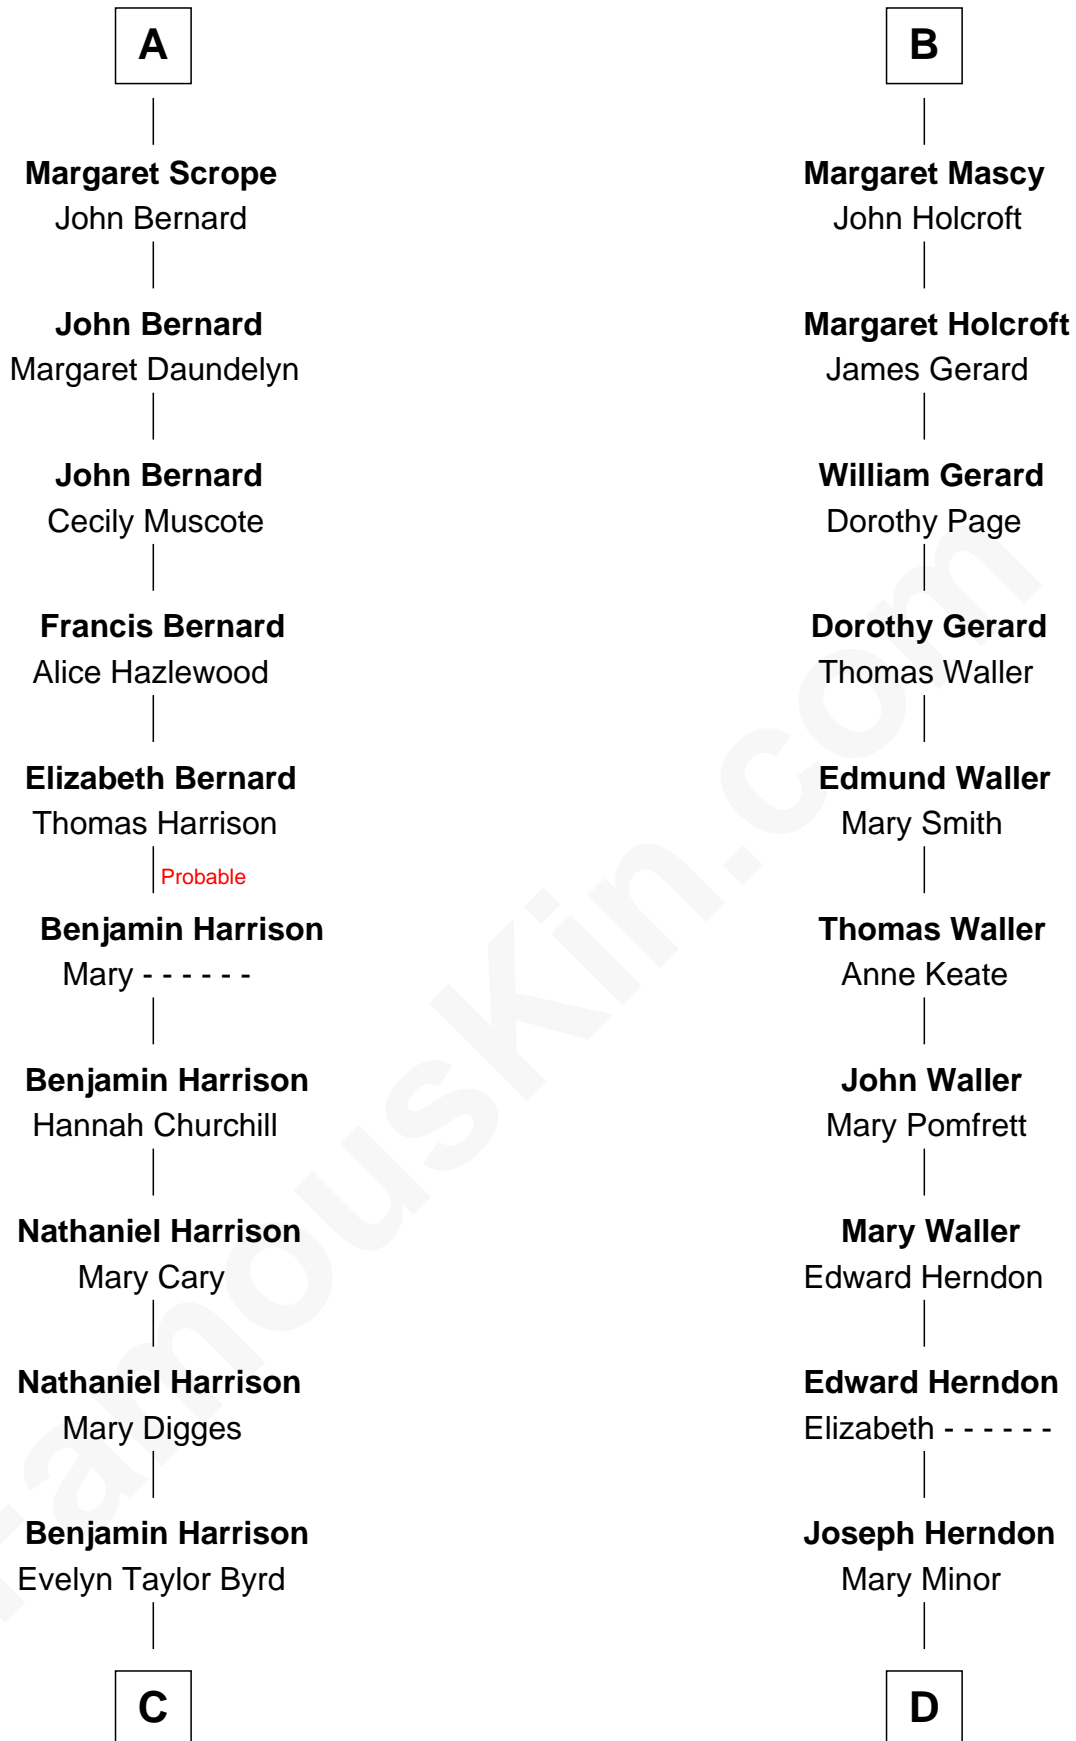

# FamousKin.com Relationship Chart of

**Harry F. Byrd**

*50th Governor of Virginia*

18th cousin 2 times removed of

**Capt. William Lewis Herndon**

*Captain of the ill fated S.S. Central America*

**C**

**Anne Harrison**  
Richard Evelyn Byrd

**Col. William Byrd**  
Jane Meriwether Rivers

**Richard Evelyn Byrd**  
Eleanor Bolling Flood

**Harry F. Byrd**  
*50th Governor of Virginia*

**D**

**Dabney Herndon**  
Elizabeth Hull

**Capt. William Lewis Herndon**  
*Captain of the S.S. Central America*