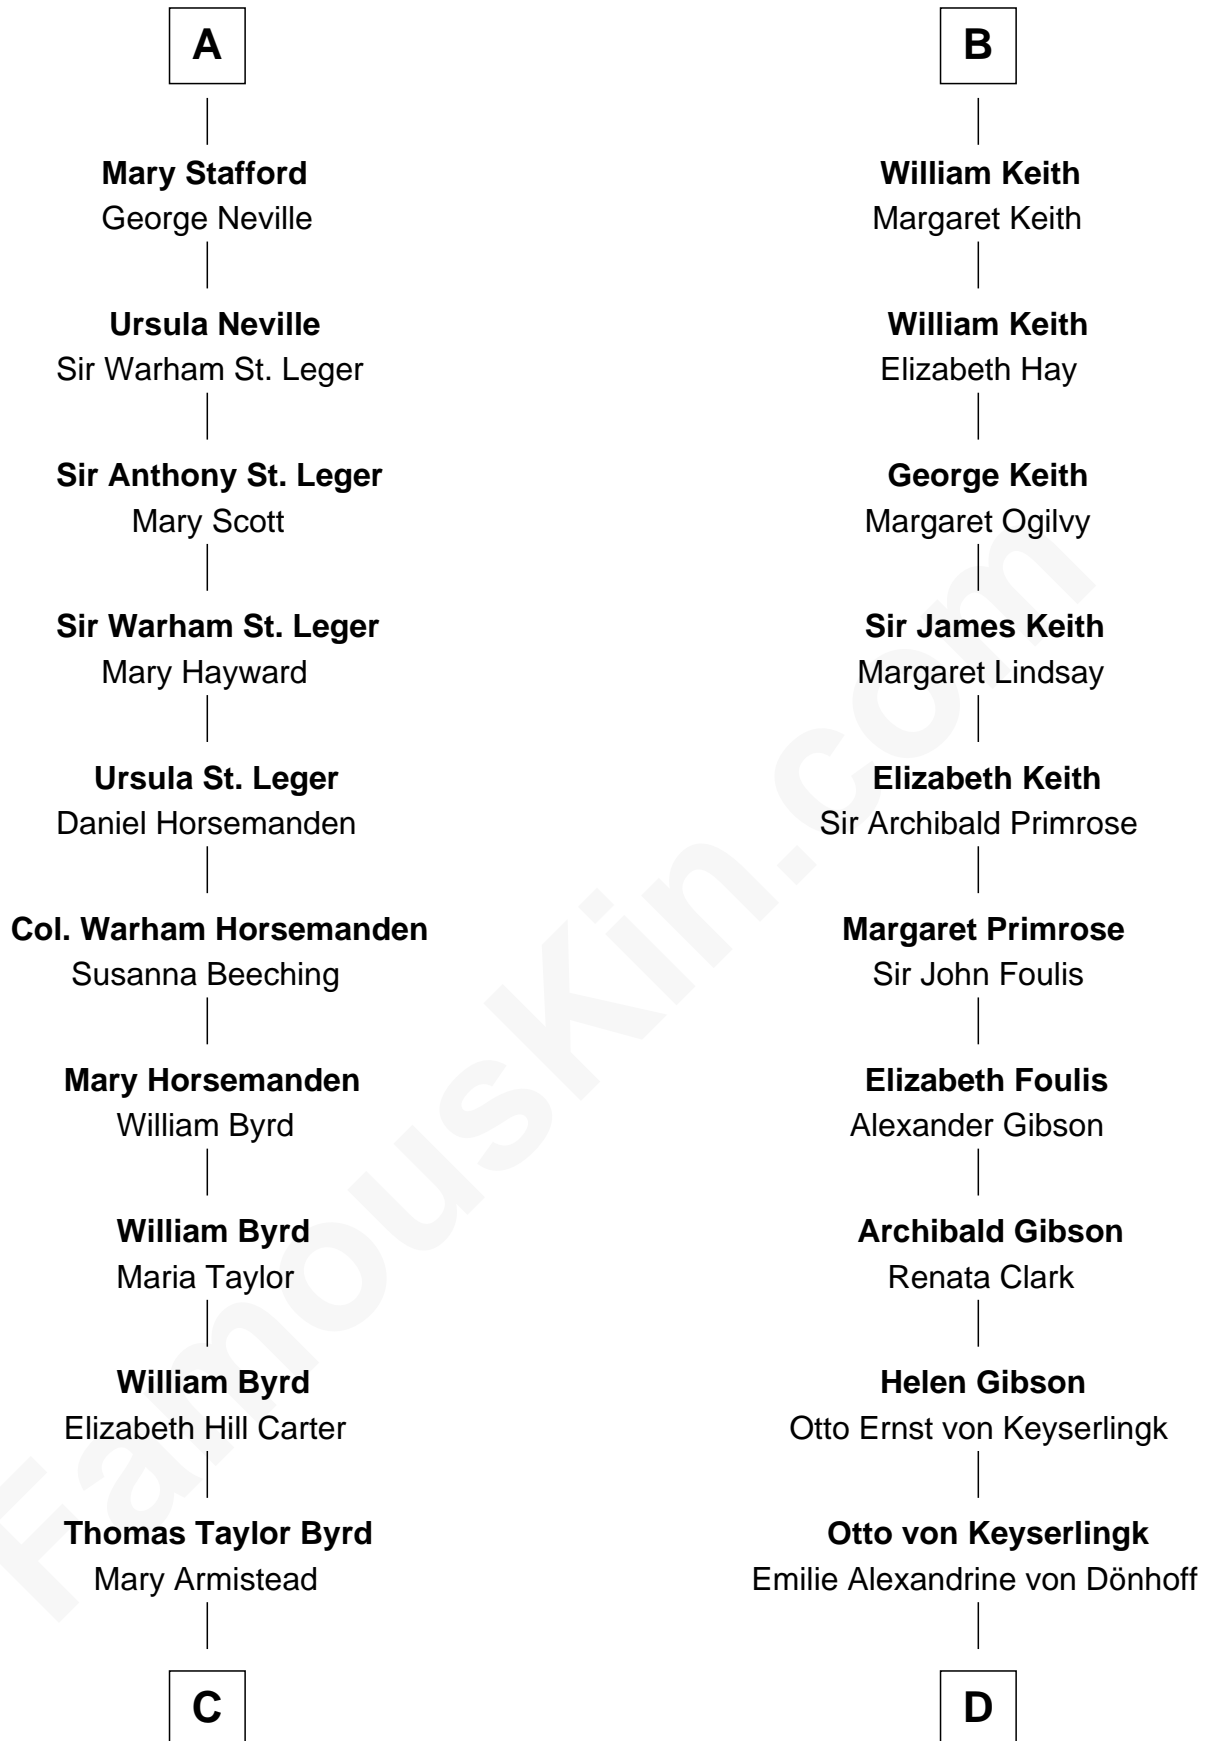

# FamousKin.com Relationship Chart of

**Harry F. Byrd**

*50th Governor of Virginia*

20th cousin 1 time removed of

**Wernher von Braun**

*Rocket Scientist*

**Henry Plantagenet**  
Maud de Chaworth

**Mary Plantagenet**  
Henry de Percy

**Sir Henry Percy**  
Margaret de Neville

**Sir Henry Percy**  
Elizabeth Mortimer

**Sir Henry Percy**  
Eleanor Neville

**Sir Henry Percy**  
Eleanor Poynings

**Henry Percy**  
Maud Herbert

**Eleanor Percy**  
Edward Stafford

**A**

**Eleanor Plantagenet**  
Richard Fitzalan

**Alice Fitzalan**  
Sir Thomas de Holand

**Margaret de Holand**  
Sir John Beaufort

**Joan Beaufort**  
James I, King of Scotland

**Annabella Stewart**  
Sir George Gordon

**Elizabeth Gordon**  
William Keith

**Robert Keith**  
Elizabeth Douglas

**B**

**C**

**Richard Evelyn Byrd**

Anne Harrison

**Col. William Byrd**  
Jane Meriwether Rivers

**Richard Evelyn Byrd**  
Eleanor Bolling Flood