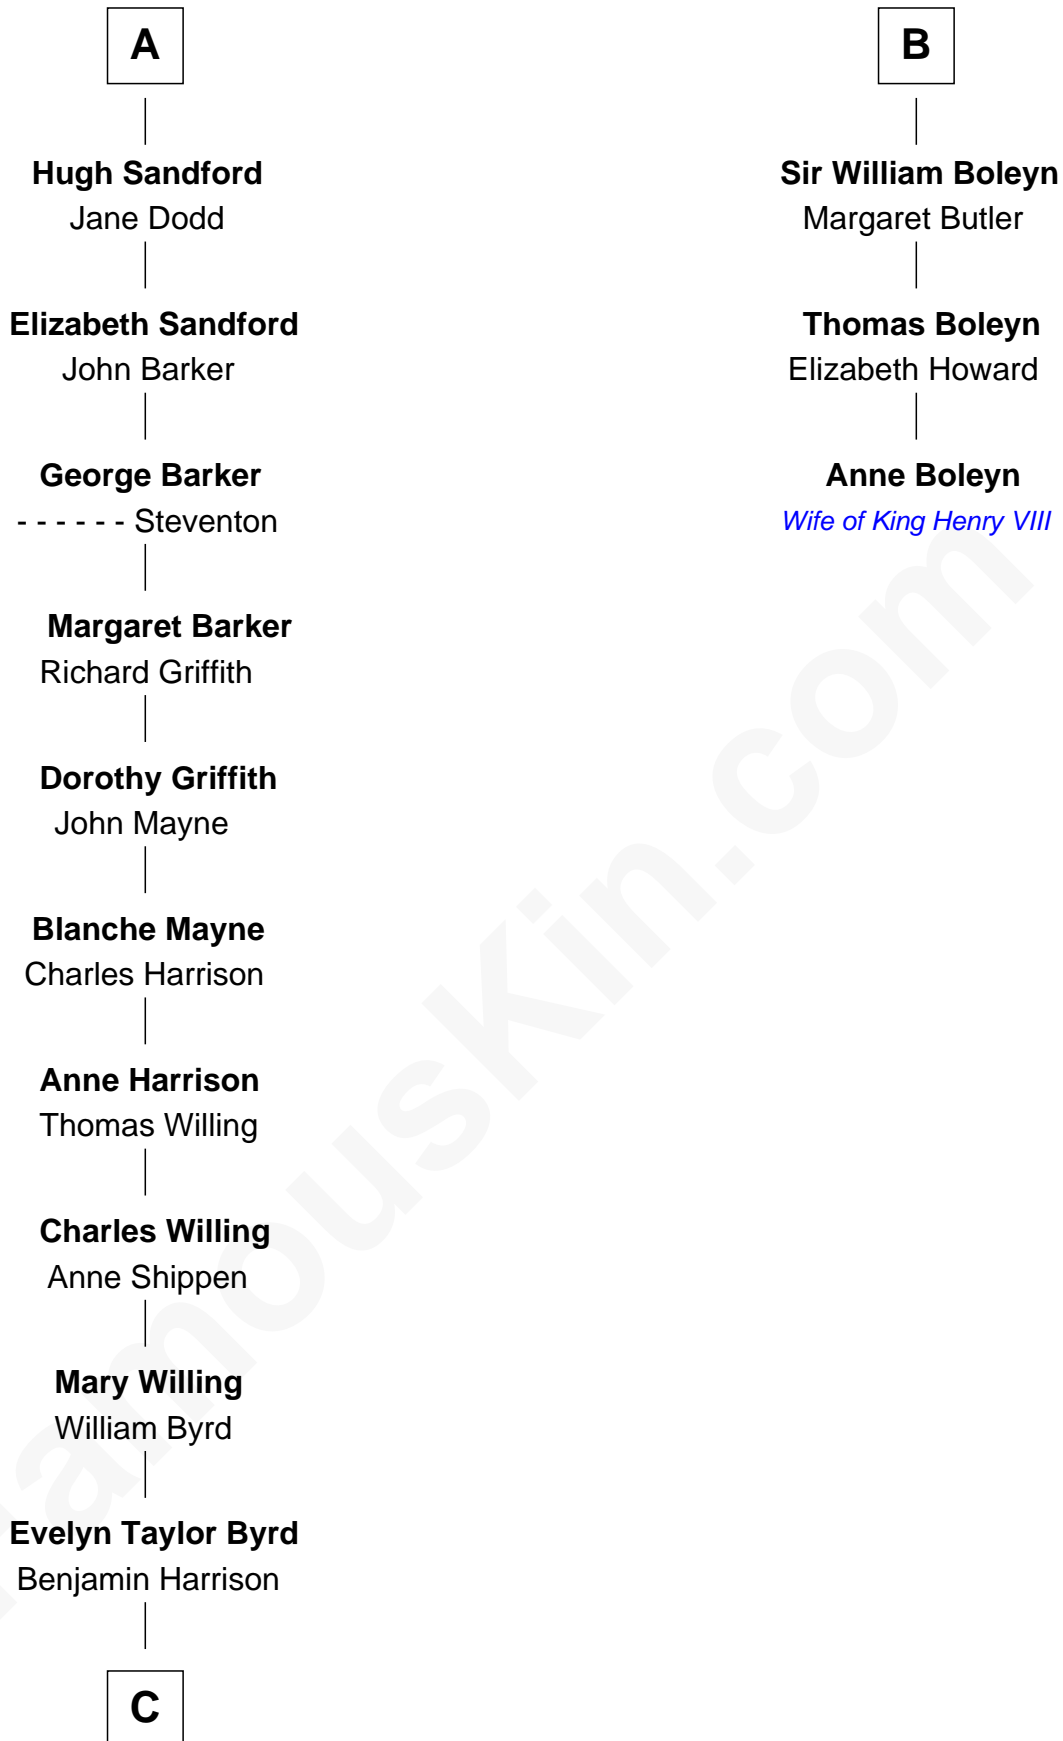

FamousKin.com Relationship Chart of

Harry F. Byrd

50th Governor of Virginia

9th cousin 11 times removed of

Anne Boleyn

2nd Wife of King Henry VIII

Sir Roger de Somery

Nichole d'Aubenev

C

—
Anne Harrison
Richard Evelyn Byrd

—
Col. William Byrd
Jane Meriwether Rivers

—
Richard Evelyn Byrd
Eleanor Bolling Flood

—
Harry F. Byrd
50th Governor of Virginia

FamousKin.com