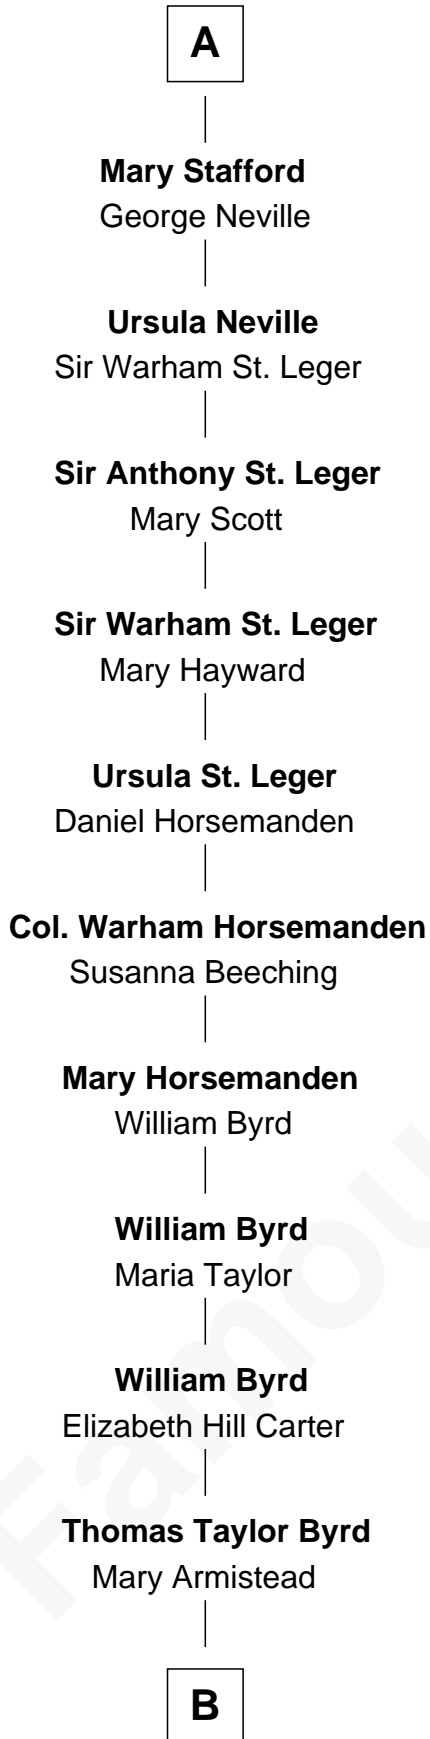

FamousKin.com Relationship Chart of

Harry F. Byrd

50th Governor of Virginia

6th cousin 14 times removed of

Anne Boleyn

2nd Wife of King Henry VIII

B

Richard Evelyn Byrd

Anne Harrison

Col. William Byrd

Jane Meriwether Rivers

Richard Evelyn Byrd

Eleanor Bolling Flood

Harry F. Byrd

50th Governor of Virginia

FamousKin.com