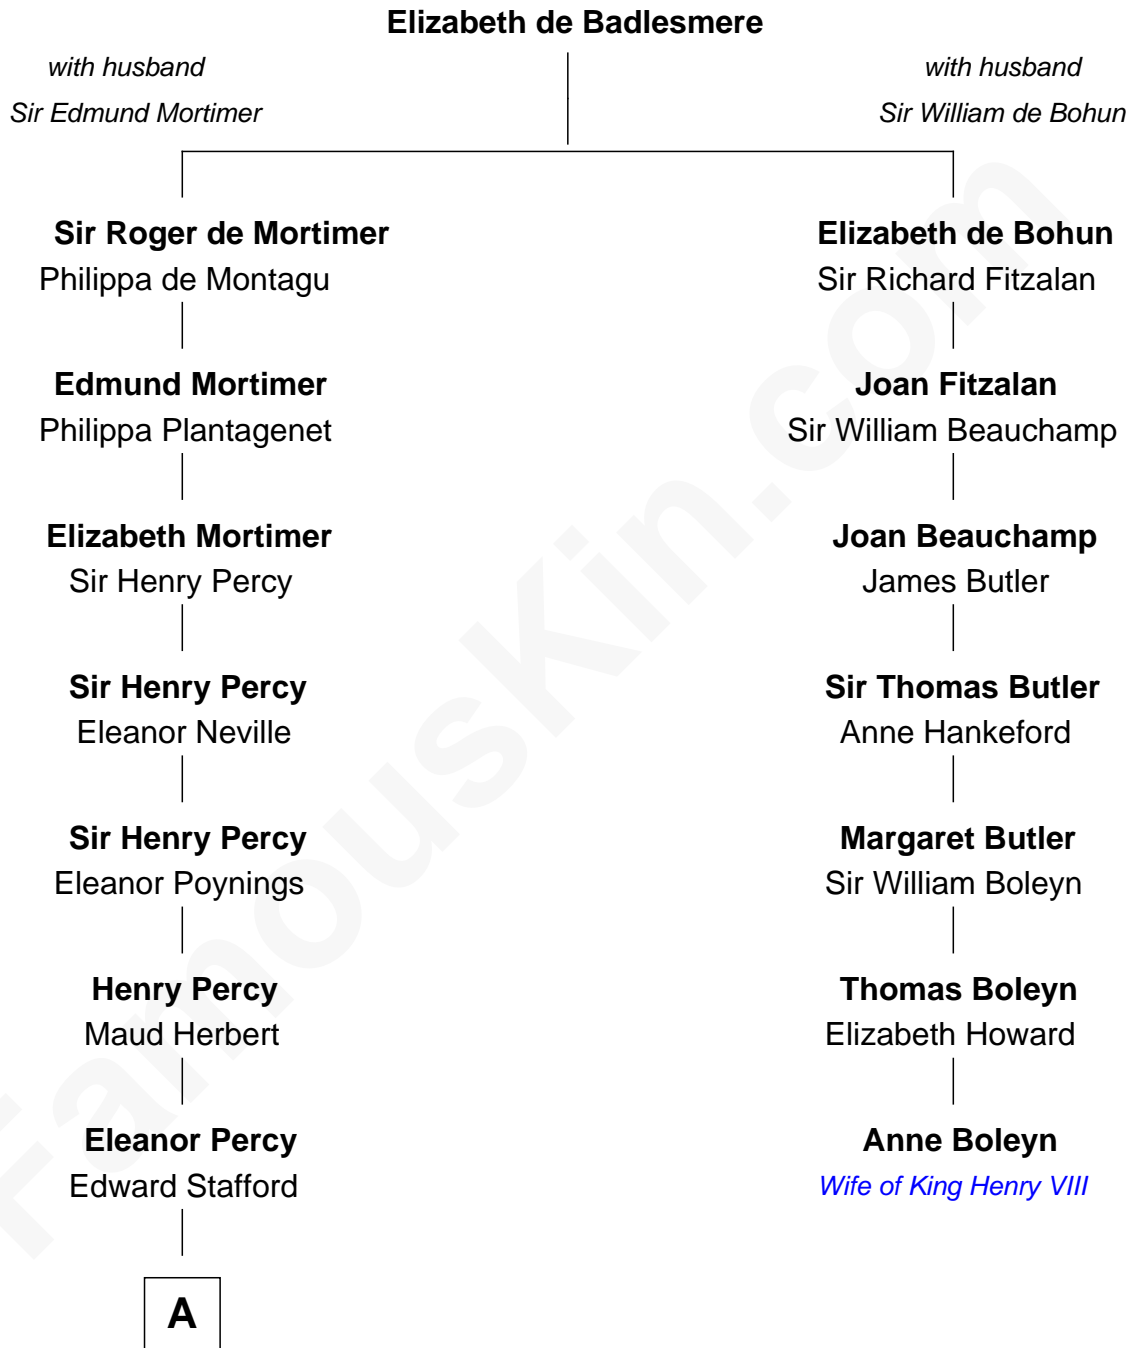

FamousKin.com Relationship Chart of

Harry F. Byrd

50th Governor of Virginia

6th cousin 14 times removed of

Anne Boleyn

2nd Wife of King Henry VIII

B

Richard Evelyn Byrd

Anne Harrison

Col. William Byrd

Jane Meriwether Rivers

Richard Evelyn Byrd

Eleanor Bolling Flood

Harry F. Byrd

50th Governor of Virginia

FamousKin.com