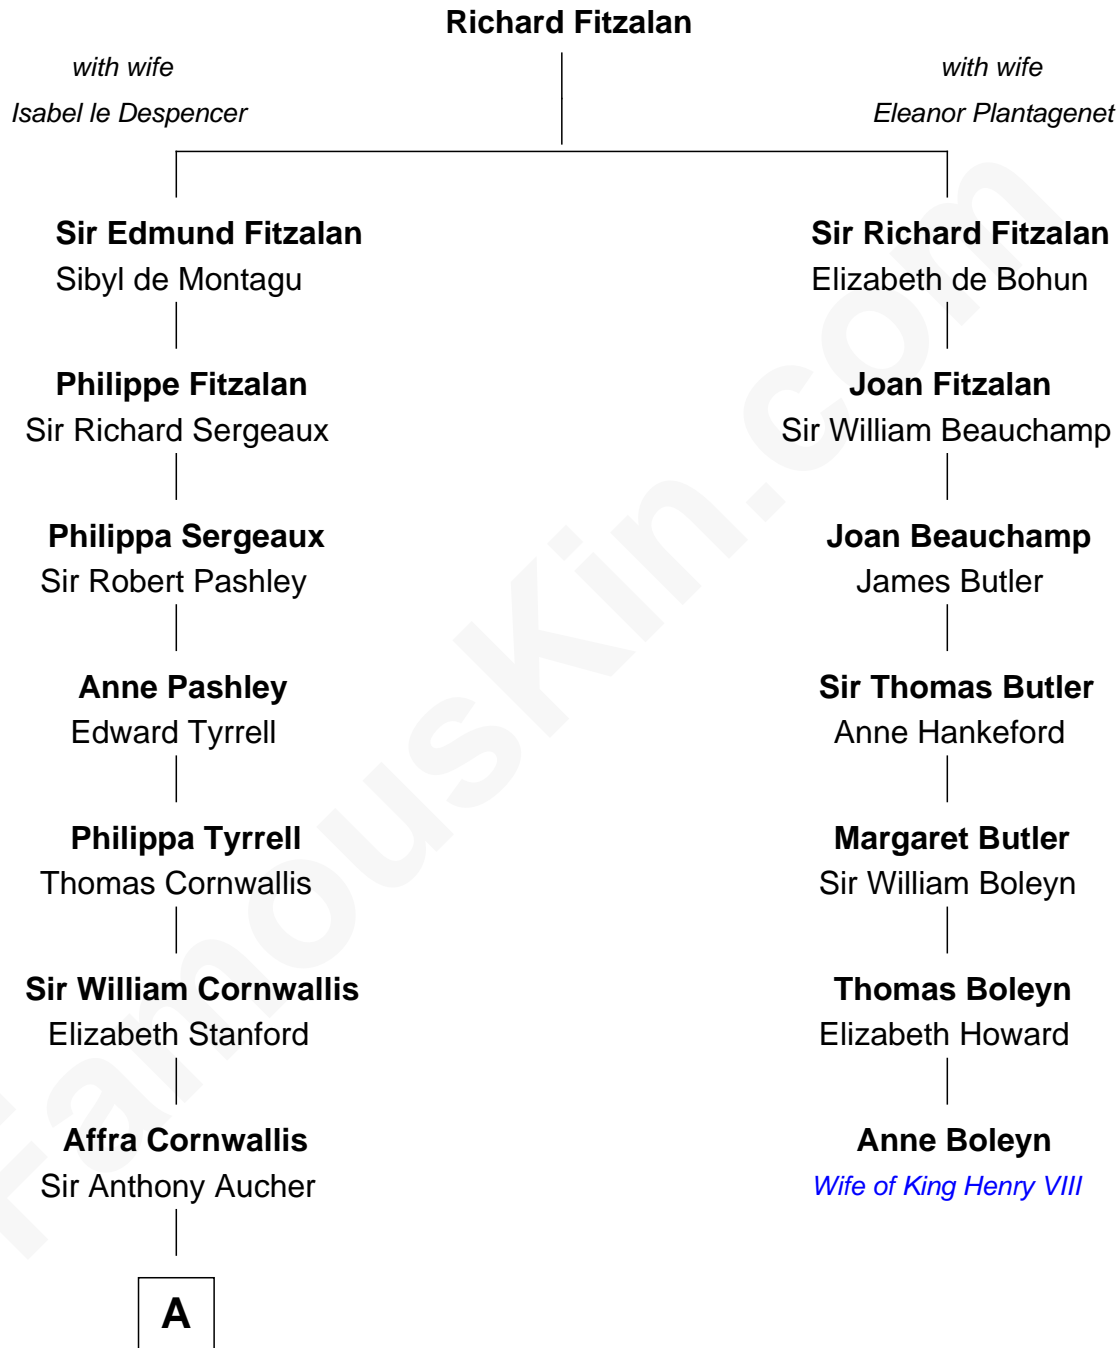

FamousKin.com Relationship Chart of

Harry F. Byrd

50th Governor of Virginia

6th cousin 15 times removed of

Anne Boleyn

2nd Wife of King Henry VIII

B

Eliza Bolling West
Dr. Joel Walker Flood

Col. Henry De La Warr Flood
Mary Elizabeth Trent

Joel Walker Flood
Ella Faulkner

Eleanor Bolling Flood
Richard Evelyn Byrd

Harry F. Byrd
50th Governor of Virginia

FamousKin.com