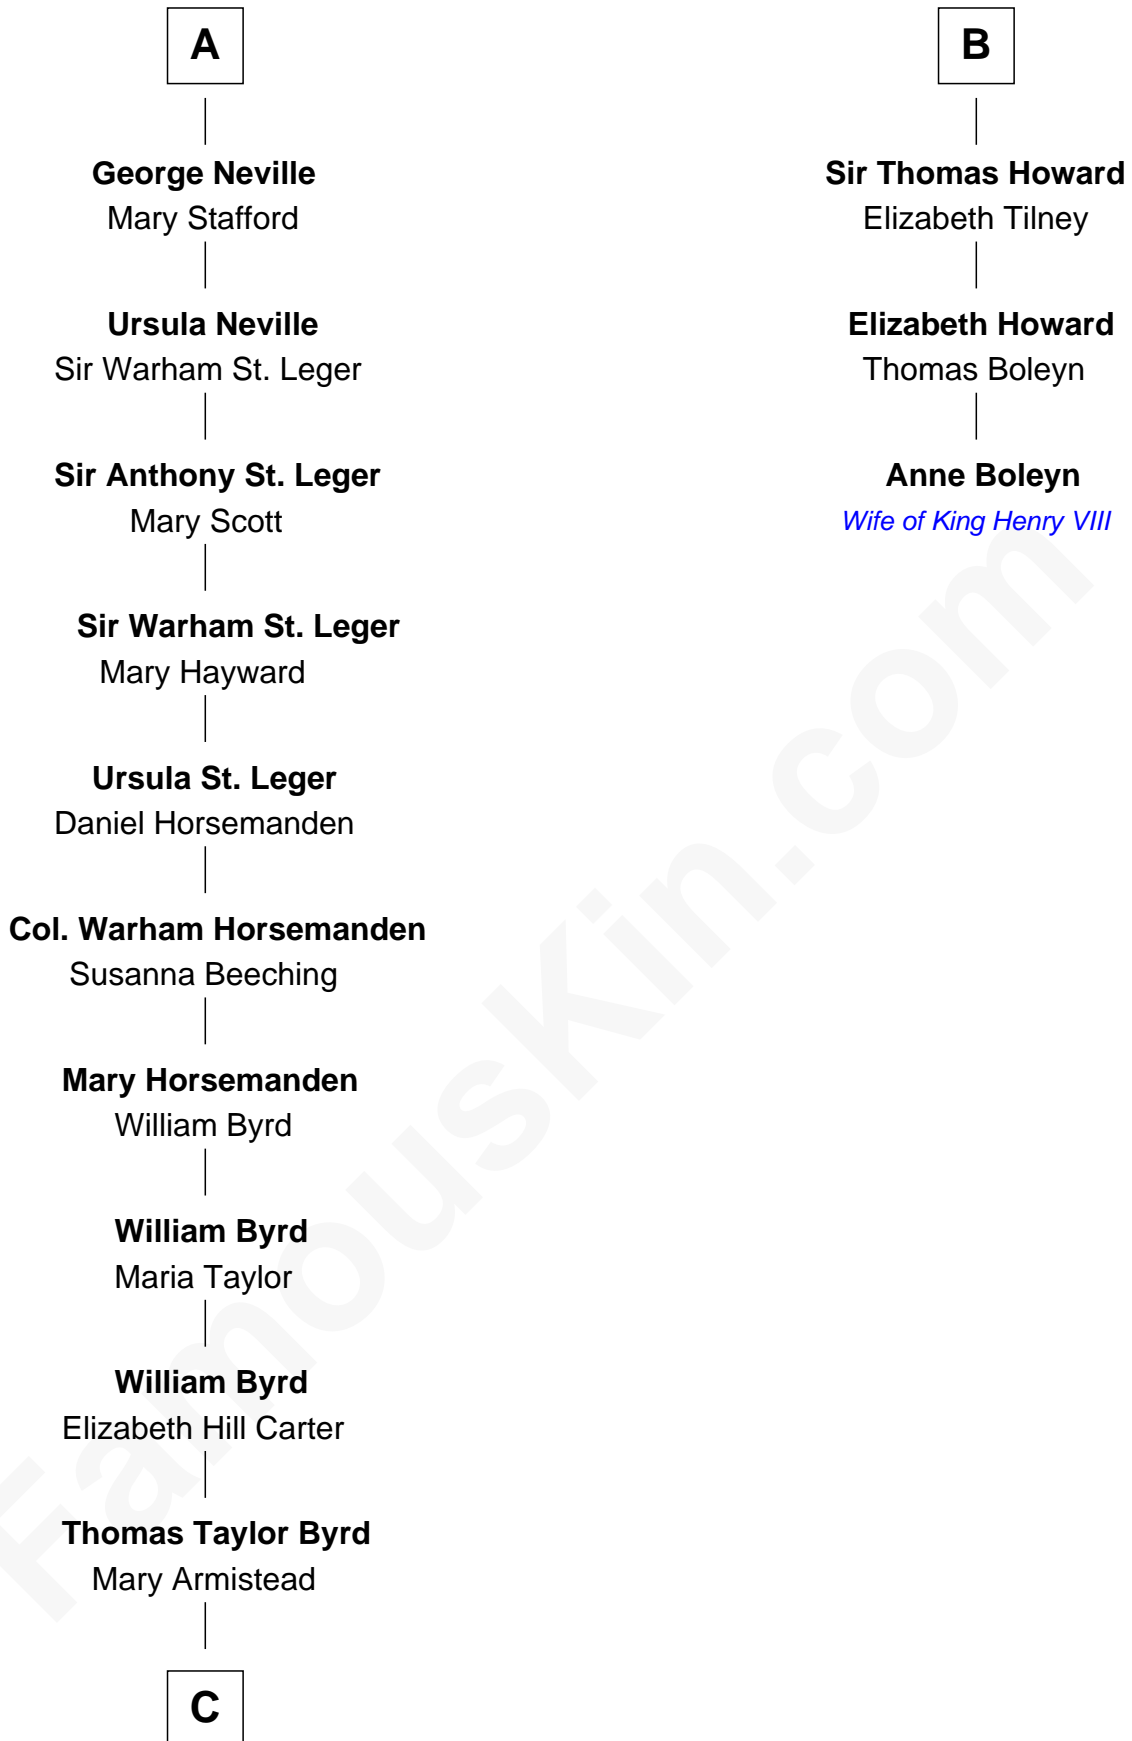

FamousKin.com Relationship Chart of

Harry F. Byrd

50th Governor of Virginia

9th cousin 11 times removed of

Anne Boleyn

2nd Wife of King Henry VIII

C

Richard Evelyn Byrd

Anne Harrison

Col. William Byrd
Jane Meriwether Rivers

Richard Evelyn Byrd
Eleanor Bolling Flood

Harry F. Byrd
50th Governor of Virginia

FamousKin.com