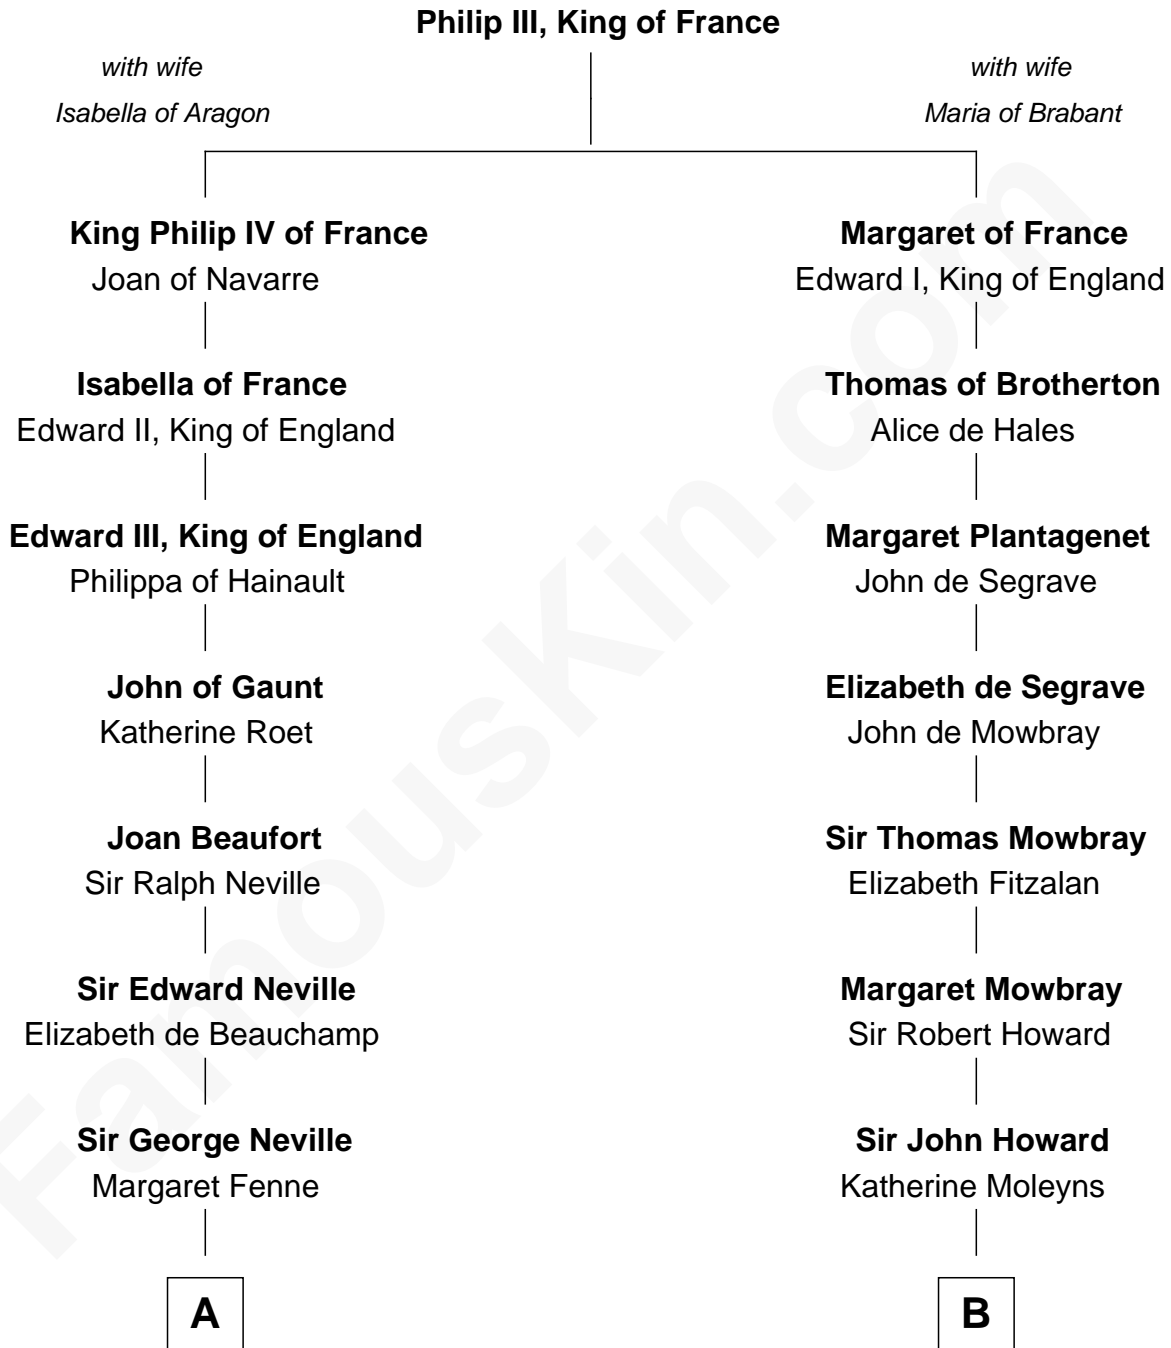

FamousKin.com Relationship Chart of

Harry F. Byrd

50th Governor of Virginia

9th cousin 11 times removed of

Anne Boleyn

2nd Wife of King Henry VIII

C

Richard Evelyn Byrd

Anne Harrison

Col. William Byrd
Jane Meriwether Rivers

Richard Evelyn Byrd
Eleanor Bolling Flood

Harry F. Byrd
50th Governor of Virginia

FamousKin.com