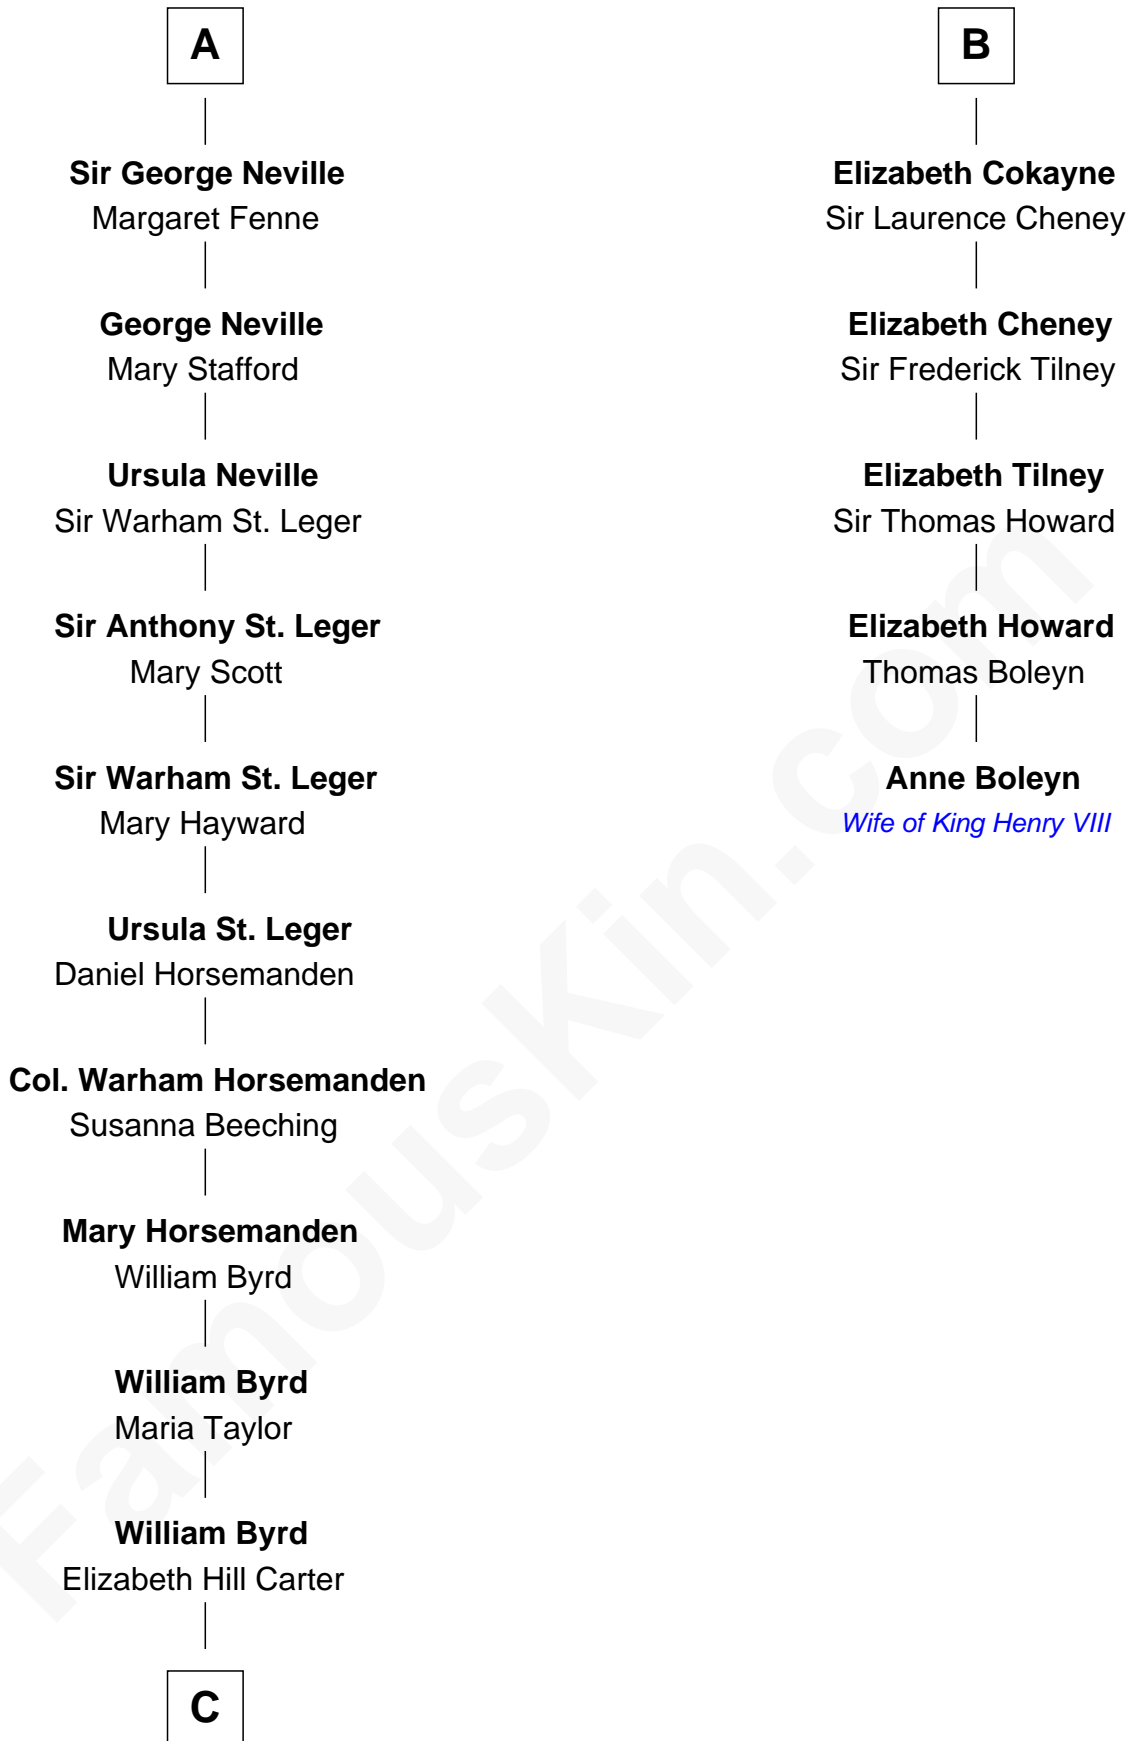

# FamousKin.com Relationship Chart of

**Harry F. Byrd**

*50th Governor of Virginia*

11th cousin 10 times removed of

**Anne Boleyn**

*2nd Wife of King Henry VIII*

**Sir William Longespee**

Ela of Salisbury

**C**

Thomas Taylor Byrd

Mary Armistead

Richard Evelyn Byrd

Anne Harrison

Col. William Byrd

Jane Meriwether Rivers

Richard Evelyn Byrd

Eleanor Bolling Flood

Harry F. Byrd

*50th Governor of Virginia*

FamousKin.com