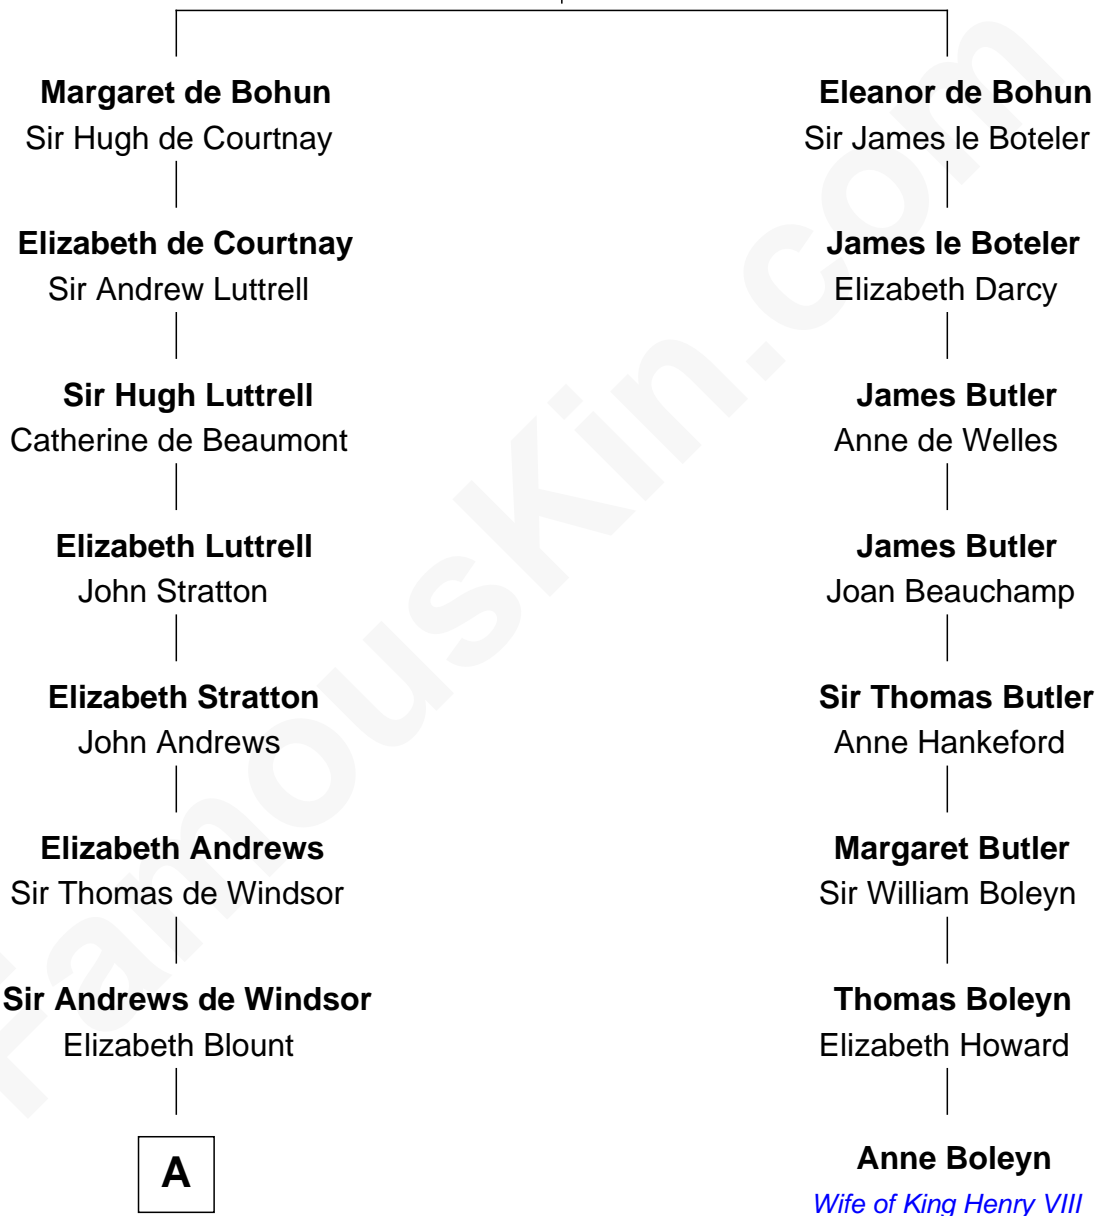

FamousKin.com Relationship Chart of

Harry F. Byrd

50th Governor of Virginia

7th cousin 11 times removed of

Anne Boleyn

2nd Wife of King Henry VIII

Humphrey de Bohun

Elizabeth Plantagenet

B

Richard Evelyn Byrd
Eleanor Bolling Flood

Harry F. Byrd
50th Governor of Virginia

FamousKin.com