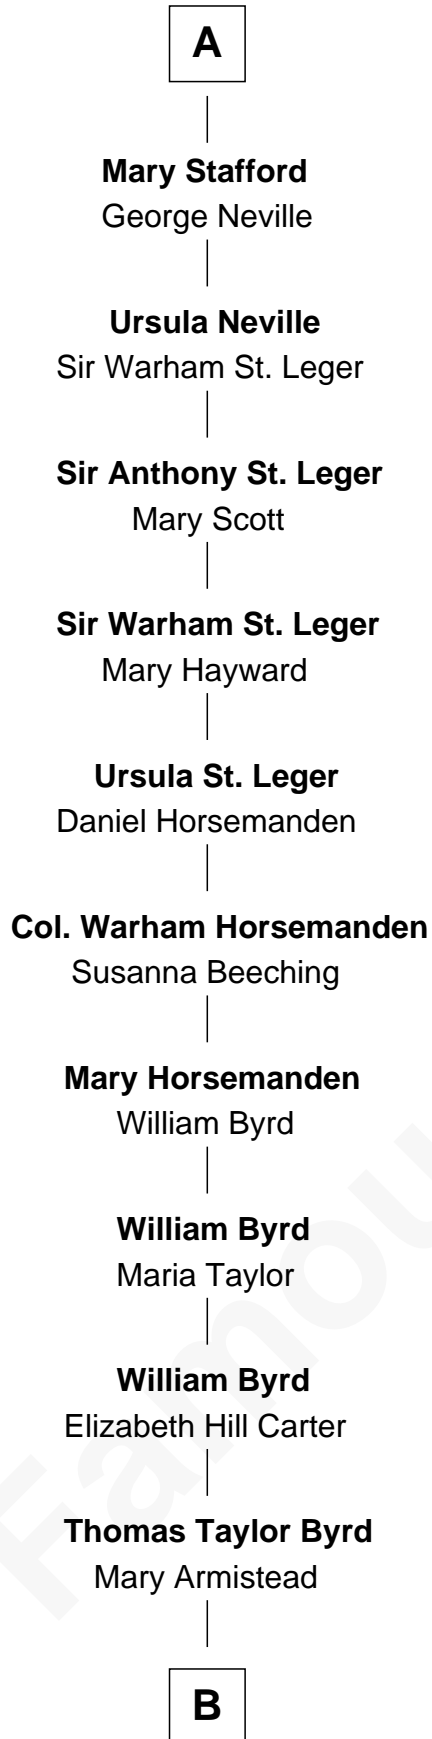

# FamousKin.com Relationship Chart of

**Harry F. Byrd**

*50th Governor of Virginia*

6th cousin 14 times removed of

**King Henry VIII**

*King of England*

**Henry Plantagenet**  
Maud de Chaworth

**Mary Plantagenet**  
Henry de Percy

**Sir Henry Percy**  
Margaret de Neville

**Sir Henry Percy**  
Elizabeth Mortimer

**Sir Henry Percy**  
Eleanor Neville

**Sir Henry Percy**  
Eleanor Poynings

**Henry Percy**  
Maud Herbert

**Eleanor Percy**  
Edward Stafford

**A**

**Eleanor Plantagenet**  
Richard Fitzalan

**Alice Fitzalan**  
Sir Thomas de Holand

**Margaret de Holand**  
Sir John Beaufort

**John Beaufort**  
Margaret Beauchamp

**Margaret Beaufort**  
Edmund Tudor

**Henry VII, King of England**  
Elizabeth of York

**King Henry VIII**  
*King of England*

**B**

Richard Evelyn Byrd

Anne Harrison

Col. William Byrd

Jane Meriwether Rivers

Richard Evelyn Byrd