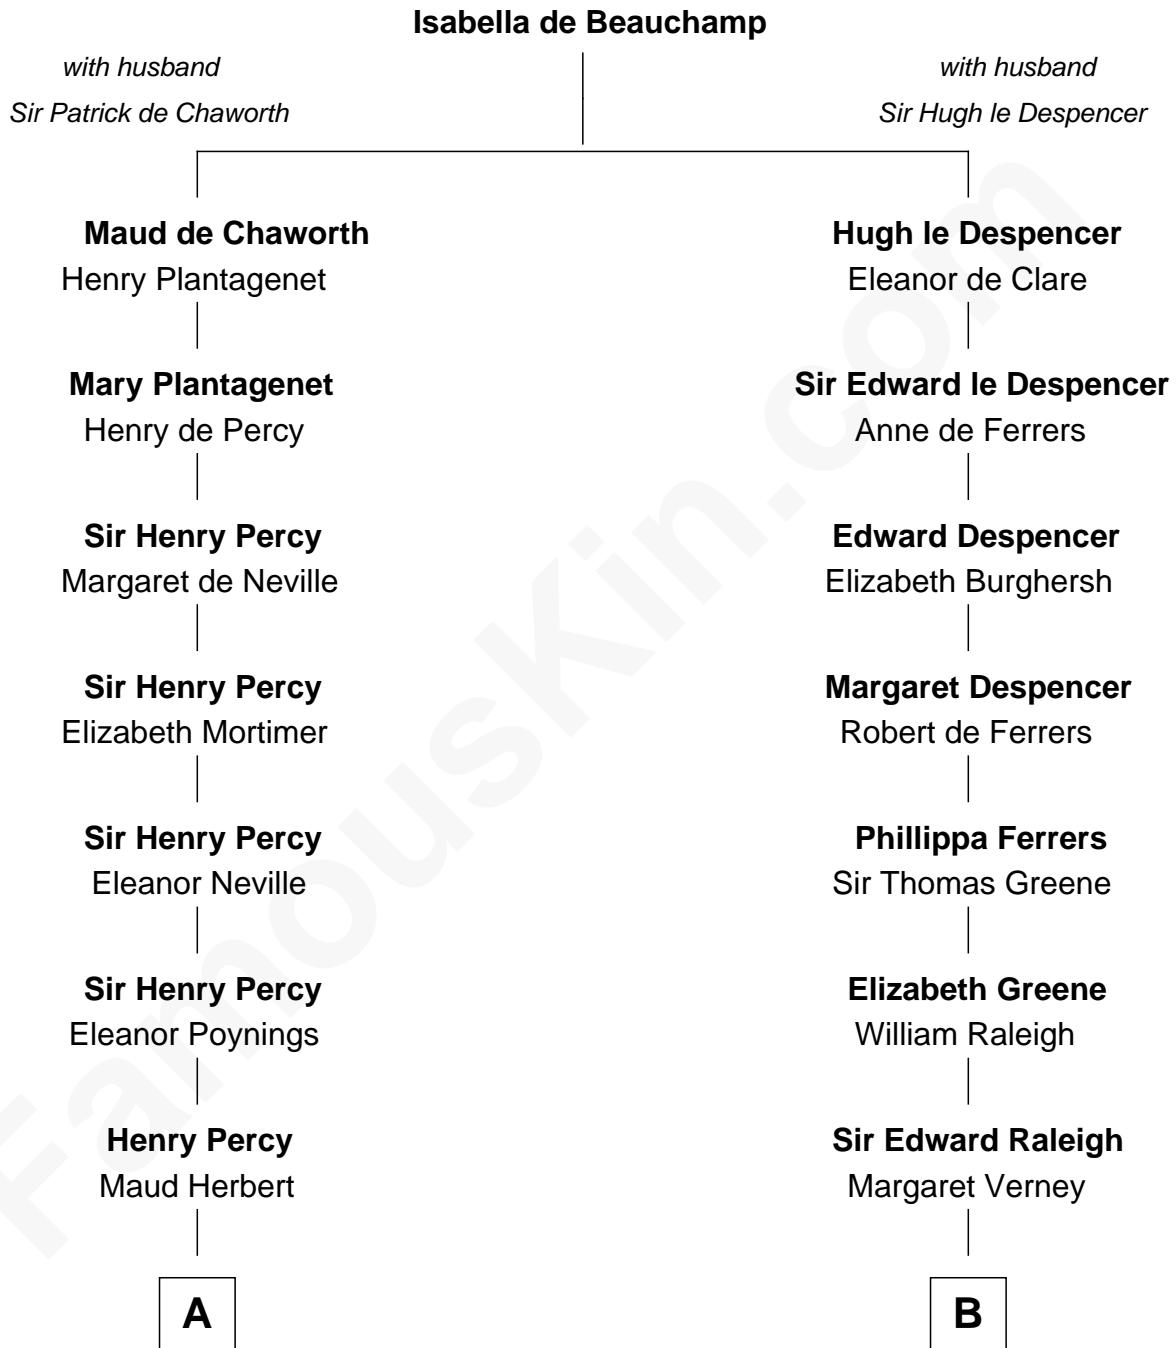

FamousKin.com Relationship Chart of

Harry F. Byrd

50th Governor of Virginia

21st cousin of

Willis Carrier

Inventor of Air Conditioning

C

Thomas Taylor Byrd

Mary Armistead

Richard Evelyn Byrd

Anne Harrison

Col. William Byrd

Jane Meriwether Rivers

Richard Evelyn Byrd

Eleanor Bolling Flood

Harry F. Byrd