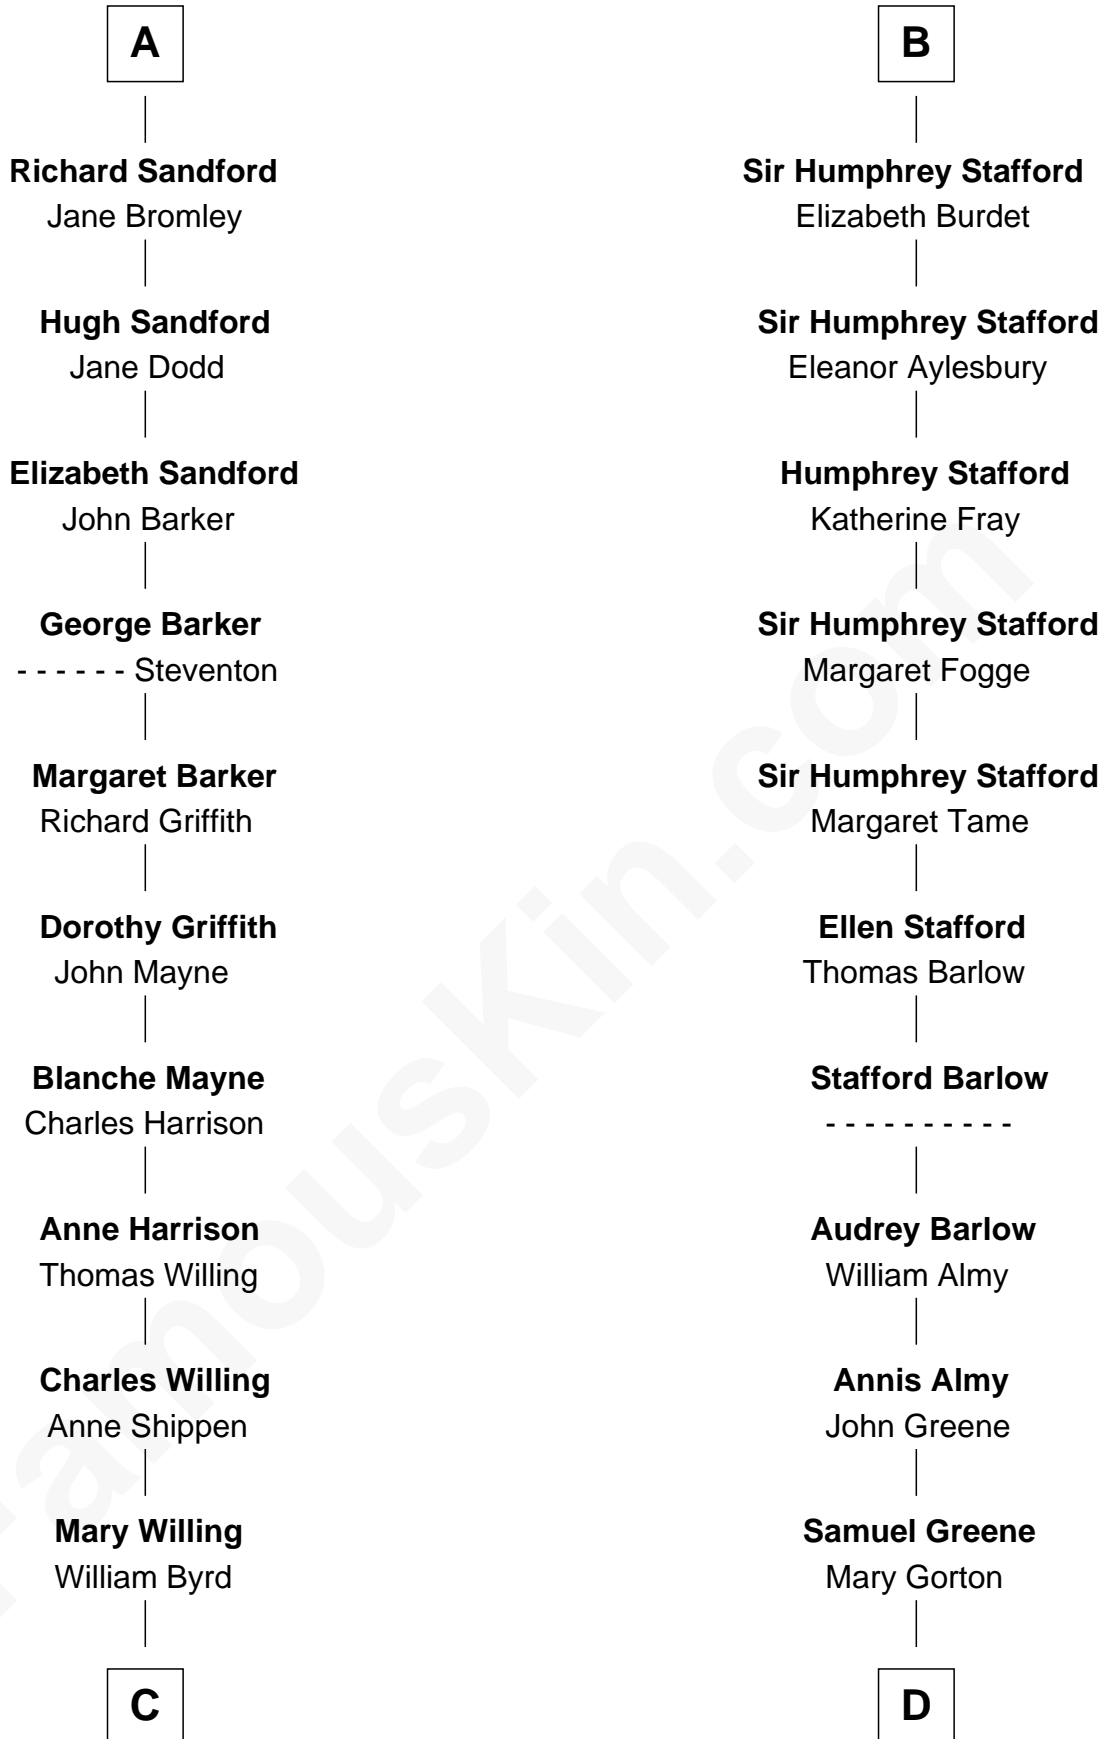

# FamousKin.com Relationship Chart of

**Harry F. Byrd**

*50th Governor of Virginia*

20th cousin 1 time removed of

**Samuel Ward King**

*15th Governor of Rhode Island*

**Sir Ralph de Somery**

Margaret le Gras

Nichole d'Aubenev

**Margaret de Somery**

Ralph Basset

**Ralph Basset**

Hawise - - - - -

**Margaret Basset**

Edmund de Stafford

**Ralph de Stafford**

Katherine de Hastang

**Margaret Stafford**

Sir John Stafford

**Ralph Stafford**

Maud de Hastang

**B**

**C**

**Evelyn Taylor Byrd**

Benjamin Harrison

**Anne Harrison**

Richard Evelyn Byrd

**Col. William Byrd**

Jane Meriwether Rivers

**Richard Evelyn Byrd**

Eleanor Bolling Flood

**Harry F. Byrd**