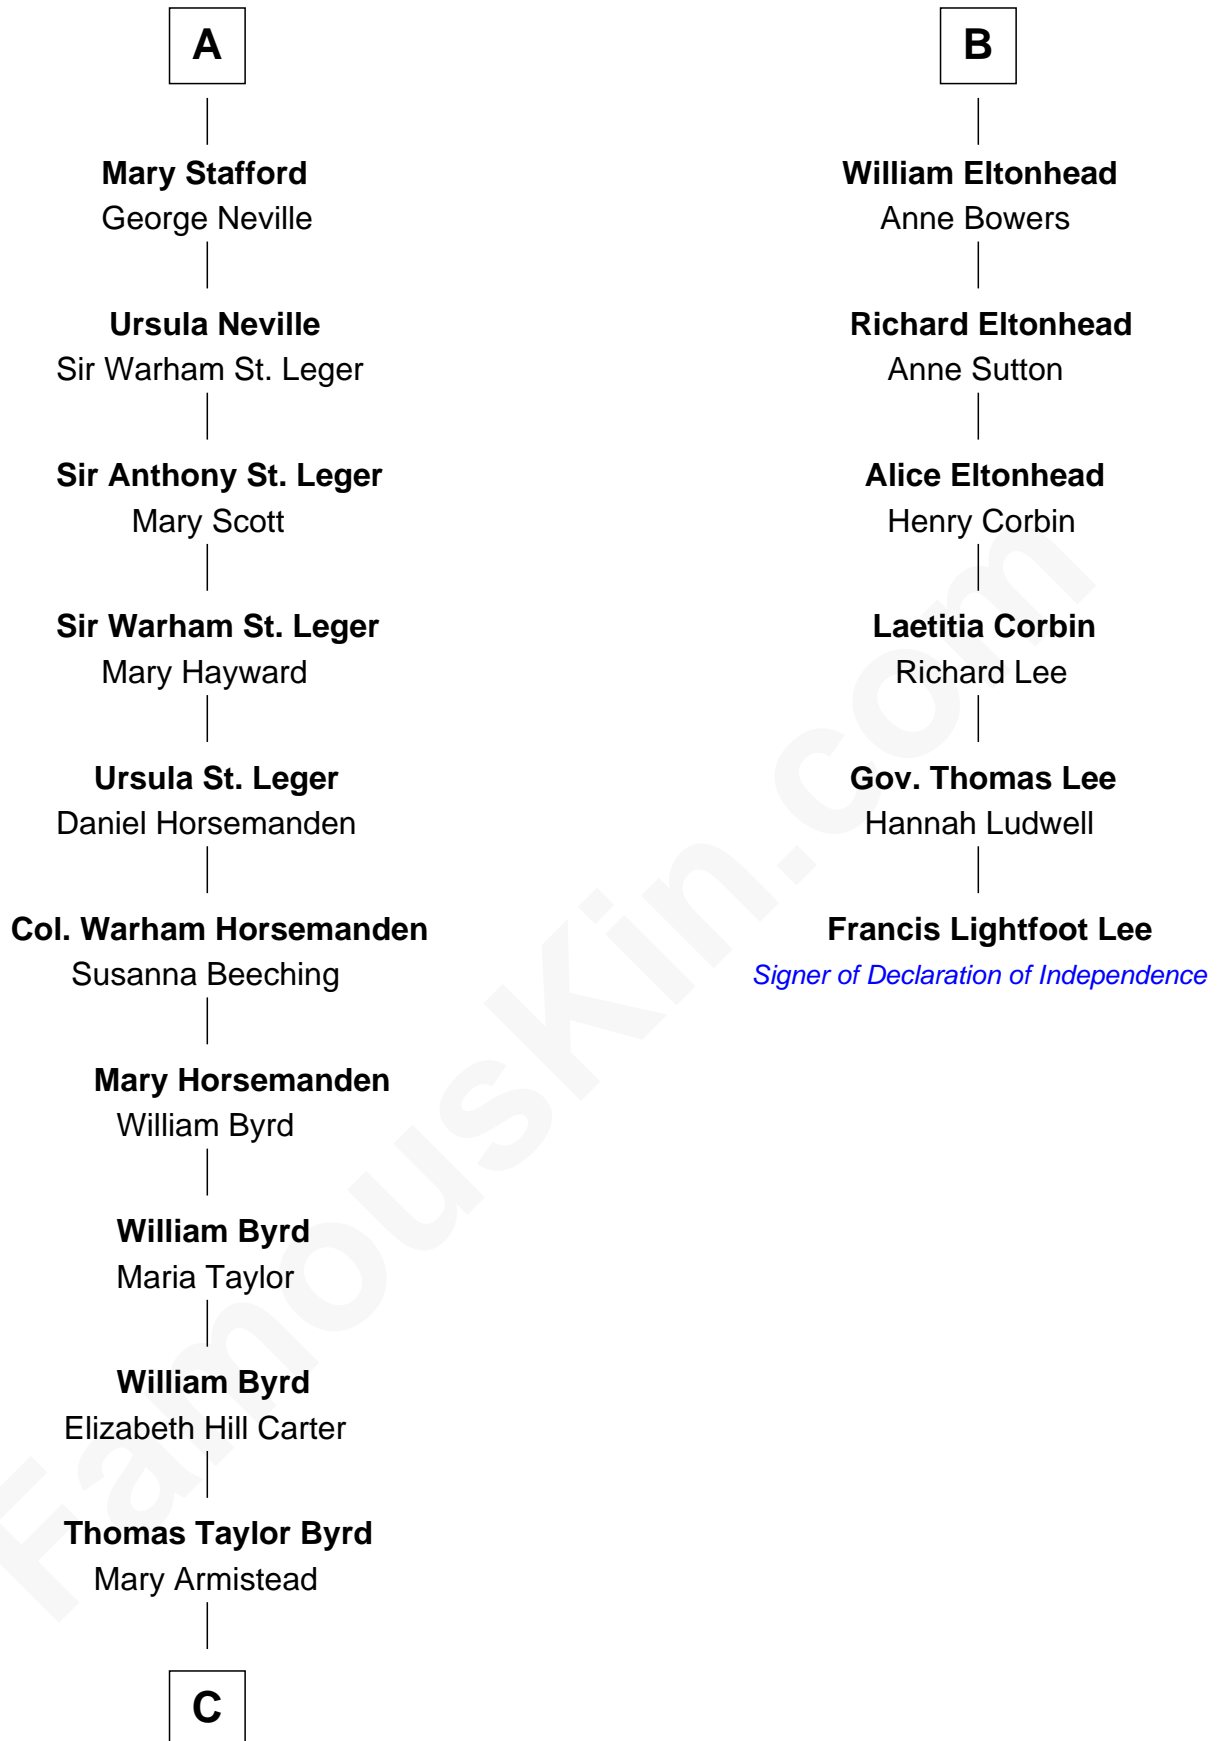

# FamousKin.com Relationship Chart of

**Harry F. Byrd**

*50th Governor of Virginia*

12th cousin 8 times removed of

**Francis Lightfoot Lee**

*Signer of the Declaration of Independence*

**C**

Richard Evelyn Byrd

Anne Harrison

Col. William Byrd  
Jane Meriwether Rivers

Richard Evelyn Byrd  
Eleanor Bolling Flood

Harry F. Byrd  
*50th Governor of Virginia*

FamousKin.com