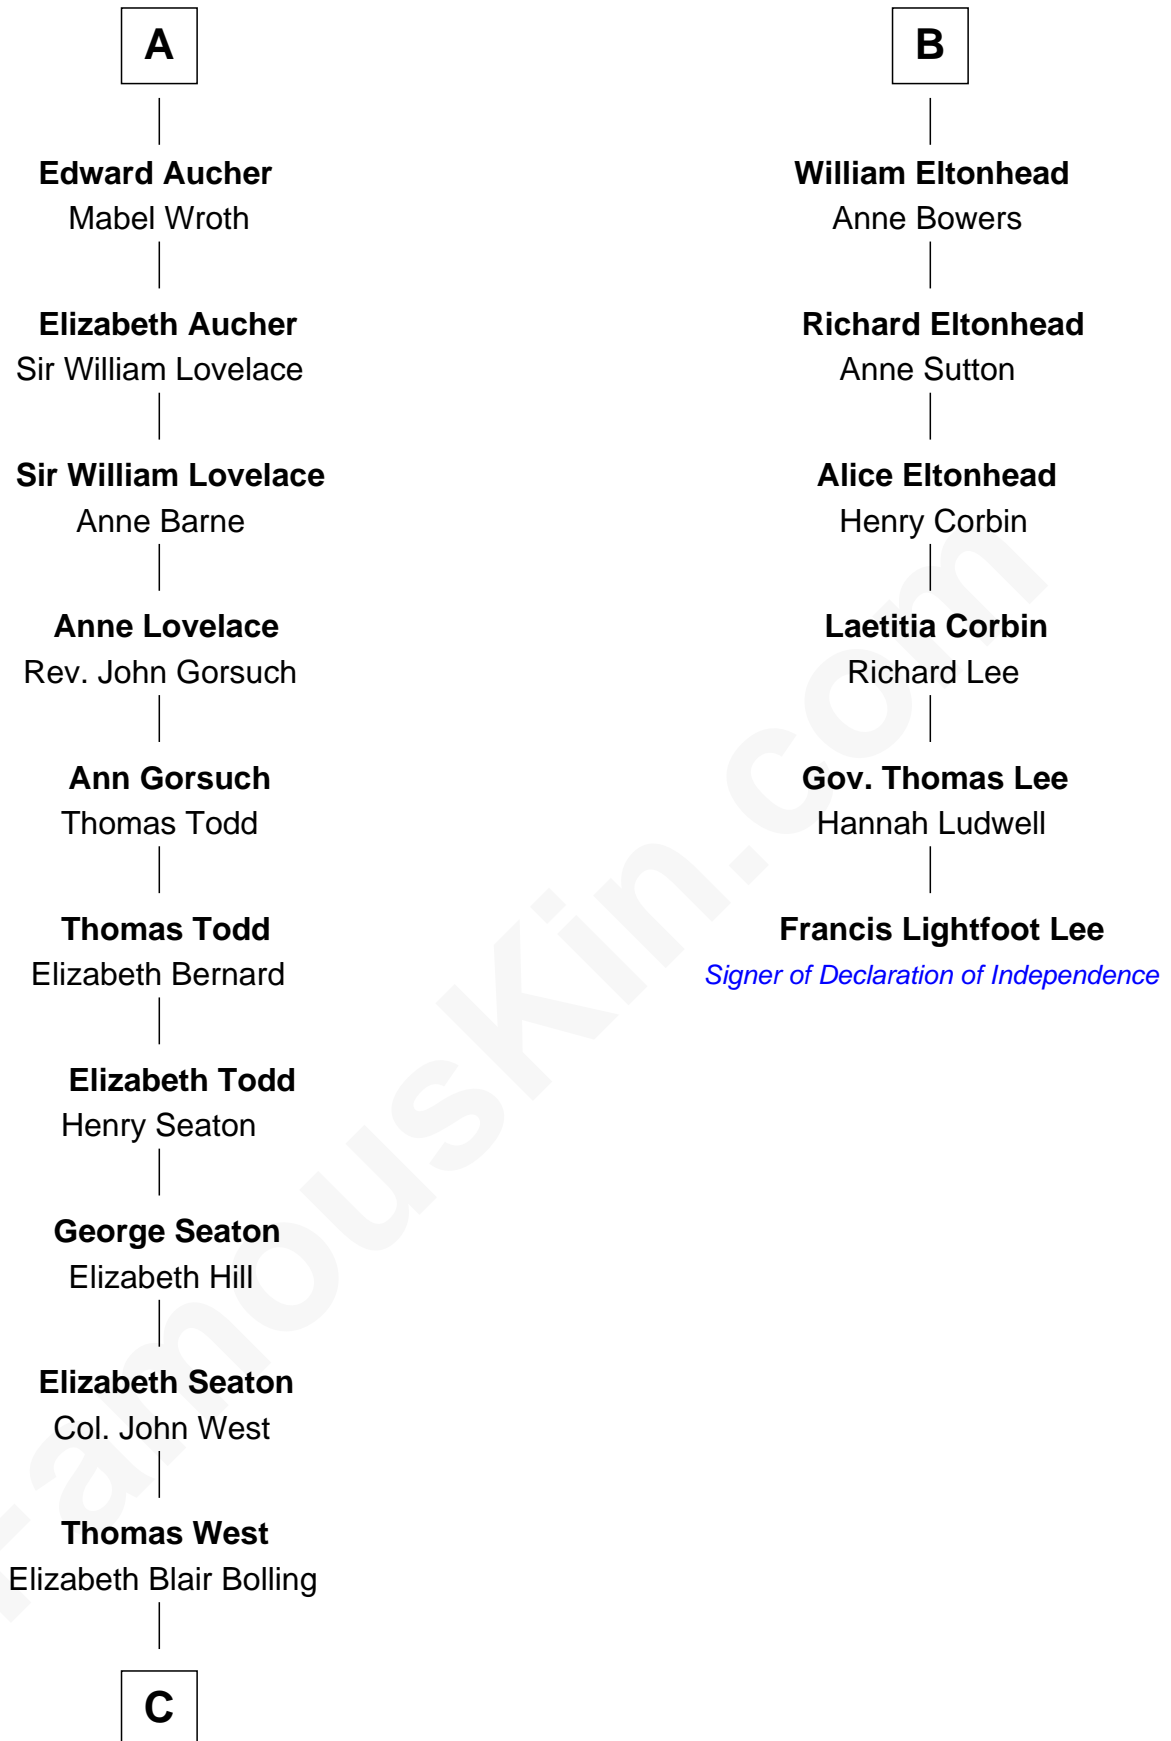

# FamousKin.com Relationship Chart of

**Harry F. Byrd**

*50th Governor of Virginia*

12th cousin 9 times removed of

**Francis Lightfoot Lee**

*Signer of the Declaration of Independence*

**C**

**Eliza Bolling West**  
Dr. Joel Walker Flood

**Col. Henry De La Warr Flood**  
Mary Elizabeth Trent

**Joel Walker Flood**  
Ella Faulkner

**Eleanor Bolling Flood**  
Richard Evelyn Byrd

**Harry F. Byrd**  
*50th Governor of Virginia*

FamousKin.com