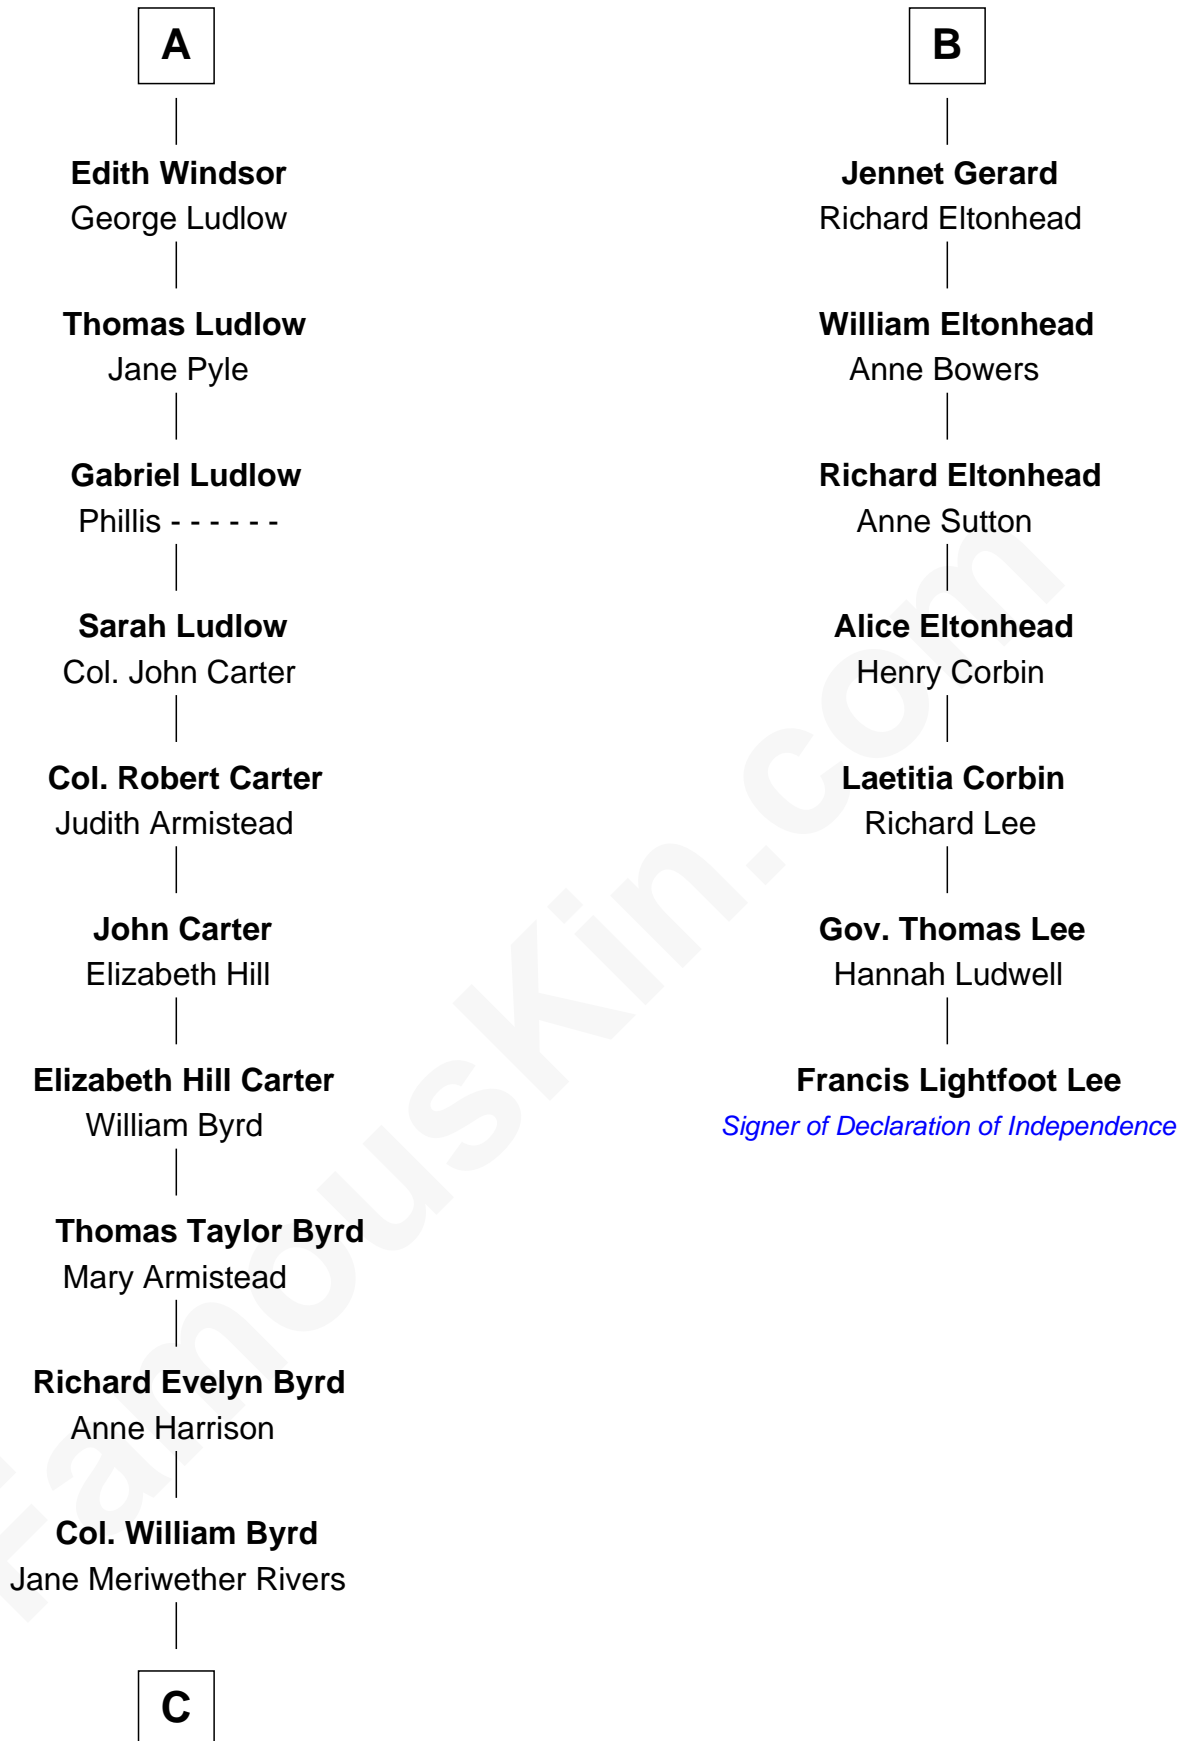

# FamousKin.com Relationship Chart of

**Harry F. Byrd**

*50th Governor of Virginia*

13th cousin 5 times removed of

**Francis Lightfoot Lee**

*Signer of the Declaration of Independence*

**Humphrey de Bohun**

Elizabeth Plantagenet

**C**

Richard Evelyn Byrd  
Eleanor Bolling Flood

Harry F. Byrd  
*50th Governor of Virginia*

FamousKin.com