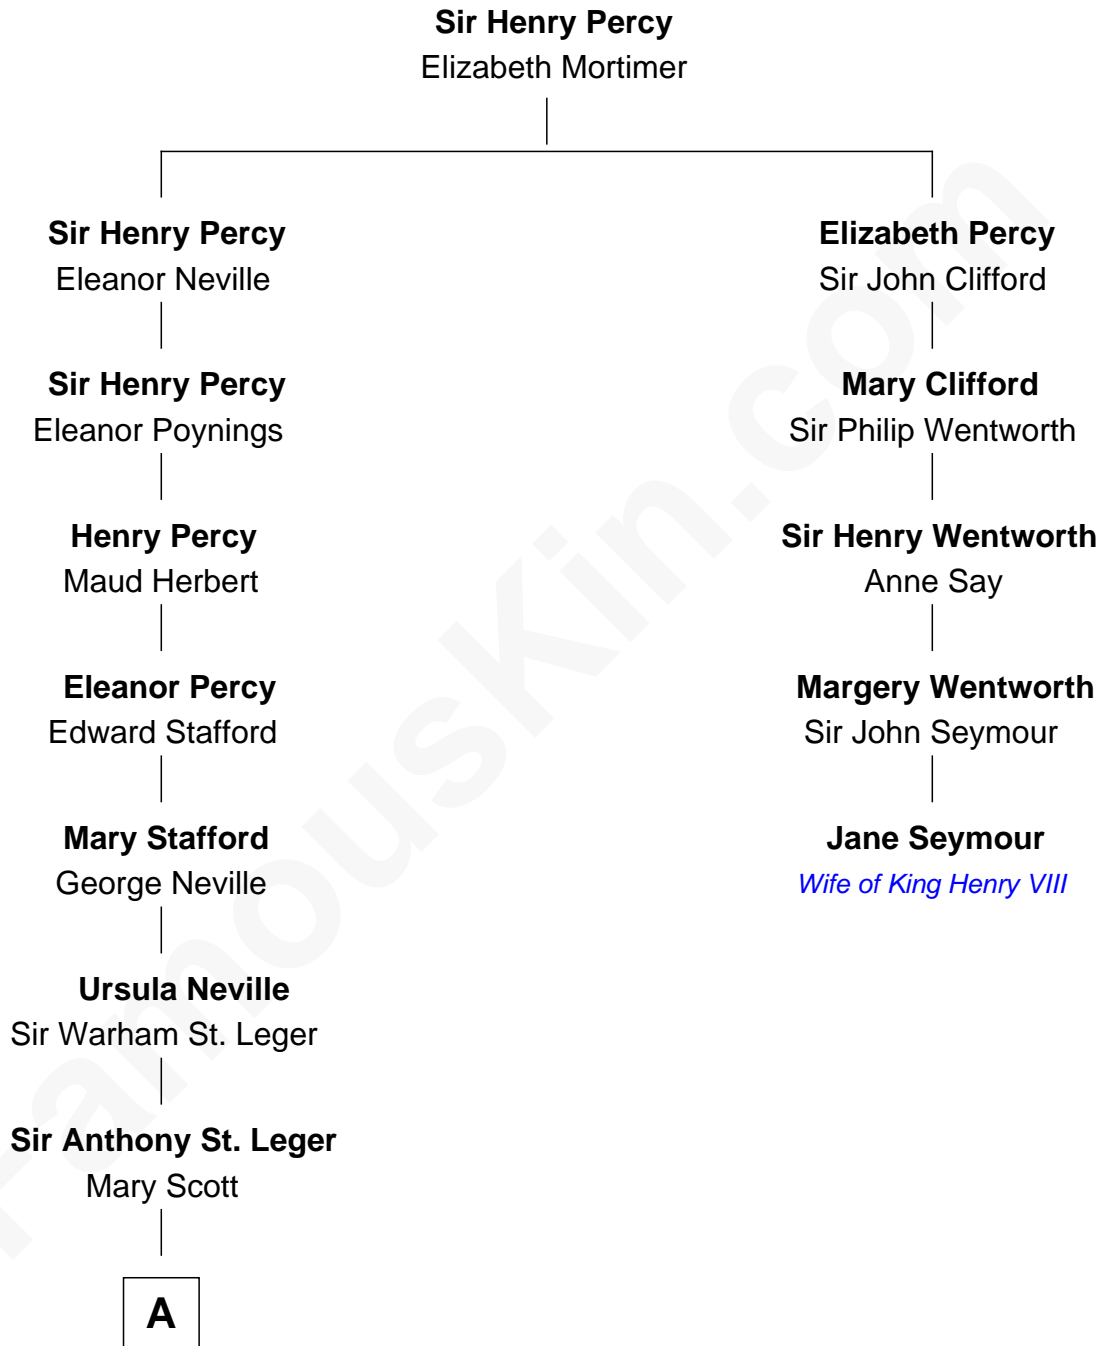

# FamousKin.com Relationship Chart of

**Harry F. Byrd**

*50th Governor of Virginia*

4th cousin 13 times removed of

**Jane Seymour**

*3rd Wife of King Henry VIII*

**A**

—  
**Sir Warham St. Leger**

Mary Hayward

—  
**Ursula St. Leger**

Daniel Horsemanden

—  
**Col. Warham Horsemanden**

Susanna Beeching

—  
**Mary Horsemanden**

William Byrd

—  
**William Byrd**

Maria Taylor

—  
**William Byrd**

Elizabeth Hill Carter

—  
**Thomas Taylor Byrd**

Mary Armistead

—  
**Richard Evelyn Byrd**

Anne Harrison

—  
**Col. William Byrd**