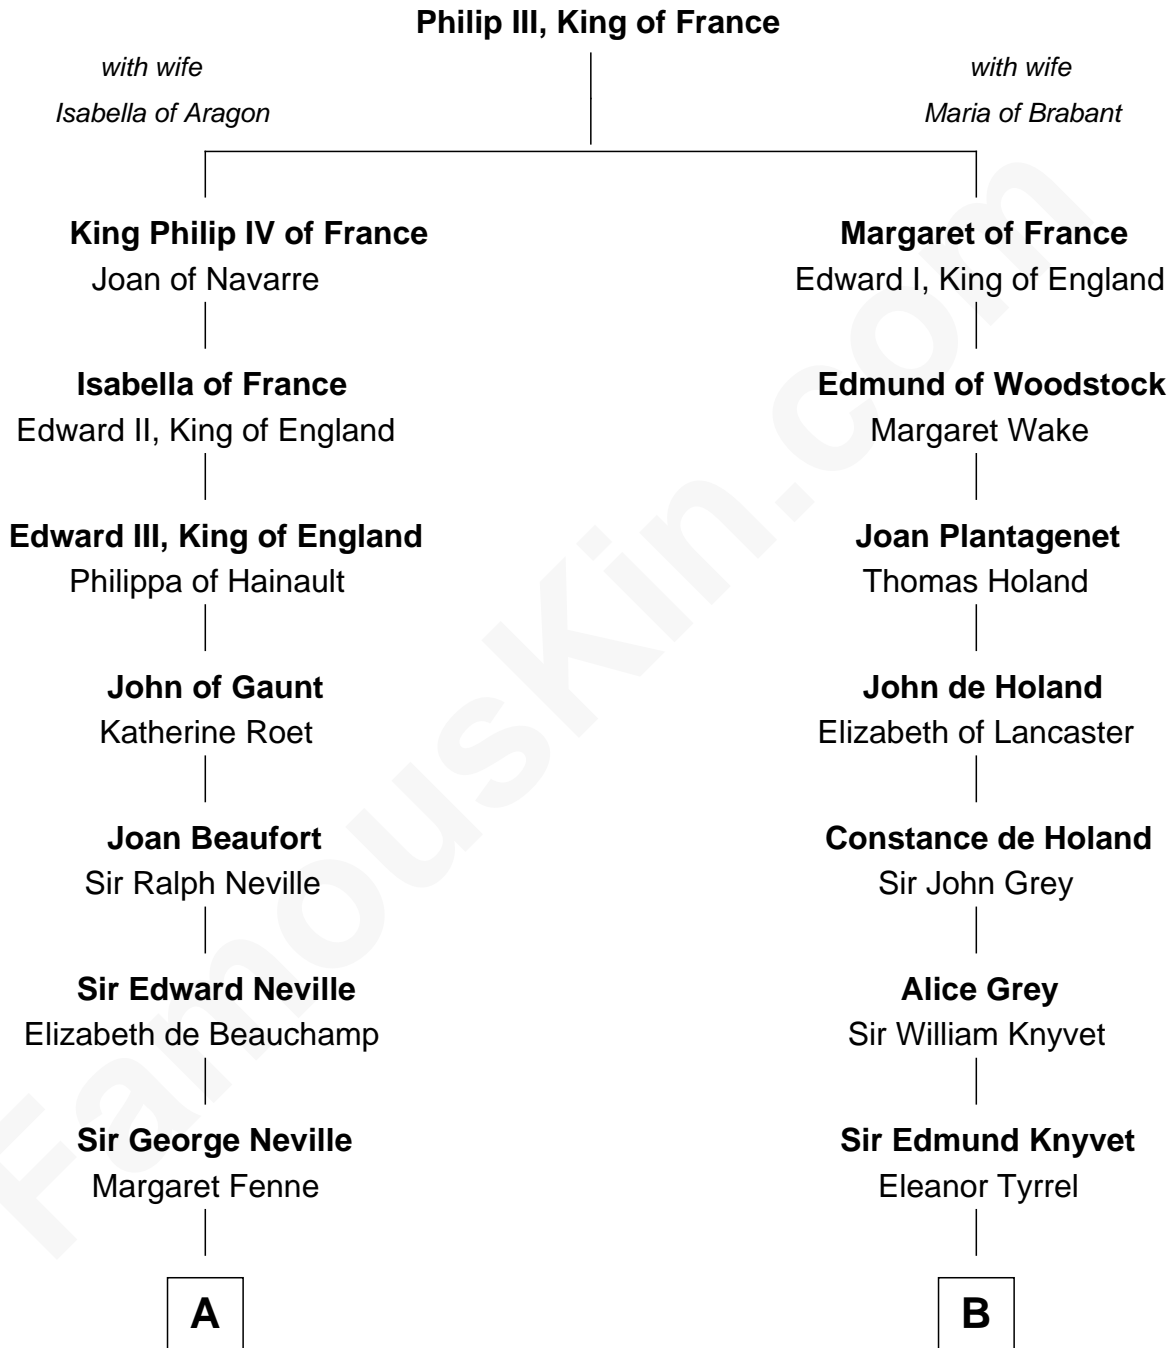

# FamousKin.com Relationship Chart of

**Harry F. Byrd**

*50th Governor of Virginia*

20th cousin 1 time removed of

**John Adams Morgan**

*1952 Olympic Sailing Gold Medalist*

**C**

**Richard Evelyn Byrd**

Anne Harrison

**Col. William Byrd**  
Jane Meriwether Rivers

**Richard Evelyn Byrd**  
Eleanor Bolling Flood

**Harry F. Byrd**  
*50th Governor of Virginia*

**D**

**Abigail Brown Brooks**

Charles Francis Adams