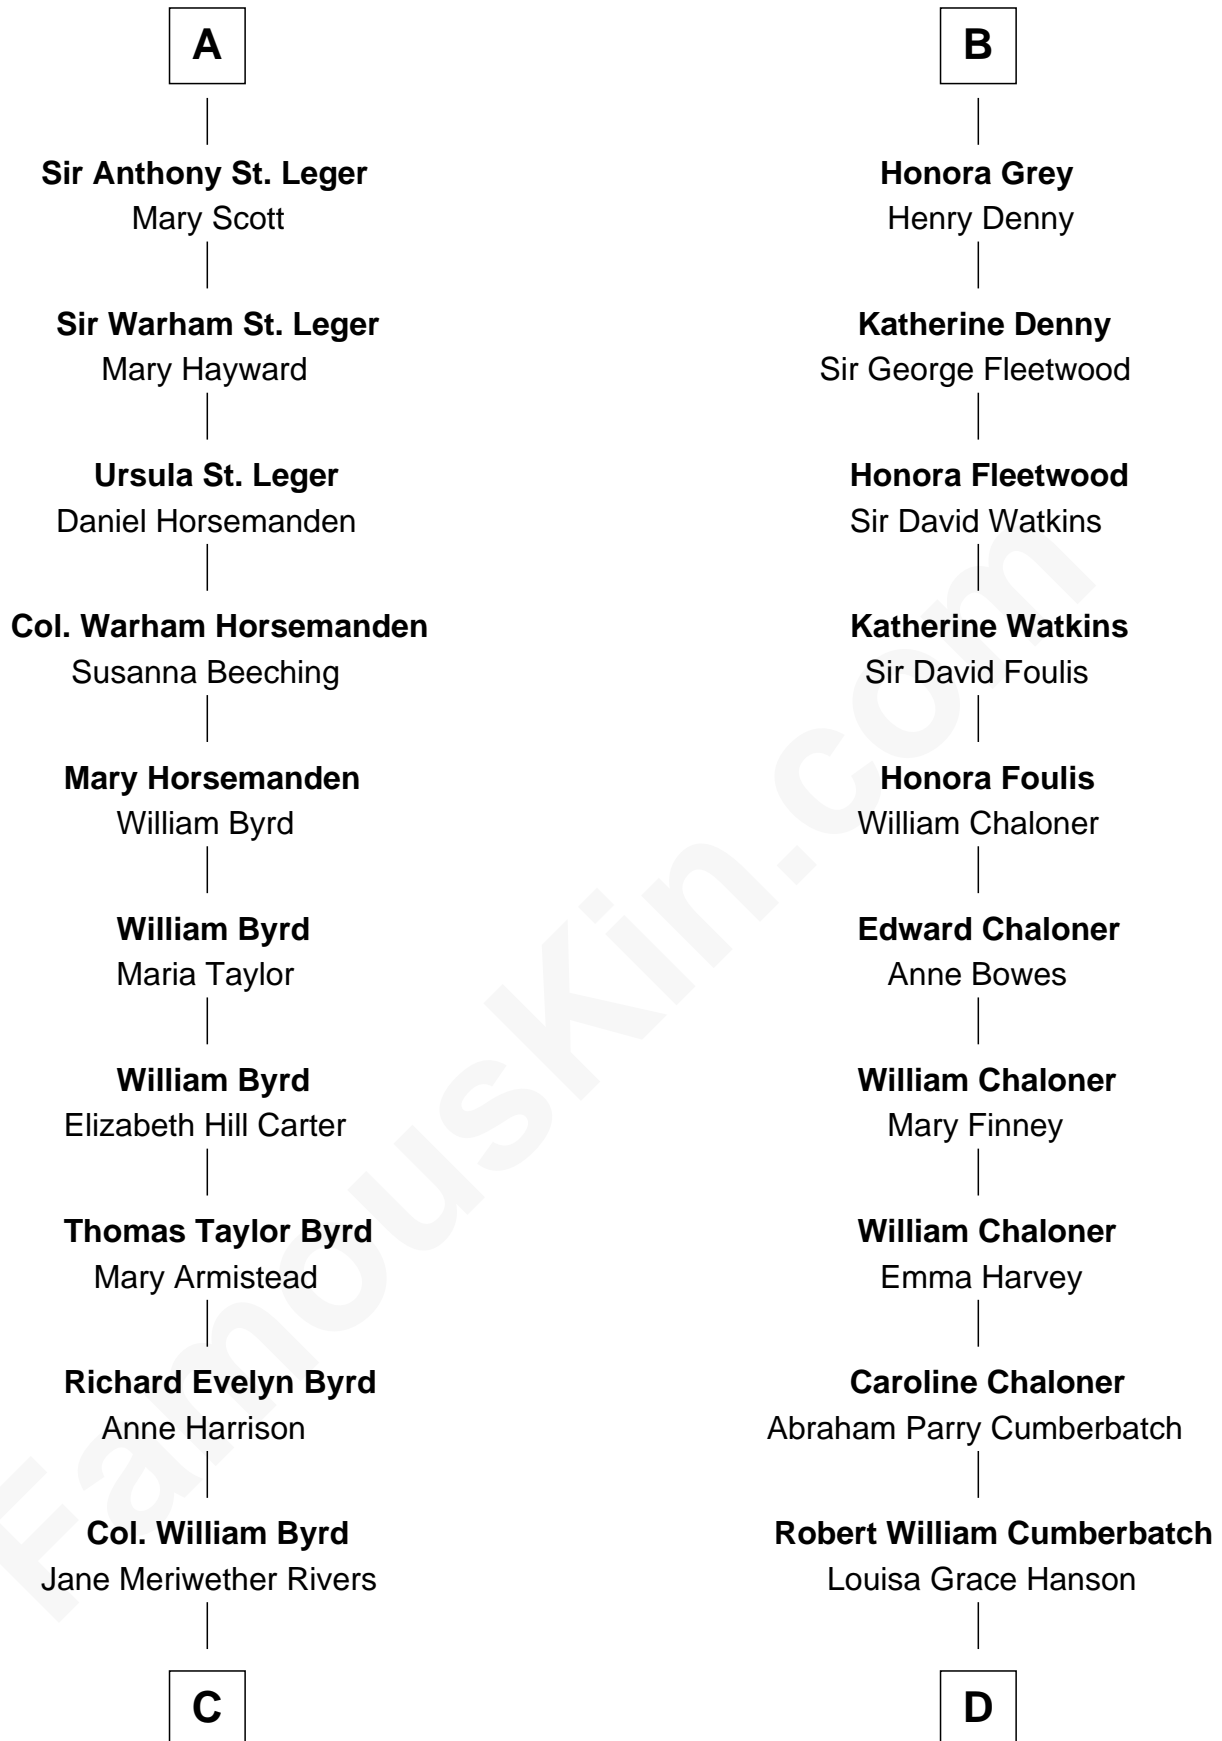

FamousKin.com Relationship Chart of

Harry F. Byrd

50th Governor of Virginia

18th cousin 2 times removed of

Benedict Cumberbatch

Movie, Television and Stage Actor

Thomas de Berkeley

*with wife
Katherine de Clyvedon*

*with wife
Margaret de Mortimer*

Sir John Berkeley
Elizabeth Betteshorne

Maurice de Berkeley
Elizabeth le Despencer

Eleanor Berkeley
Sir Richard Poynings

Thomas de Berkeley
Margaret de Lisle

Eleanor Poynings
Sir Henry Percy

Elizabeth de Berkeley
Richard de Beauchamp

Henry Percy
Maud Herbert

Eleanor Beauchamp
Edmund Beaufort

Eleanor Percy
Edward Stafford

Henry Beaufort
Joan Hill

Mary Stafford
George Neville

Charles Somerset
Elizabeth West

Ursula Neville
Sir Warham St. Leger

Mary Somerset
Sir William Grey

A

B

C

Richard Evelyn Byrd
Eleanor Bolling Flood

Harry F. Byrd
50th Governor of Virginia

D