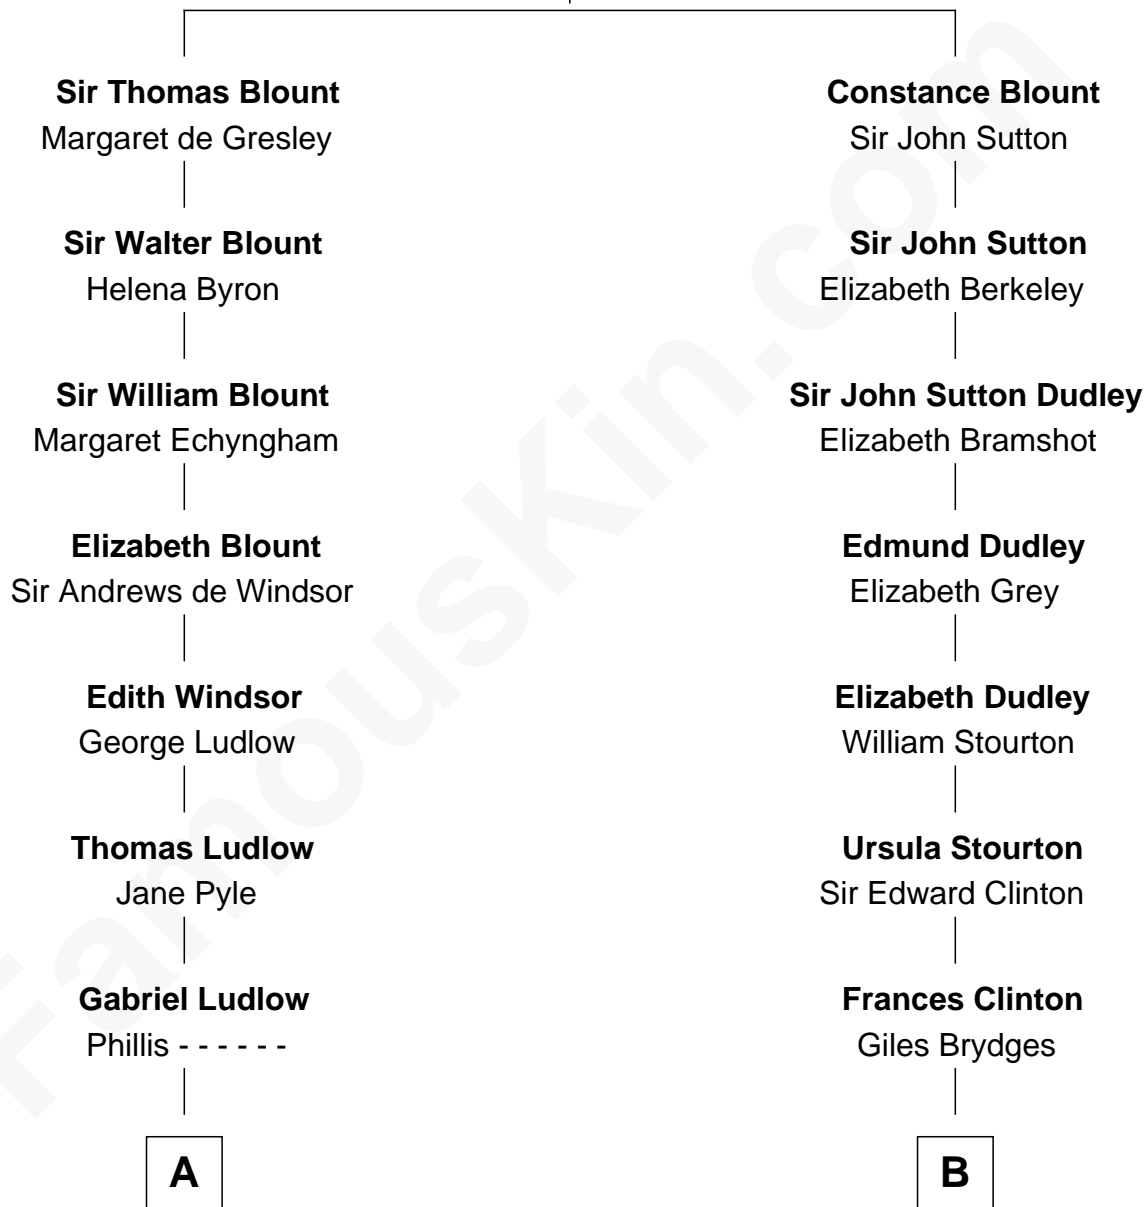

FamousKin.com Relationship Chart of

Harry F. Byrd

50th Governor of Virginia

15th cousin 3 times removed of

Queen Elizabeth II

Queen of the United Kingdom

Sir Walter Blount

Sancha de Ayala

C

Elizabeth Bowes-Lyon
George VI, King of the United Kingdom

Queen Elizabeth II
Queen of the United Kingdom

FamousKin.com

Elizabeth II photo by [Eric Draper](#)