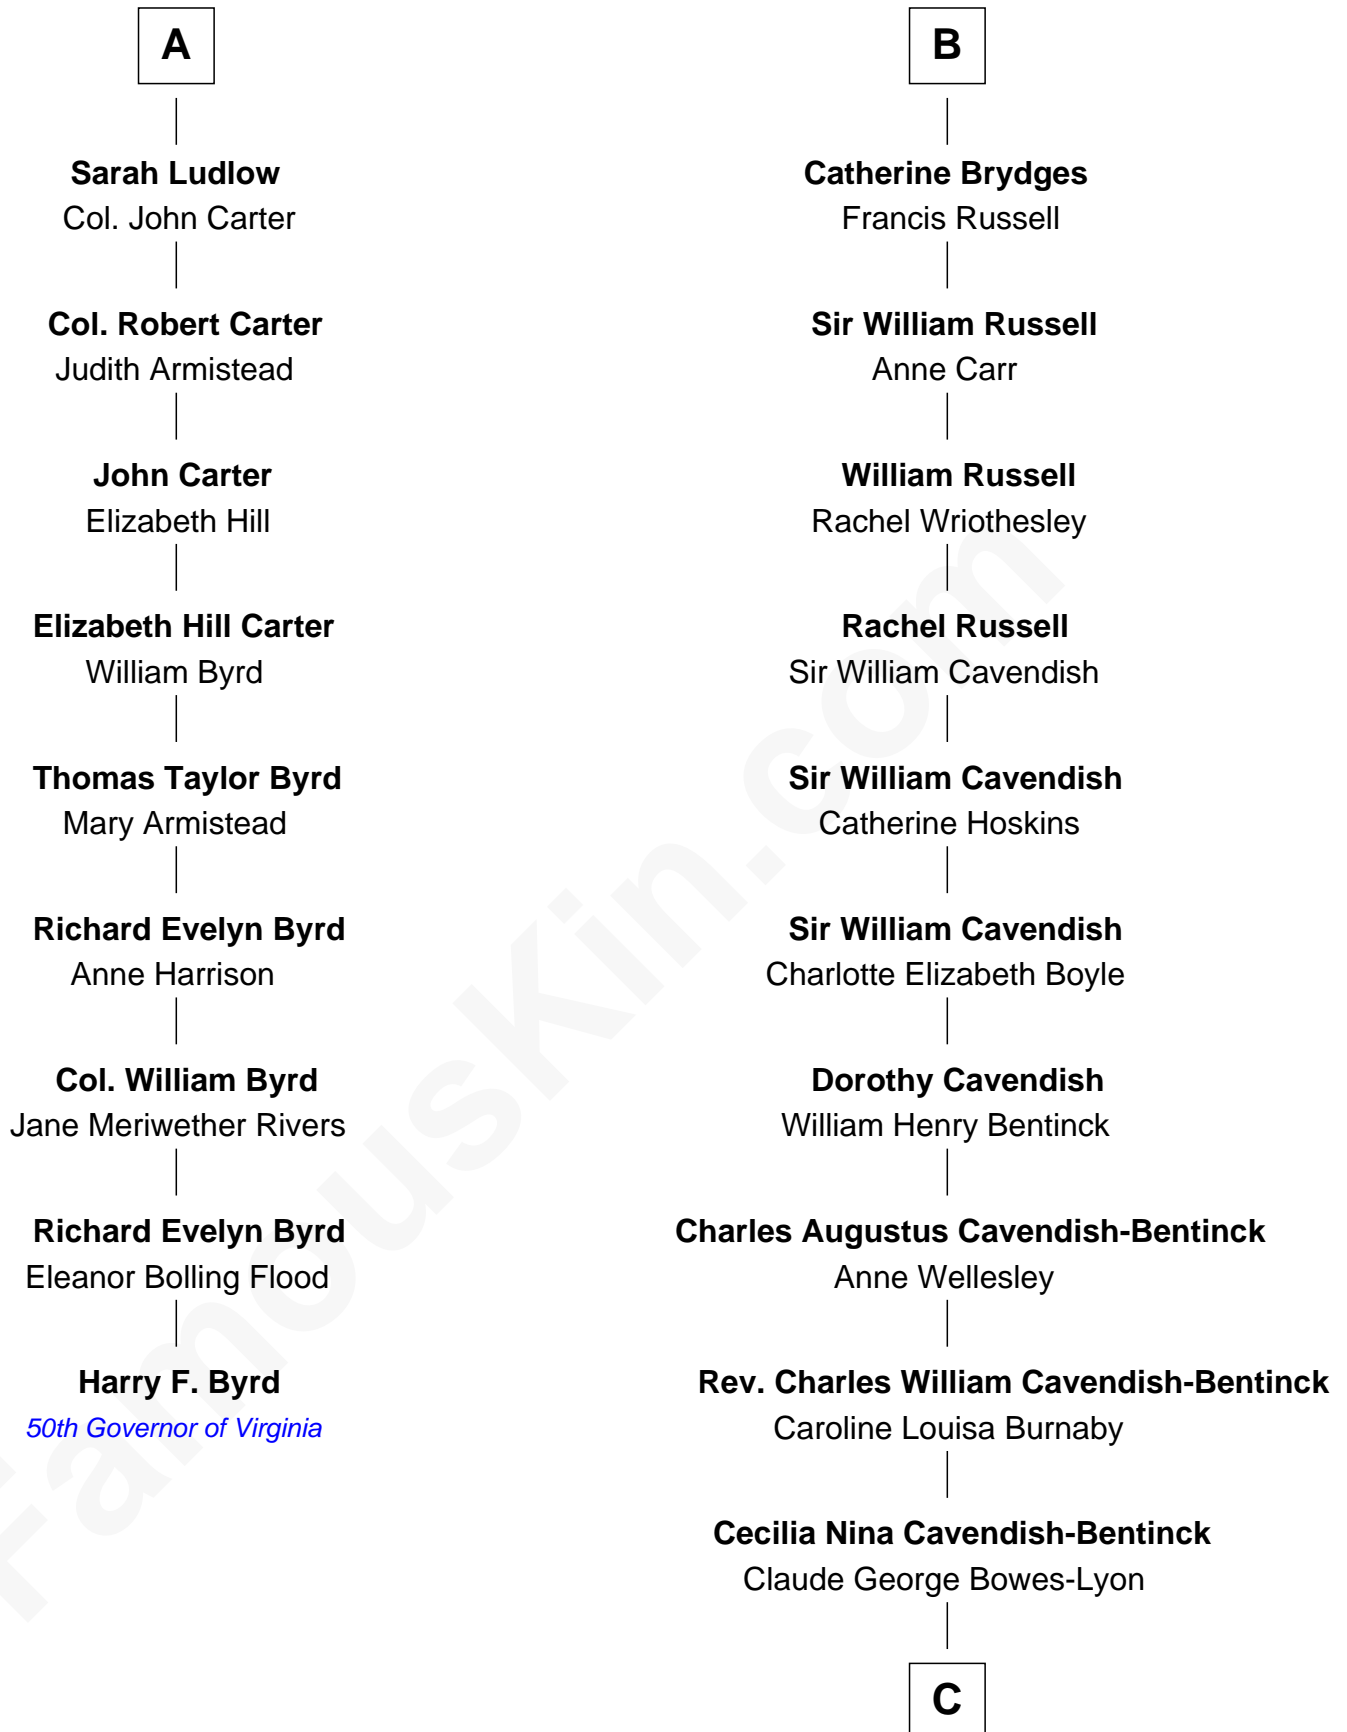

FamousKin.com Relationship Chart of

Harry F. Byrd

50th Governor of Virginia

15th cousin 3 times removed of

Queen Elizabeth II

Queen of the United Kingdom

Sir Walter Blount

Sancha de Ayala

C

Elizabeth Bowes-Lyon
George VI, King of the United Kingdom

Queen Elizabeth II
Queen of the United Kingdom

FamousKin.com

Elizabeth II photo by [Eric Draper](#)