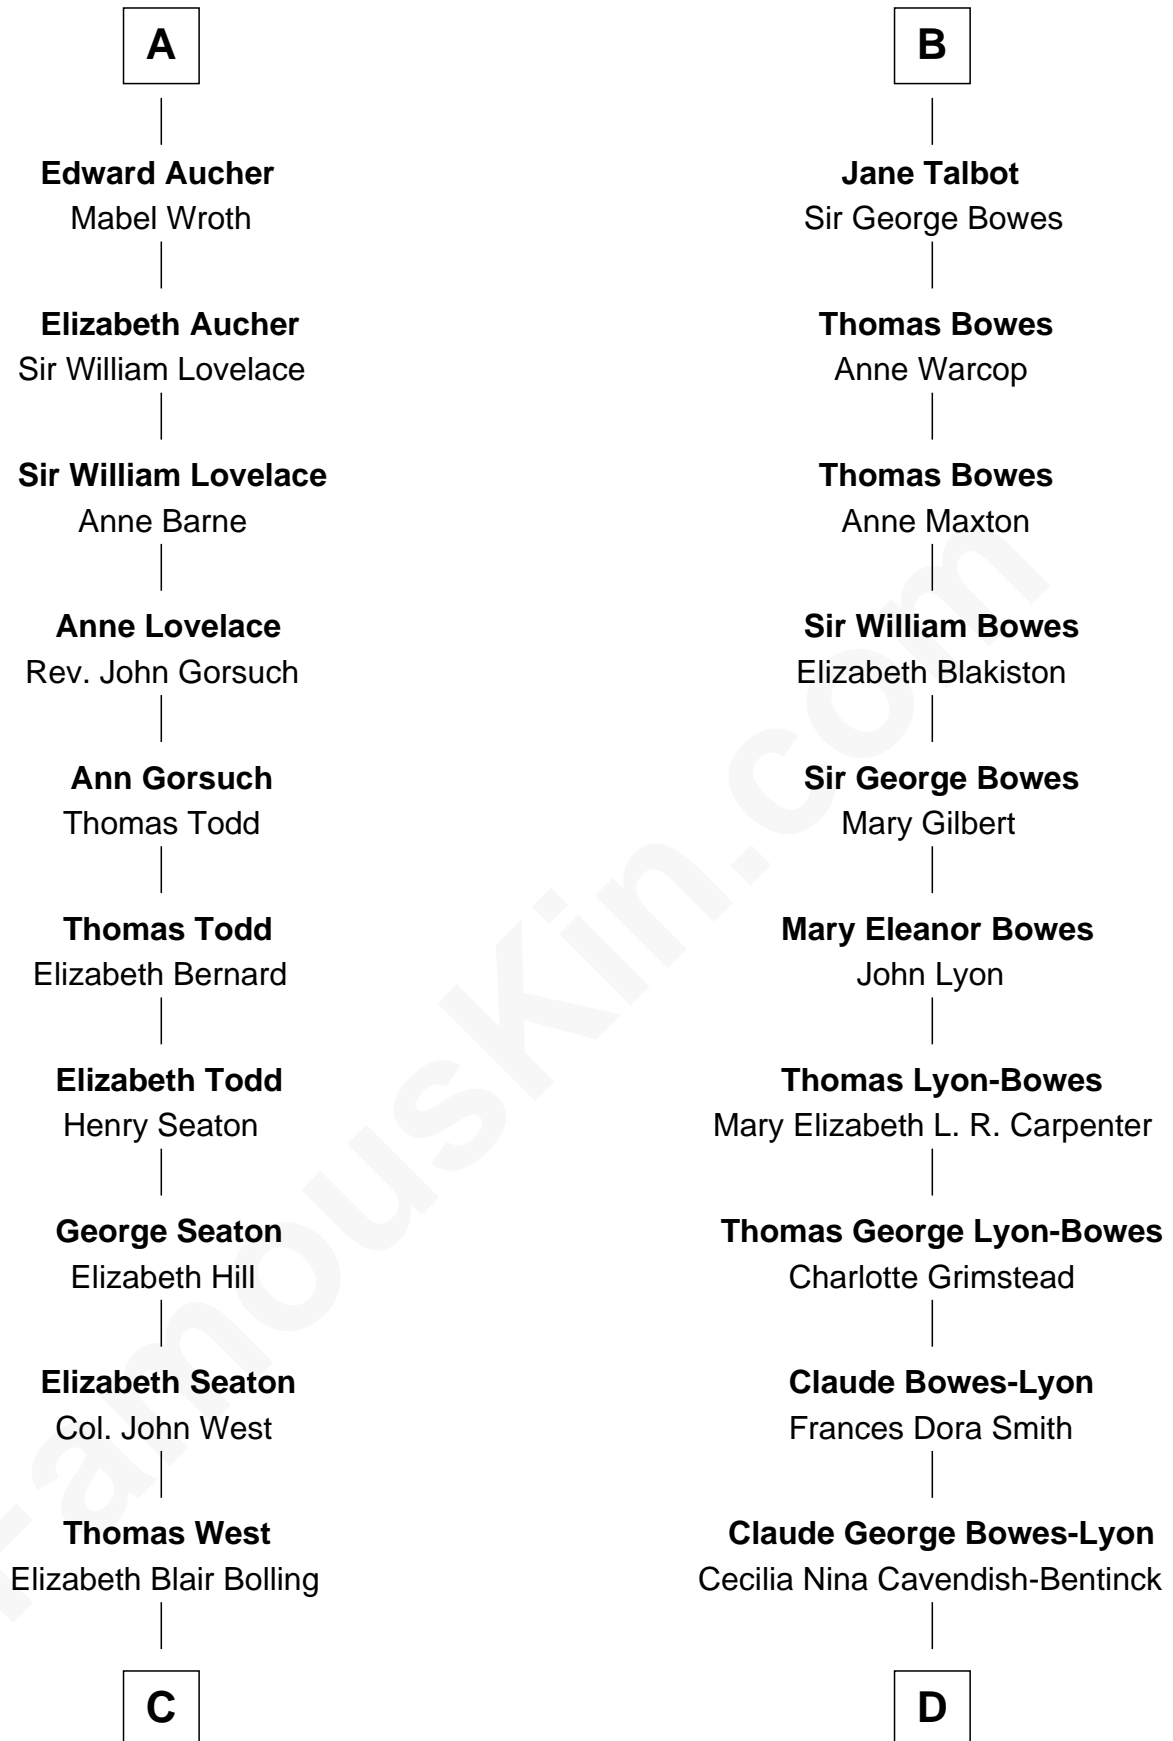

# FamousKin.com Relationship Chart of

**Harry F. Byrd**

*50th Governor of Virginia*

18th cousin 3 times removed of

**Queen Elizabeth II**

*Queen of the United Kingdom*

Elizabeth II photo by [Eric Draper](#)