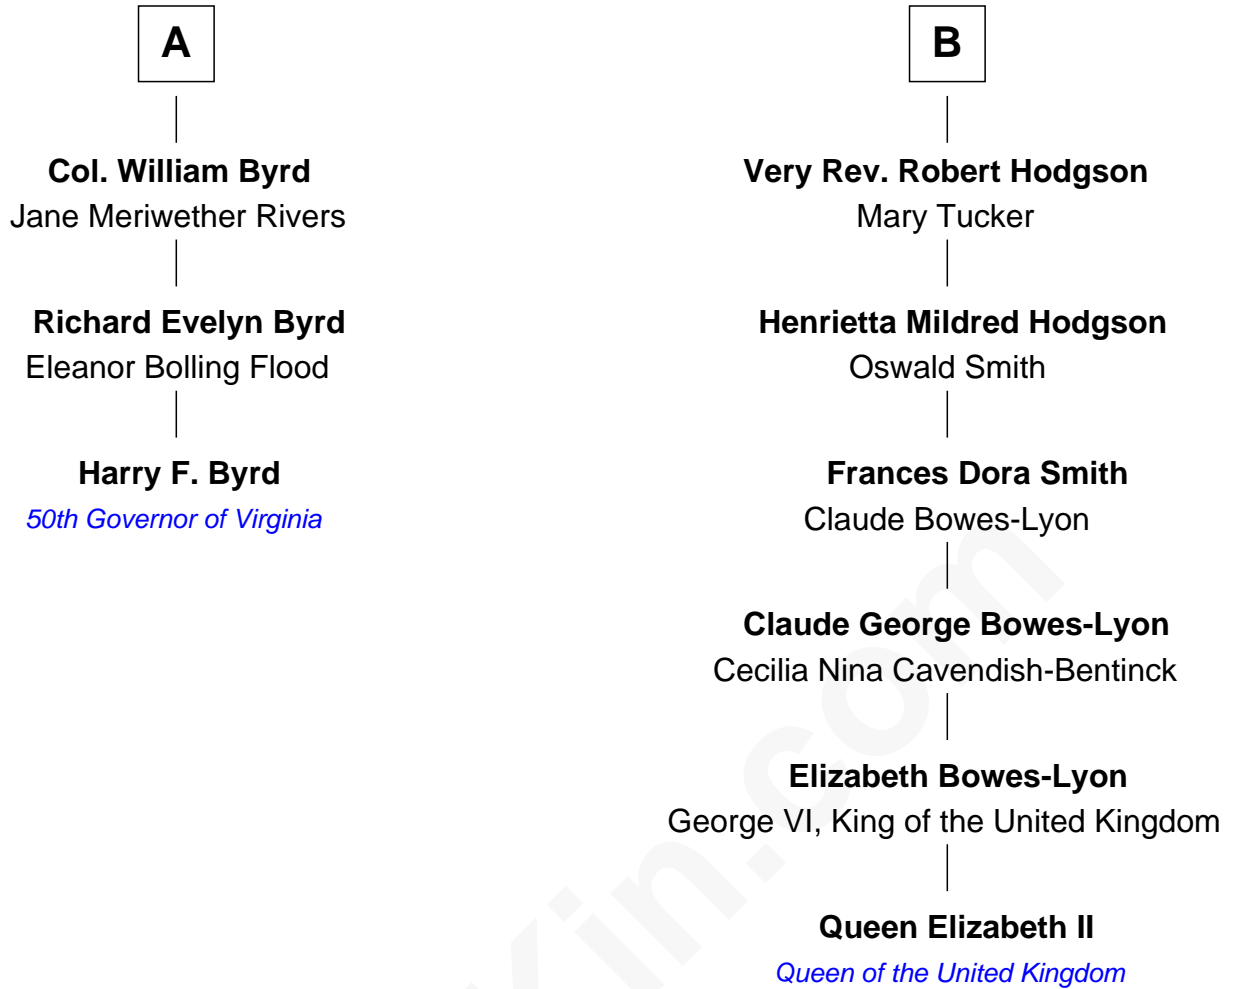

FamousKin.com Relationship Chart of

Harry F. Byrd

50th Governor of Virginia

9th cousin 3 times removed of

Queen Elizabeth II

Queen of the United Kingdom

Francis Bernard

Alice Hazlewood

Elizabeth Bernard

Thomas Harrison

Probable

Benjamin Harrison

Mary - - - - -

Benjamin Harrison

Hannah Churchill

Nathaniel Harrison

Mary Cary

Nathaniel Harrison

Mary Digges

Benjamin Harrison

Evelyn Taylor Byrd

Anne Harrison

Richard Evelyn Byrd

A

Mildred Smith

Robert Porteus

Robert Porteus

Judith Cockayne

Mildred Porteus

Robert Hodgson

B

Elizabeth II photo by [Eric Draper](#)