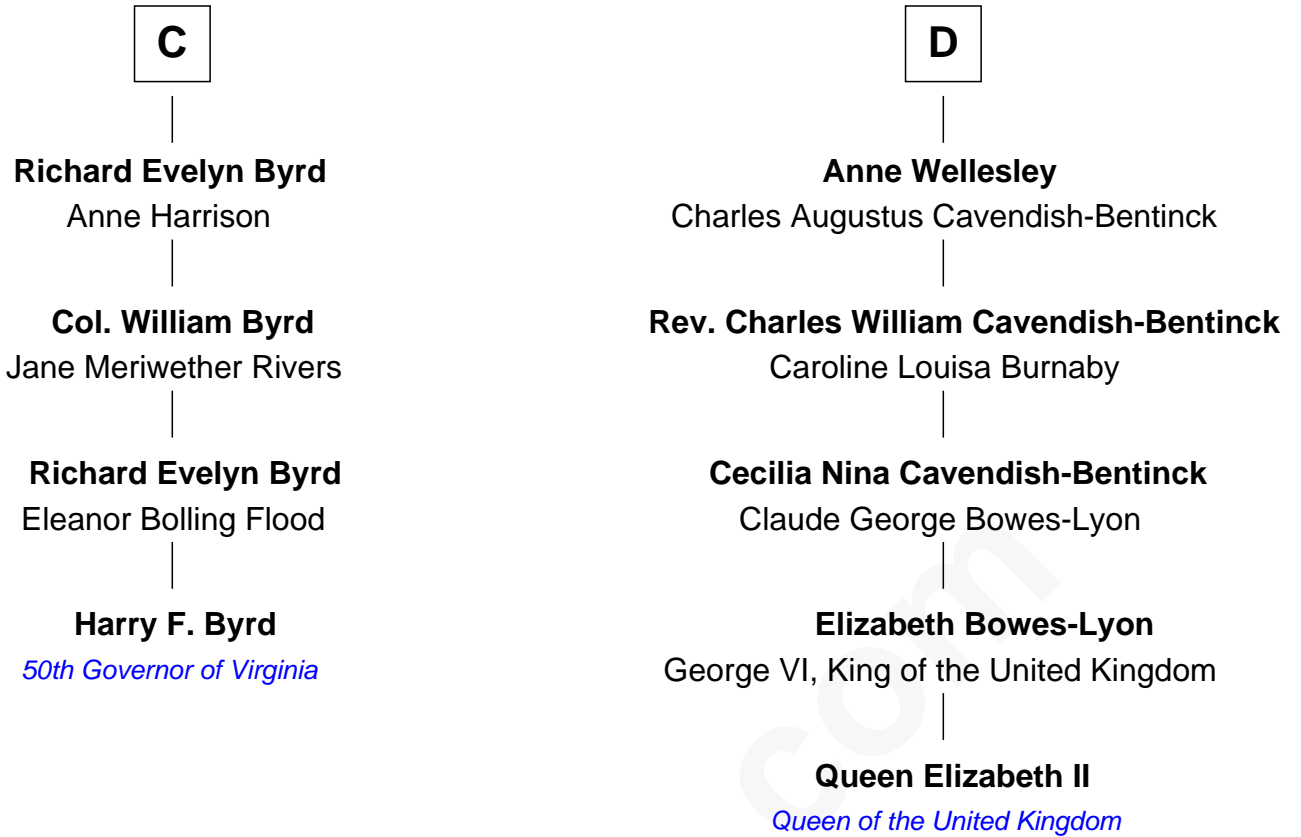

FamousKin.com Relationship Chart of

Harry F. Byrd

50th Governor of Virginia

20th cousin 1 time removed of

Queen Elizabeth II

Queen of the United Kingdom

Elizabeth II photo by [Eric Draper](#)