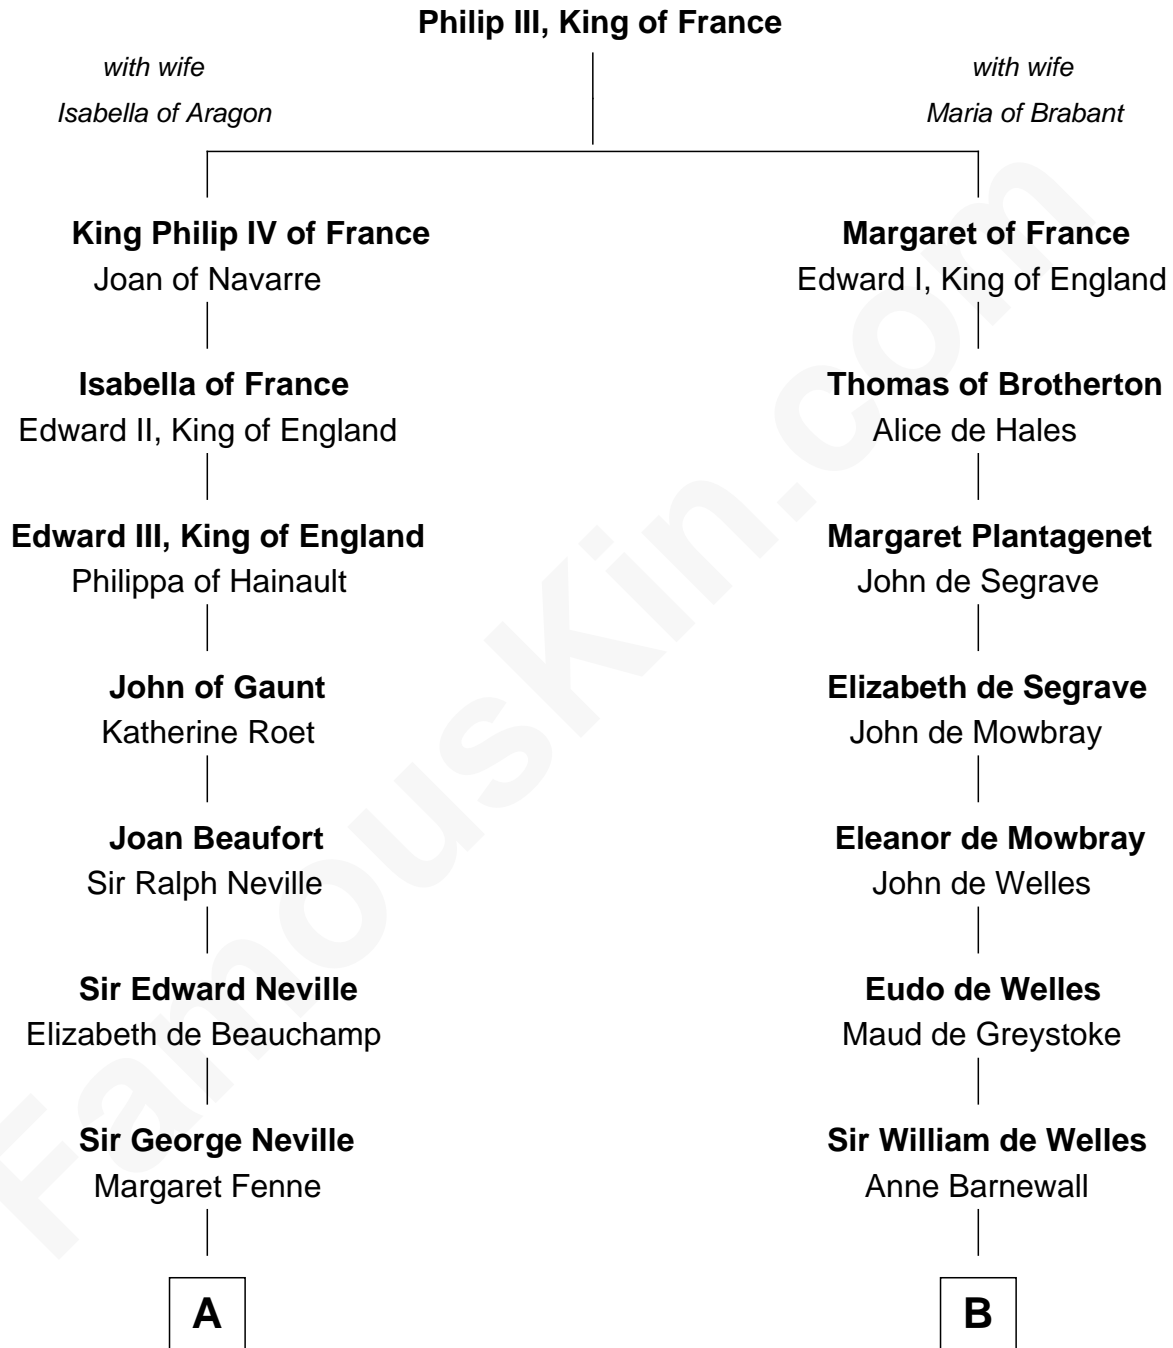

FamousKin.com Relationship Chart of

Harry F. Byrd

50th Governor of Virginia

20th cousin 1 time removed of

Queen Elizabeth II

Queen of the United Kingdom

Elizabeth II photo by [Eric Draper](#)