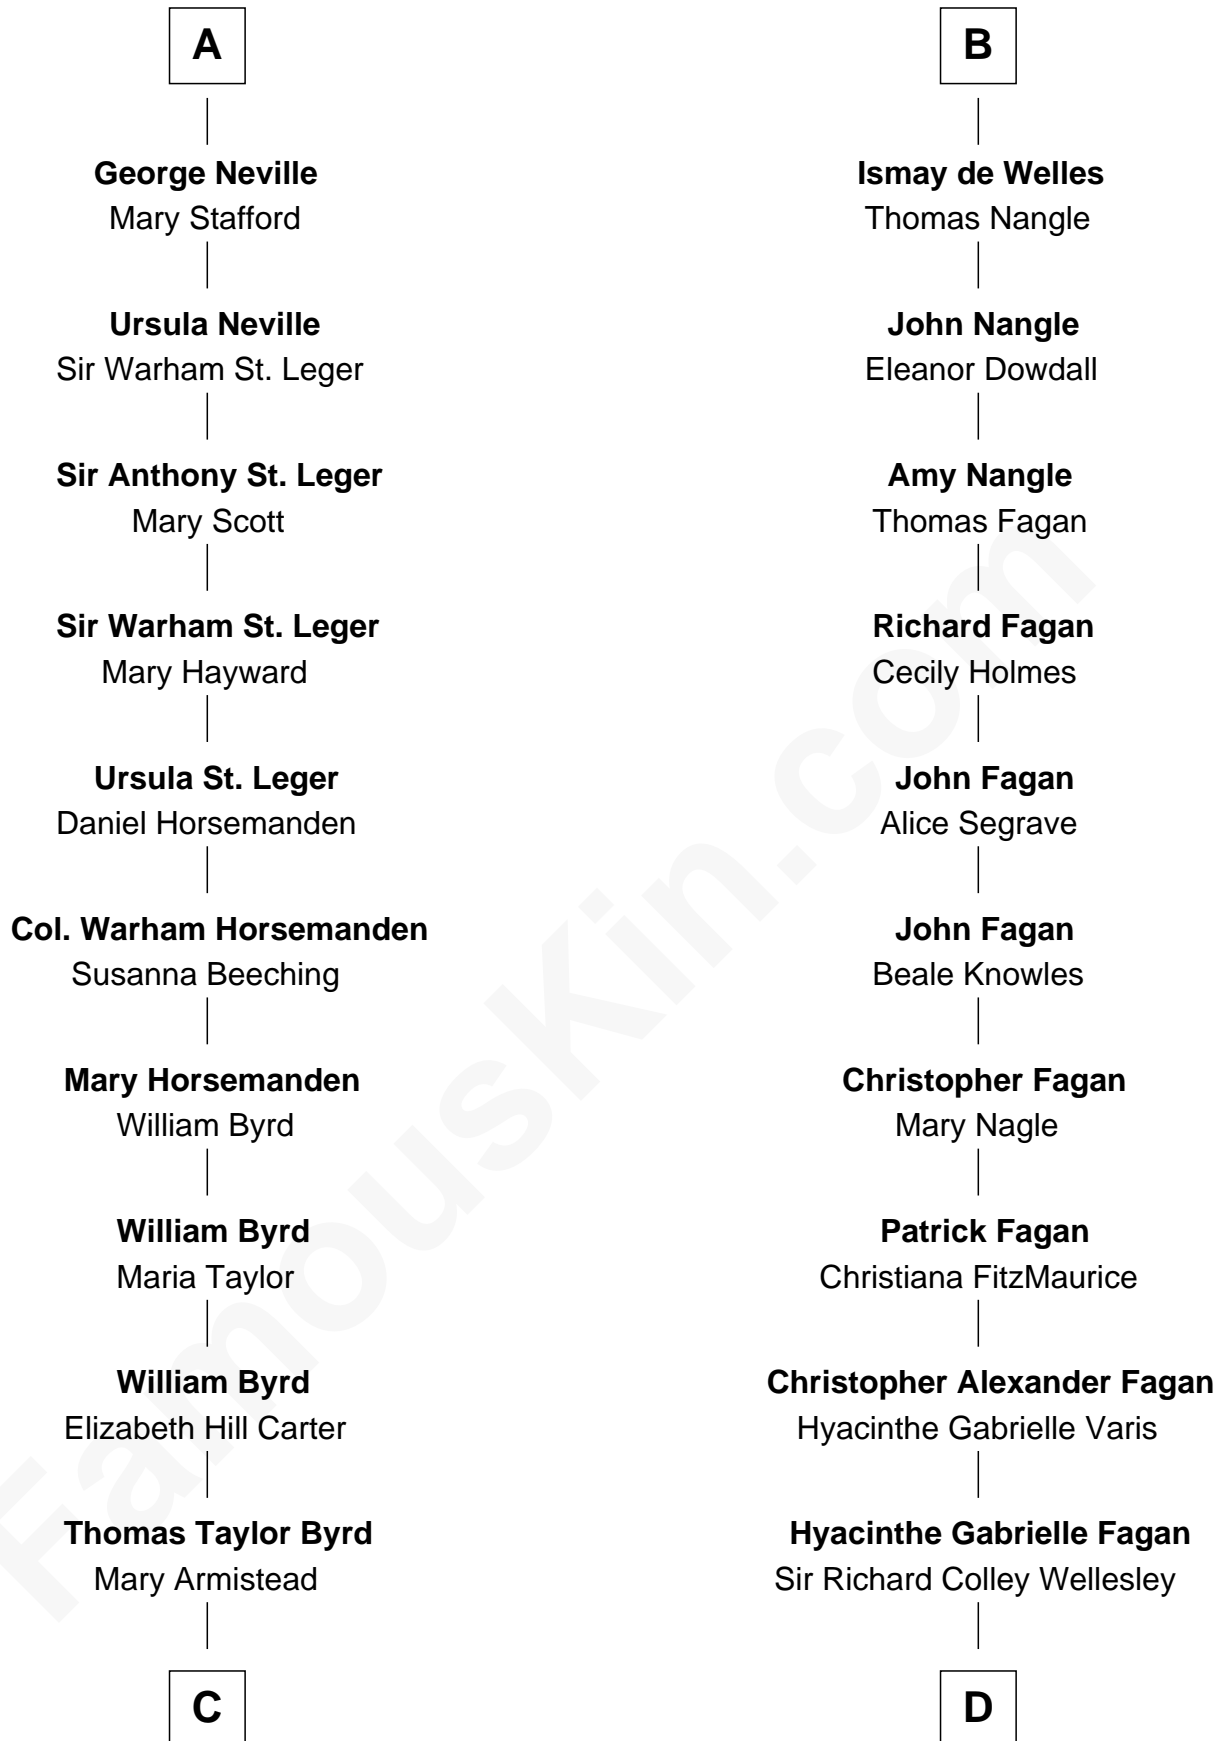

FamousKin.com Relationship Chart of

Harry F. Byrd

50th Governor of Virginia

20th cousin 1 time removed of

Queen Elizabeth II

Queen of the United Kingdom

Elizabeth II photo by [Eric Draper](#)