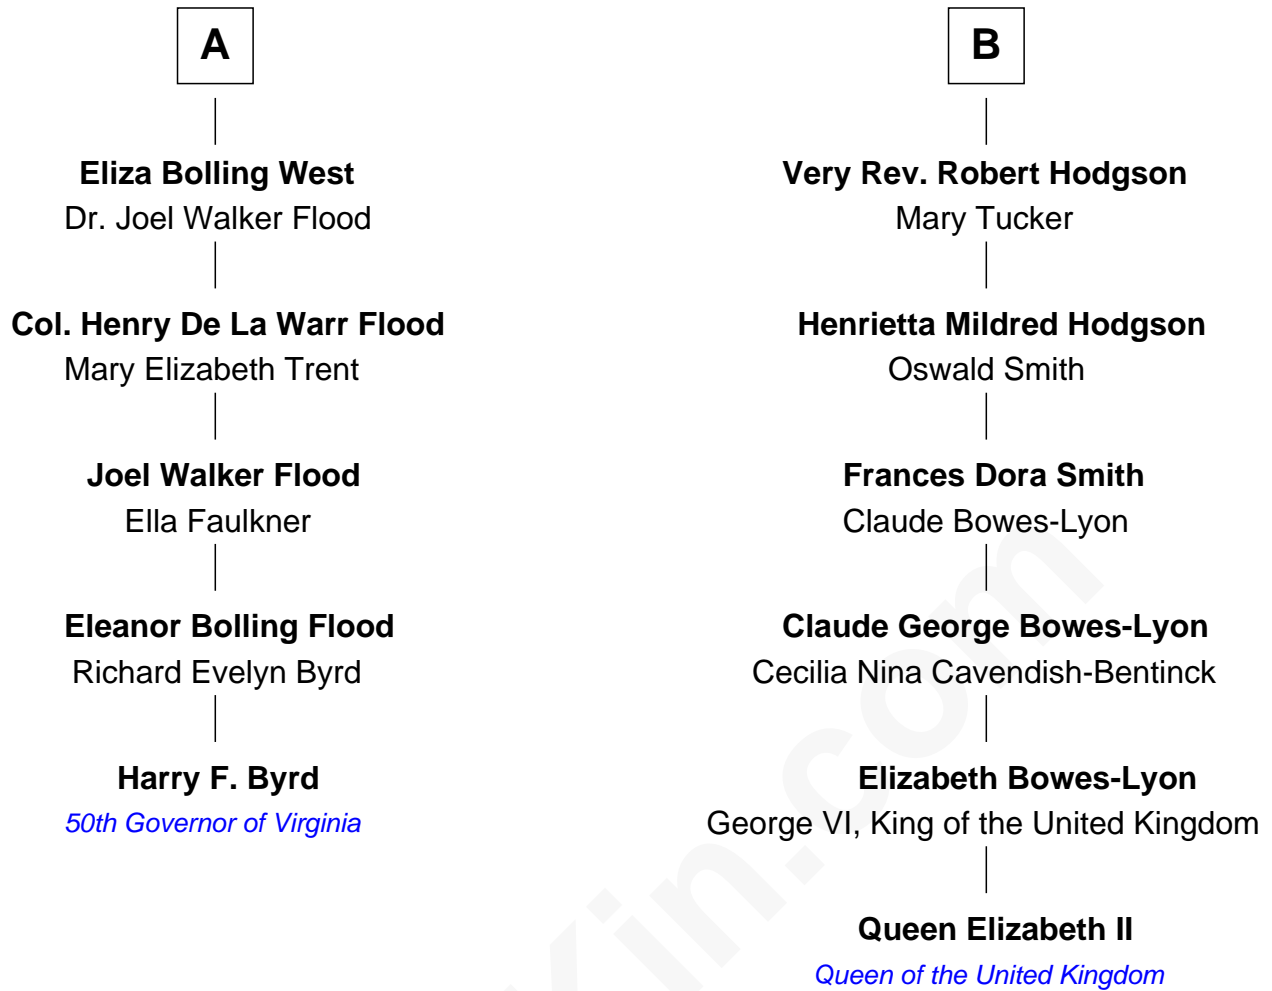

FamousKin.com Relationship Chart of

Harry F. Byrd

50th Governor of Virginia

11th cousin 1 time removed of

Queen Elizabeth II

Queen of the United Kingdom

Anthony Woolhouse

Millicent Strelley

Elizabeth II photo by [Eric Draper](#)