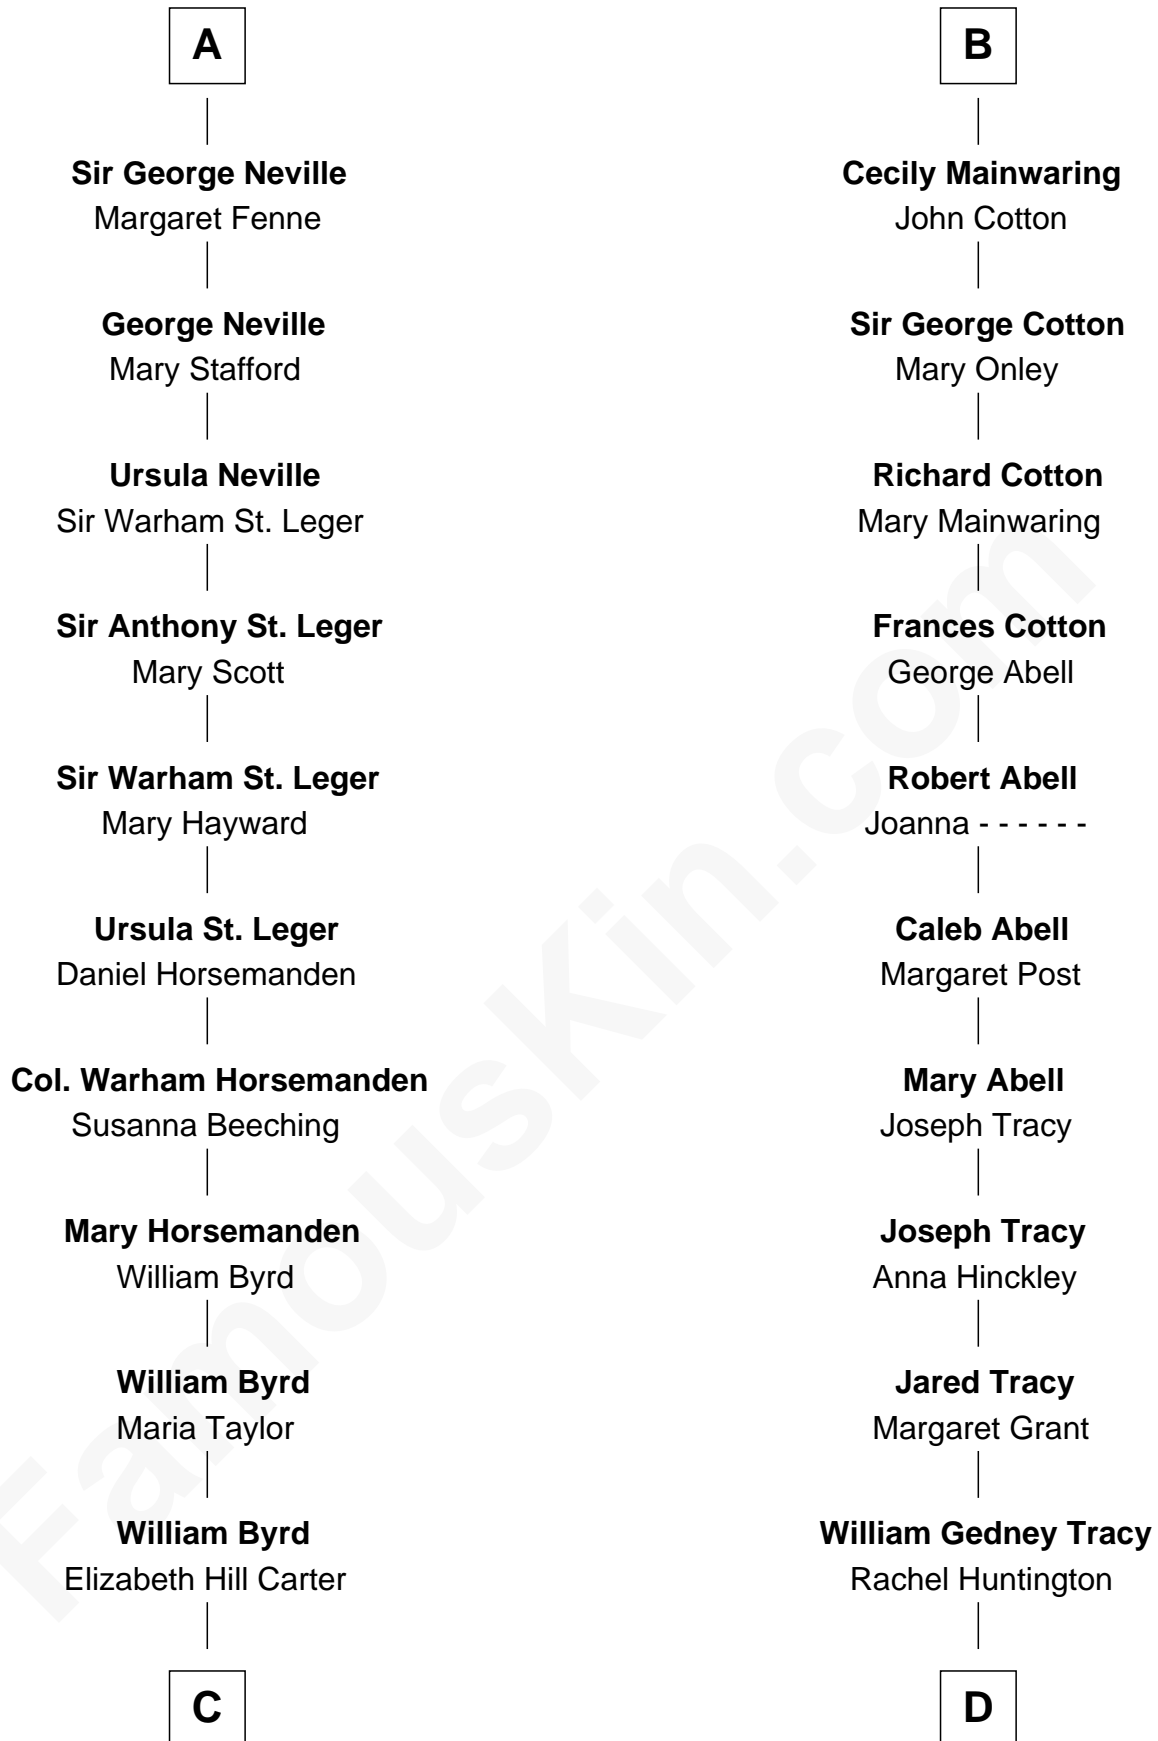

FamousKin.com Relationship Chart of

Harry F. Byrd

50th Governor of Virginia

20th cousin 1 time removed of

Henry Sturgis Morgan

Co-Founder of Morgan Stanley

Sir Roger de Quincy

Helen of Galloway

Elizabeth Betteshorne

Elizabeth Berkeley

Sir John Sutton

Jane Sutton

Thomas Mainwaring

B

C

Thomas Taylor Byrd

Mary Armistead

Richard Evelyn Byrd

Anne Harrison

Col. William Byrd

Jane Meriwether Rivers

Richard Evelyn Byrd

Eleanor Bolling Flood

Harry F. Byrd