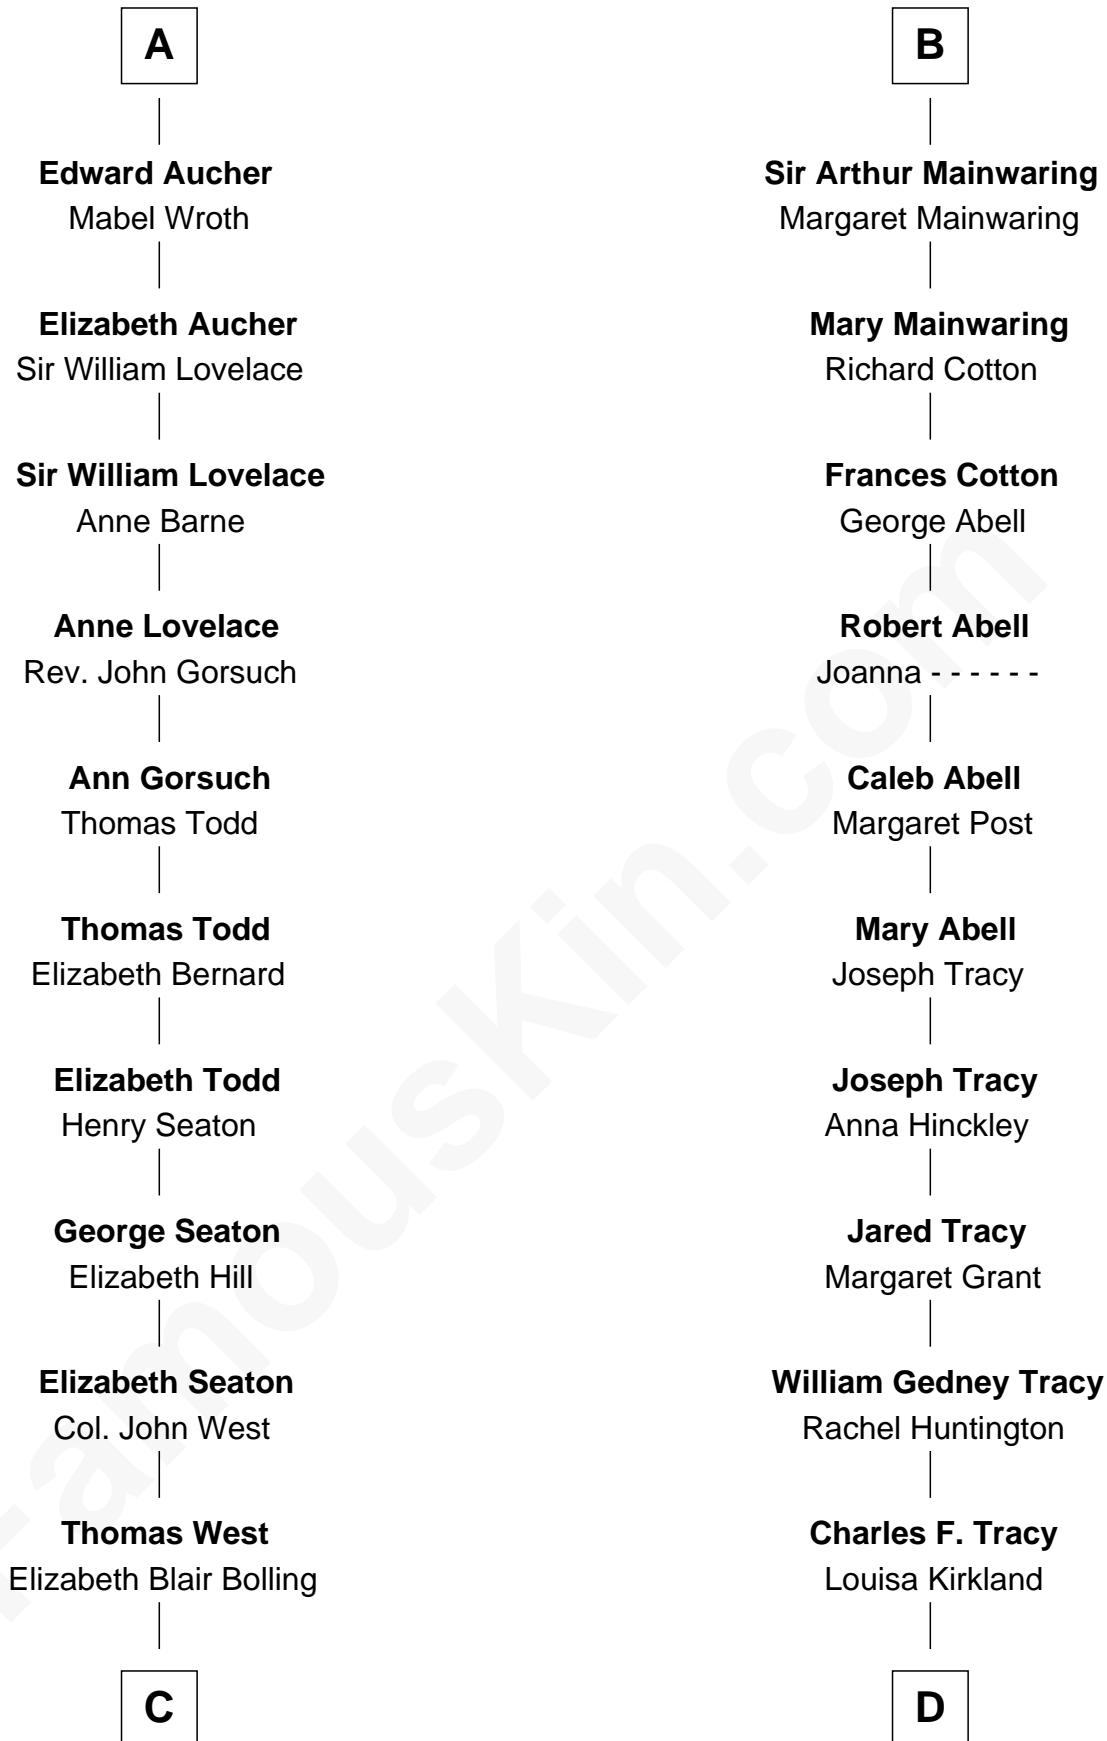

# FamousKin.com Relationship Chart of

**Harry F. Byrd**

*50th Governor of Virginia*

19th cousin 2 times removed of

**Henry Sturgis Morgan**

*Co-Founder of Morgan Stanley*

**C**

**Eliza Bolling West**  
Dr. Joel Walker Flood

**Col. Henry De La Warr Flood**  
Mary Elizabeth Trent

**Joel Walker Flood**  
Ella Faulkner

**Eleanor Bolling Flood**  
Richard Evelyn Byrd

**Harry F. Byrd**  
*50th Governor of Virginia*

**D**

**Frances Louisa Tracy**  
John Pierpont Morgan