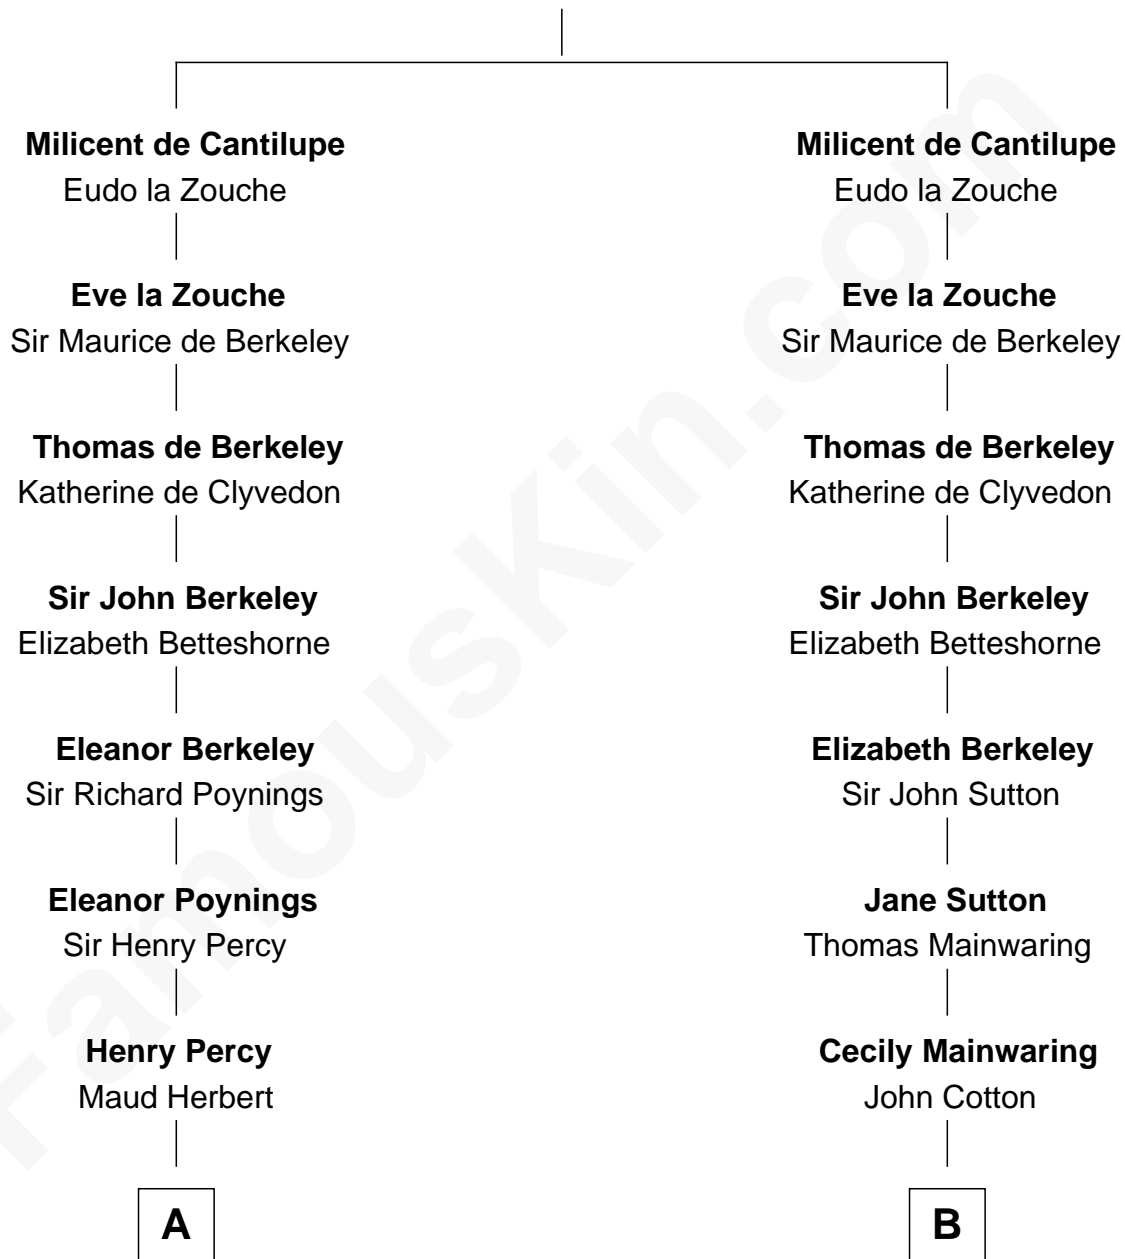

FamousKin.com Relationship Chart of

Harry F. Byrd

50th Governor of Virginia

19th cousin 2 times removed of

Henry Sturgis Morgan

Co-Founder of Morgan Stanley

Sir William de Cantilupe

Eve de Braiose

C

Thomas Taylor Byrd

Mary Armistead

Richard Evelyn Byrd

Anne Harrison

Col. William Byrd

Jane Meriwether Rivers

Richard Evelyn Byrd

Eleanor Bolling Flood

Harry F. Byrd

50th Governor of Virginia

D

Frances Louisa Tracy

John Pierpont Morgan

John Pierpont Morgan

Jane Norton Grew