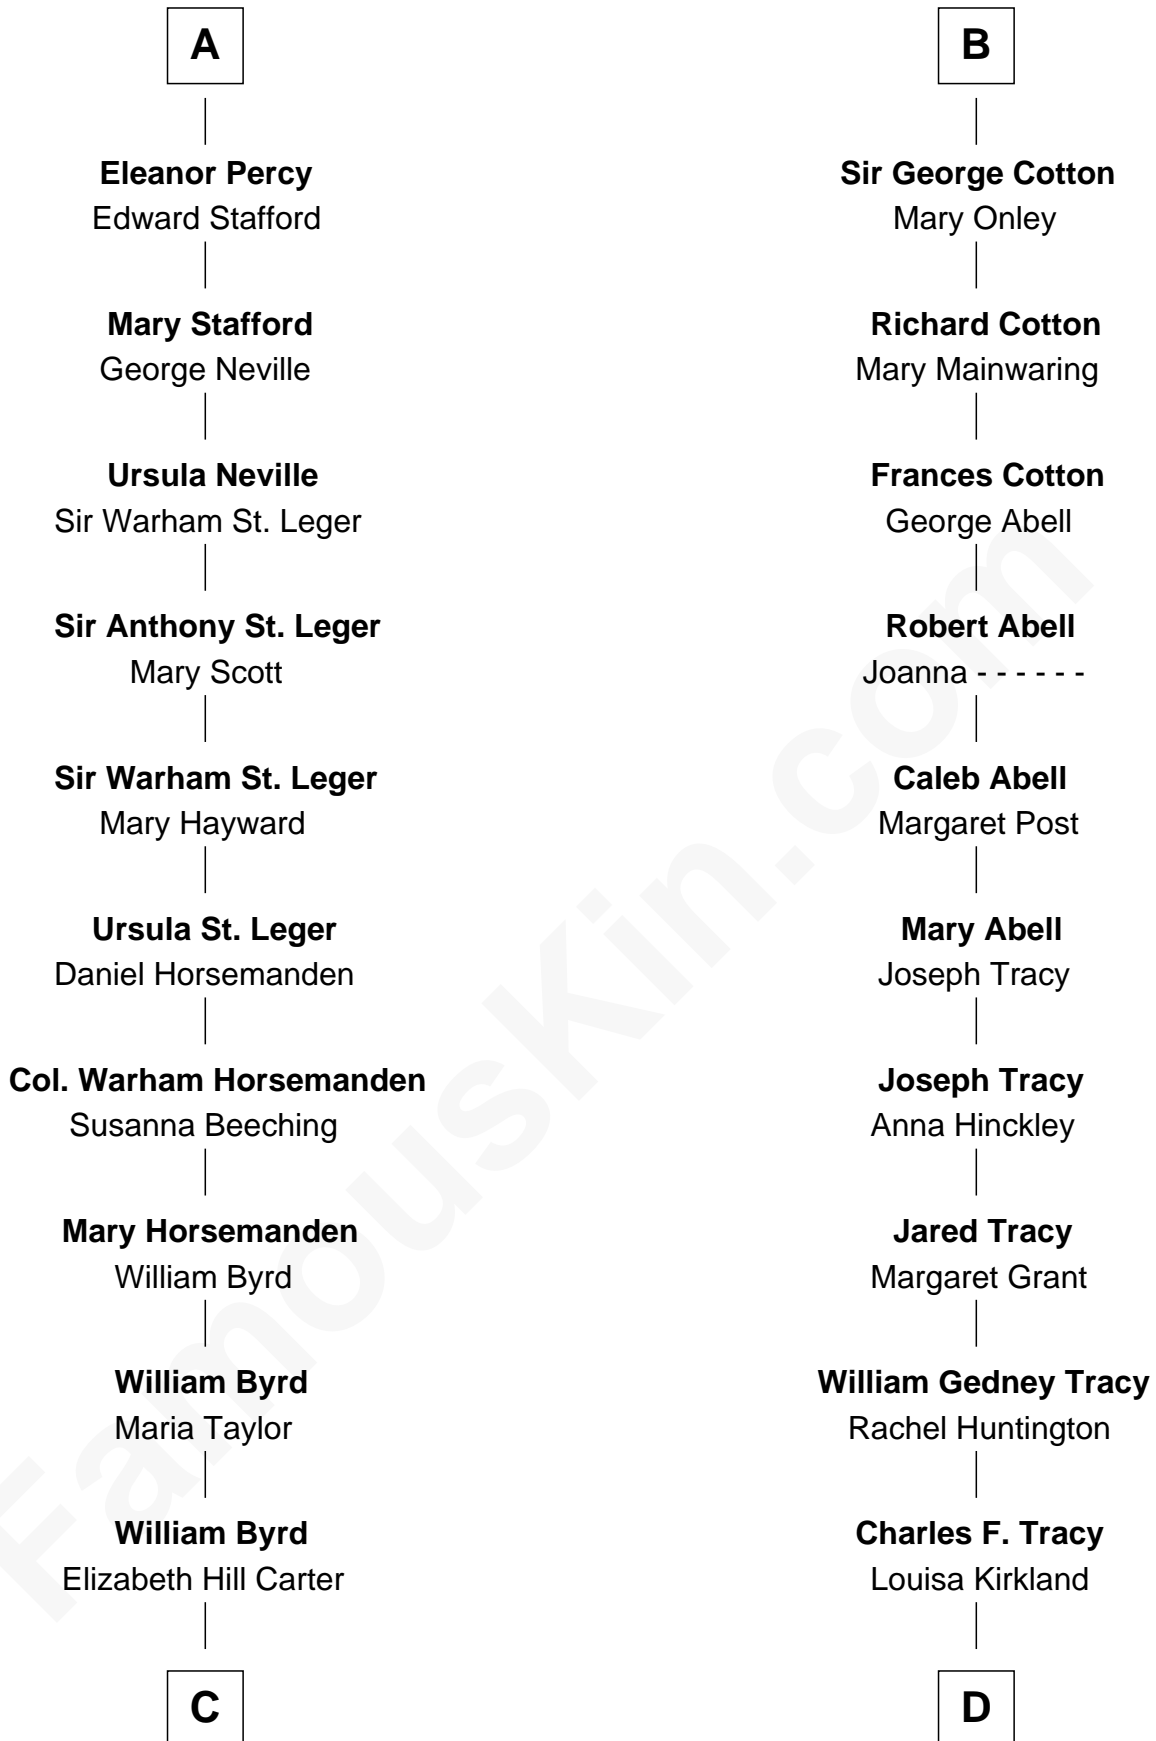

FamousKin.com Relationship Chart of

Harry F. Byrd

50th Governor of Virginia

19th cousin 2 times removed of

Henry Sturgis Morgan

Co-Founder of Morgan Stanley

Sir William de Cantilupe

Eve de Braiose

C

Thomas Taylor Byrd

Mary Armistead

Richard Evelyn Byrd

Anne Harrison

Col. William Byrd

Jane Meriwether Rivers

Richard Evelyn Byrd

Eleanor Bolling Flood

Harry F. Byrd

50th Governor of Virginia

D

Frances Louisa Tracy

John Pierpont Morgan

John Pierpont Morgan

Jane Norton Grew