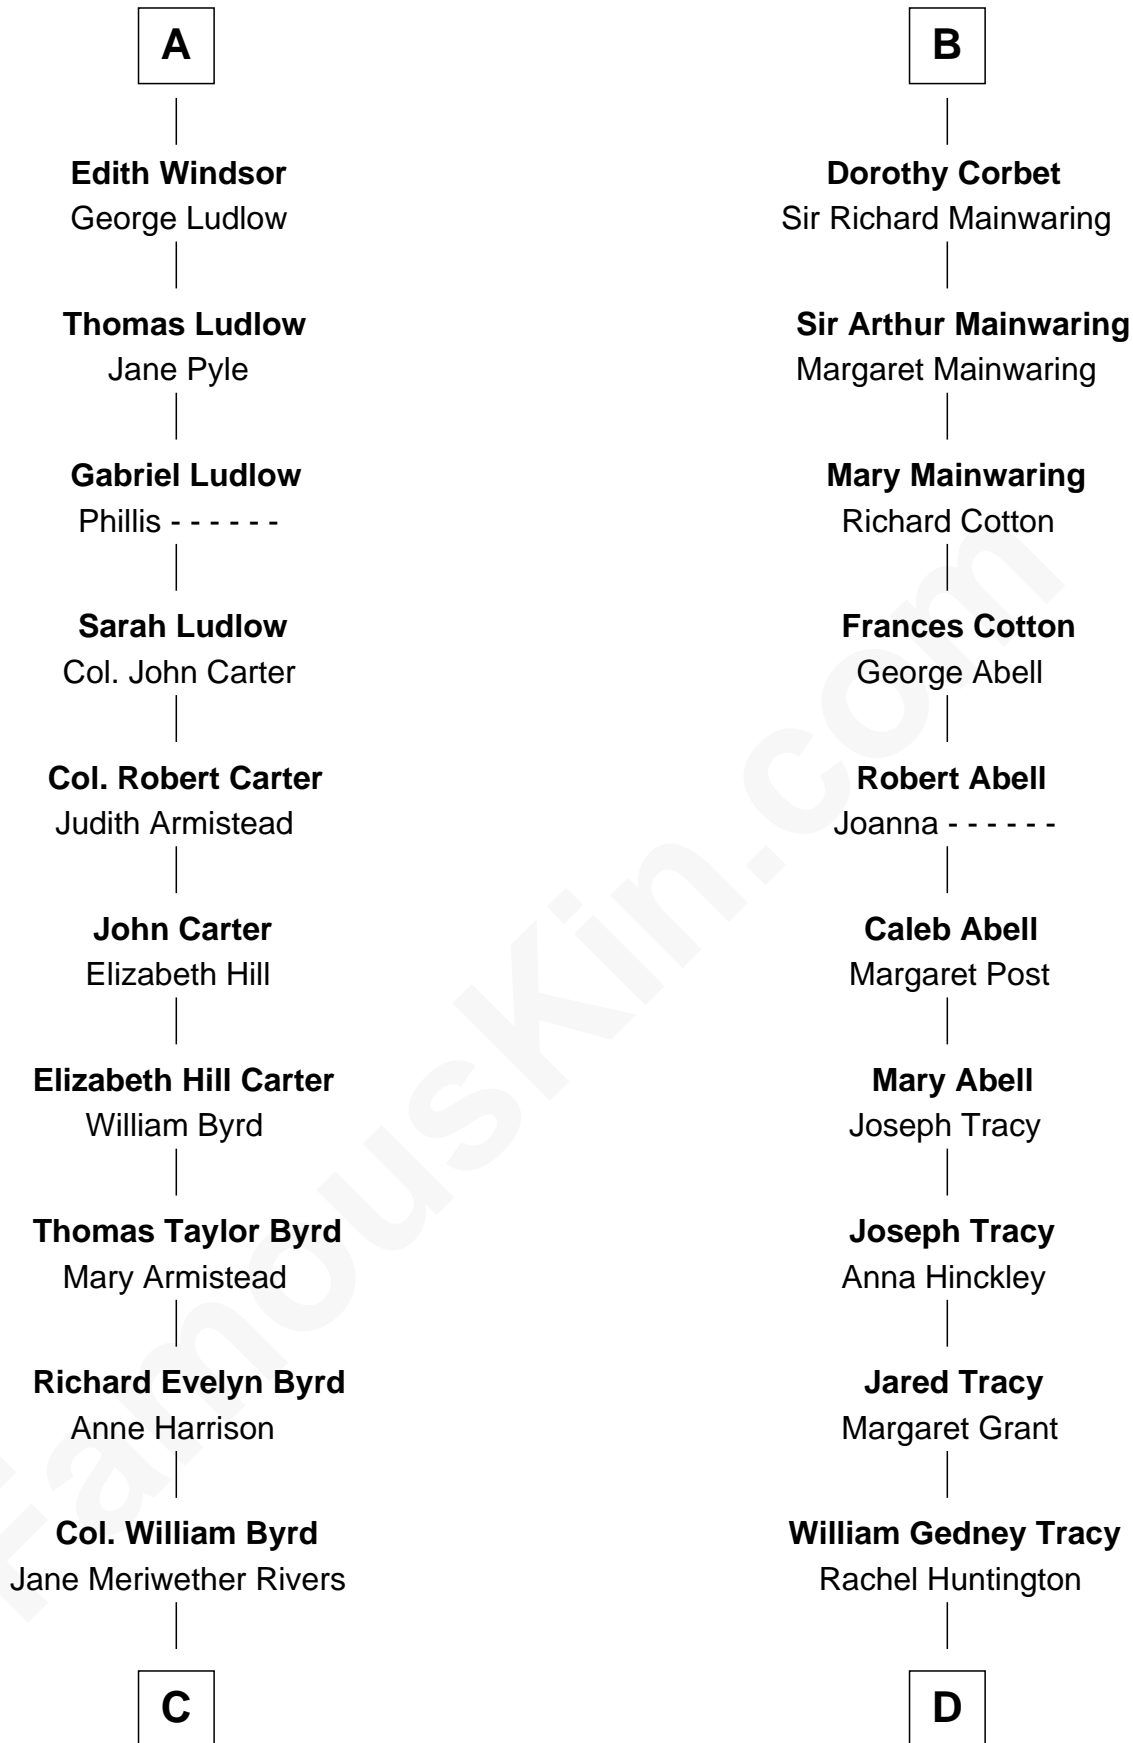

FamousKin.com Relationship Chart of

Harry F. Byrd

50th Governor of Virginia

18th cousin 2 times removed of

Henry Sturgis Morgan

Co-Founder of Morgan Stanley

Humphrey de Bohun

Elizabeth Plantagenet

C

Richard Evelyn Byrd
Eleanor Bolling Flood

Harry F. Byrd
50th Governor of Virginia

D

Charles F. Tracy
Louisa Kirkland

Frances Louisa Tracy
John Pierpont Morgan

John Pierpont Morgan
Jane Norton Grew

Henry Sturgis Morgan
Co-Founder of Morgan Stanley