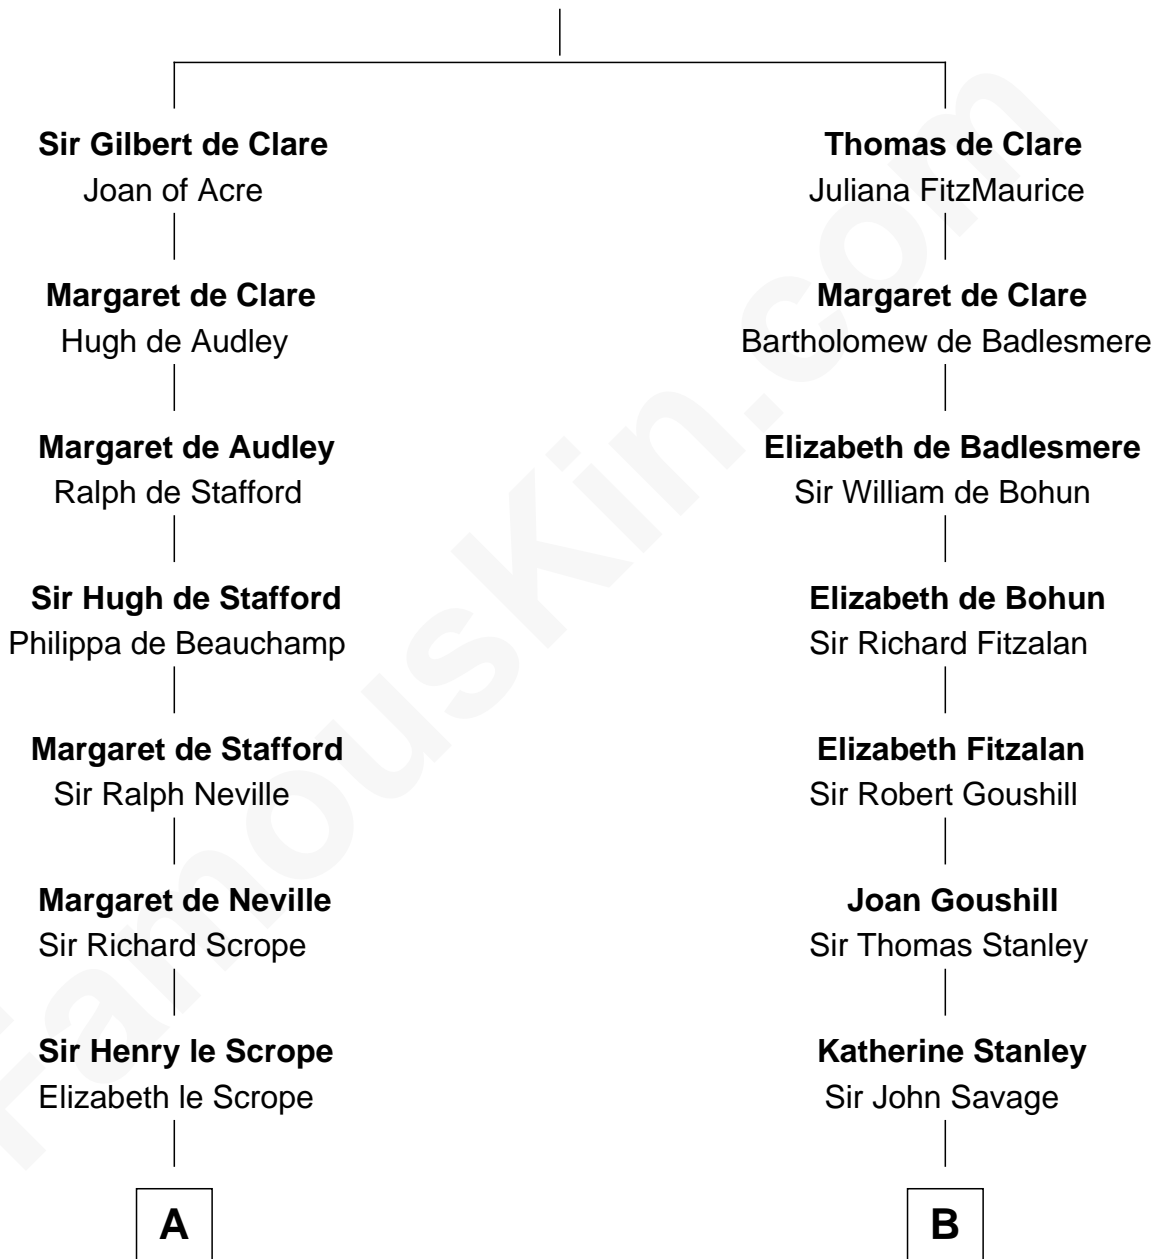

FamousKin.com Relationship Chart of

Harry F. Byrd

50th Governor of Virginia

18th cousin 2 times removed of

Fitzhugh Lee

40th Governor of Virginia

Sir Richard de Clare

Maud de Lacy

C

Anne Harrison
Richard Evelyn Byrd

Col. William Byrd
Jane Meriwether Rivers

Richard Evelyn Byrd
Eleanor Bolling Flood

Harry F. Byrd
50th Governor of Virginia

D

Sydney Smith Lee
Anna Maria Mason

Fitzhugh Lee
40th Governor of Virginia