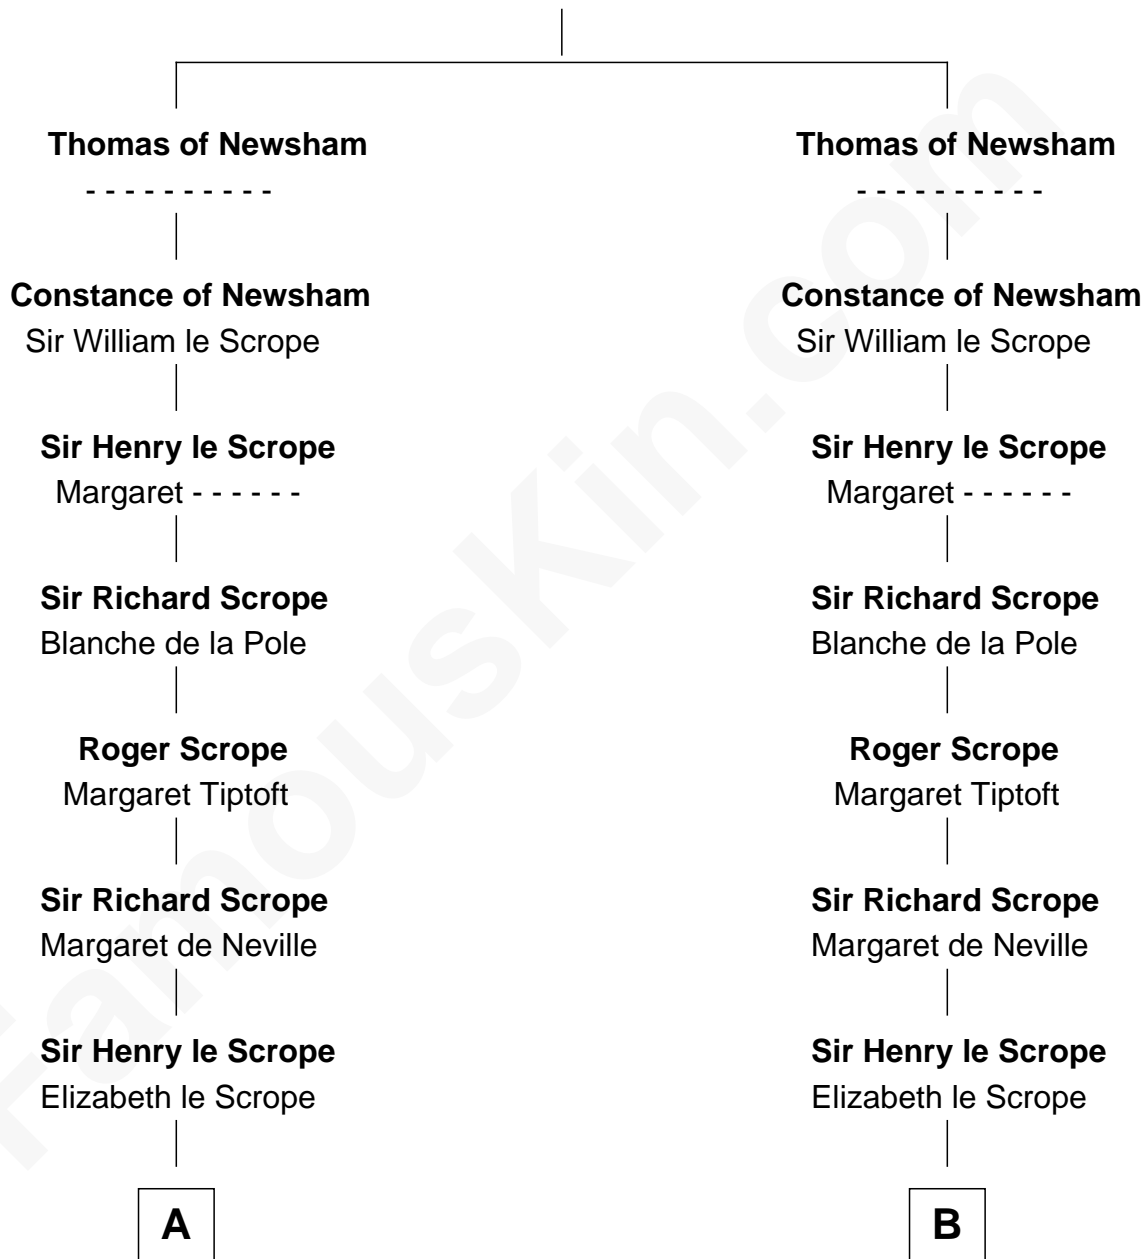

FamousKin.com Relationship Chart of

Harry F. Byrd

50th Governor of Virginia

19th cousin 1 time removed of

Fitzhugh Lee

40th Governor of Virginia

Gillo de Newsham

C

Anne Harrison
Richard Evelyn Byrd

Col. William Byrd
Jane Meriwether Rivers

Richard Evelyn Byrd
Eleanor Bolling Flood

Harry F. Byrd
50th Governor of Virginia

D

Anne Hill Carter
Maj. Gen. Henry Lee

Sydney Smith Lee
Anna Maria Mason

Fitzhugh Lee
40th Governor of Virginia