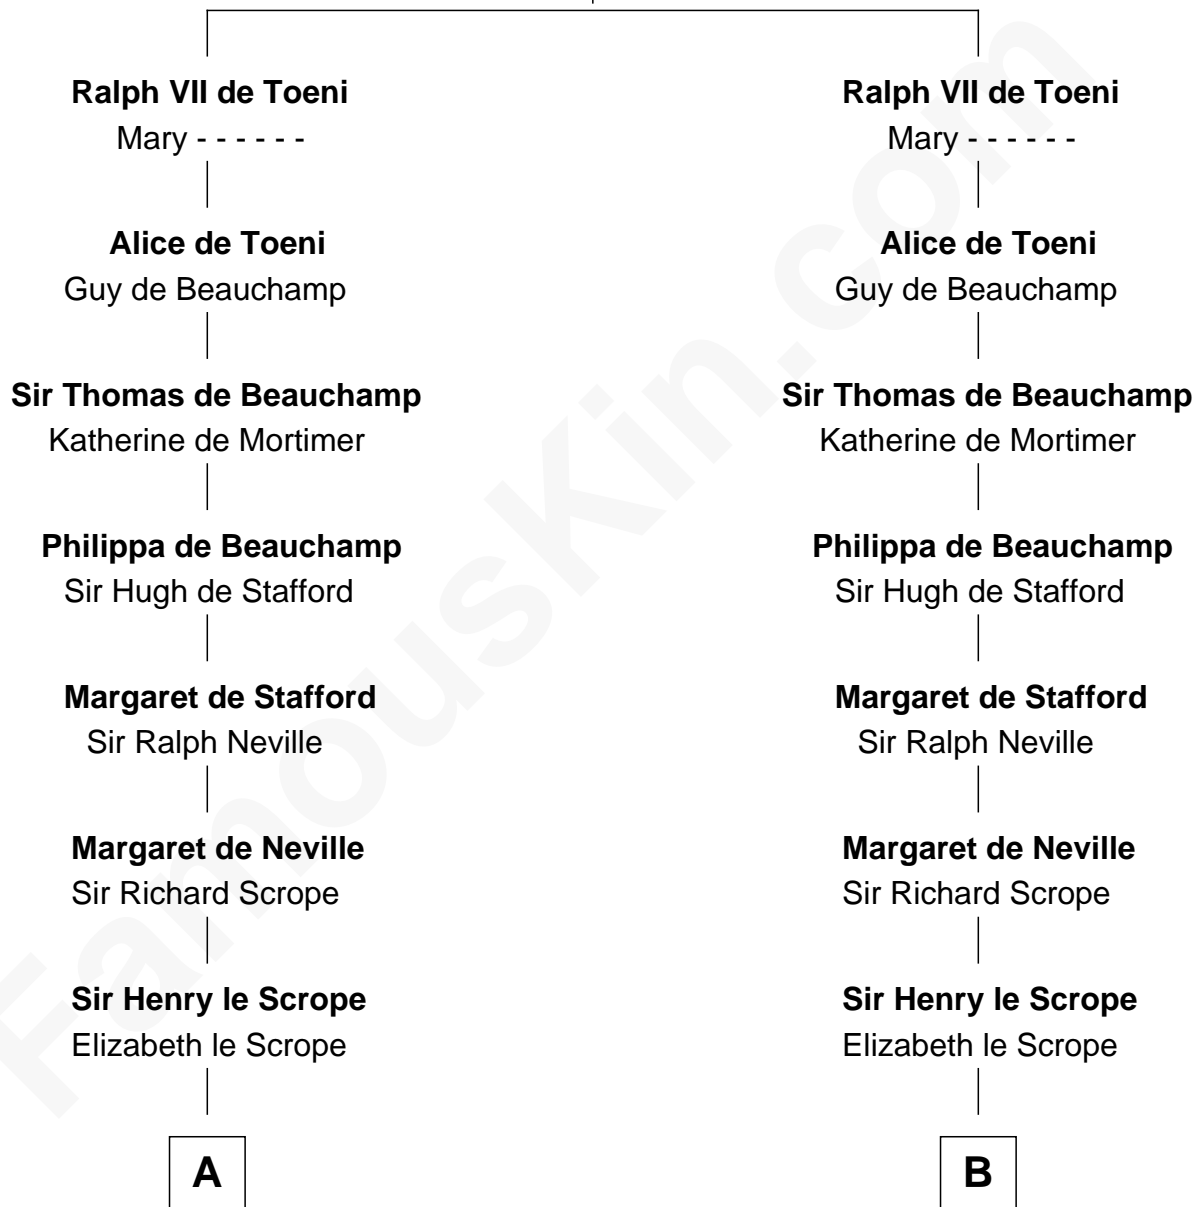

FamousKin.com Relationship Chart of

Harry F. Byrd

50th Governor of Virginia

19th cousin 1 time removed of

Fitzhugh Lee

40th Governor of Virginia

Roger V de Toeni

Alice de Bohun

C

Anne Harrison
Richard Evelyn Byrd

Col. William Byrd
Jane Meriwether Rivers

Richard Evelyn Byrd
Eleanor Bolling Flood

Harry F. Byrd
50th Governor of Virginia

D

Anne Hill Carter
Maj. Gen. Henry Lee

Sydney Smith Lee
Anna Maria Mason

Fitzhugh Lee
40th Governor of Virginia

FamousKin.com