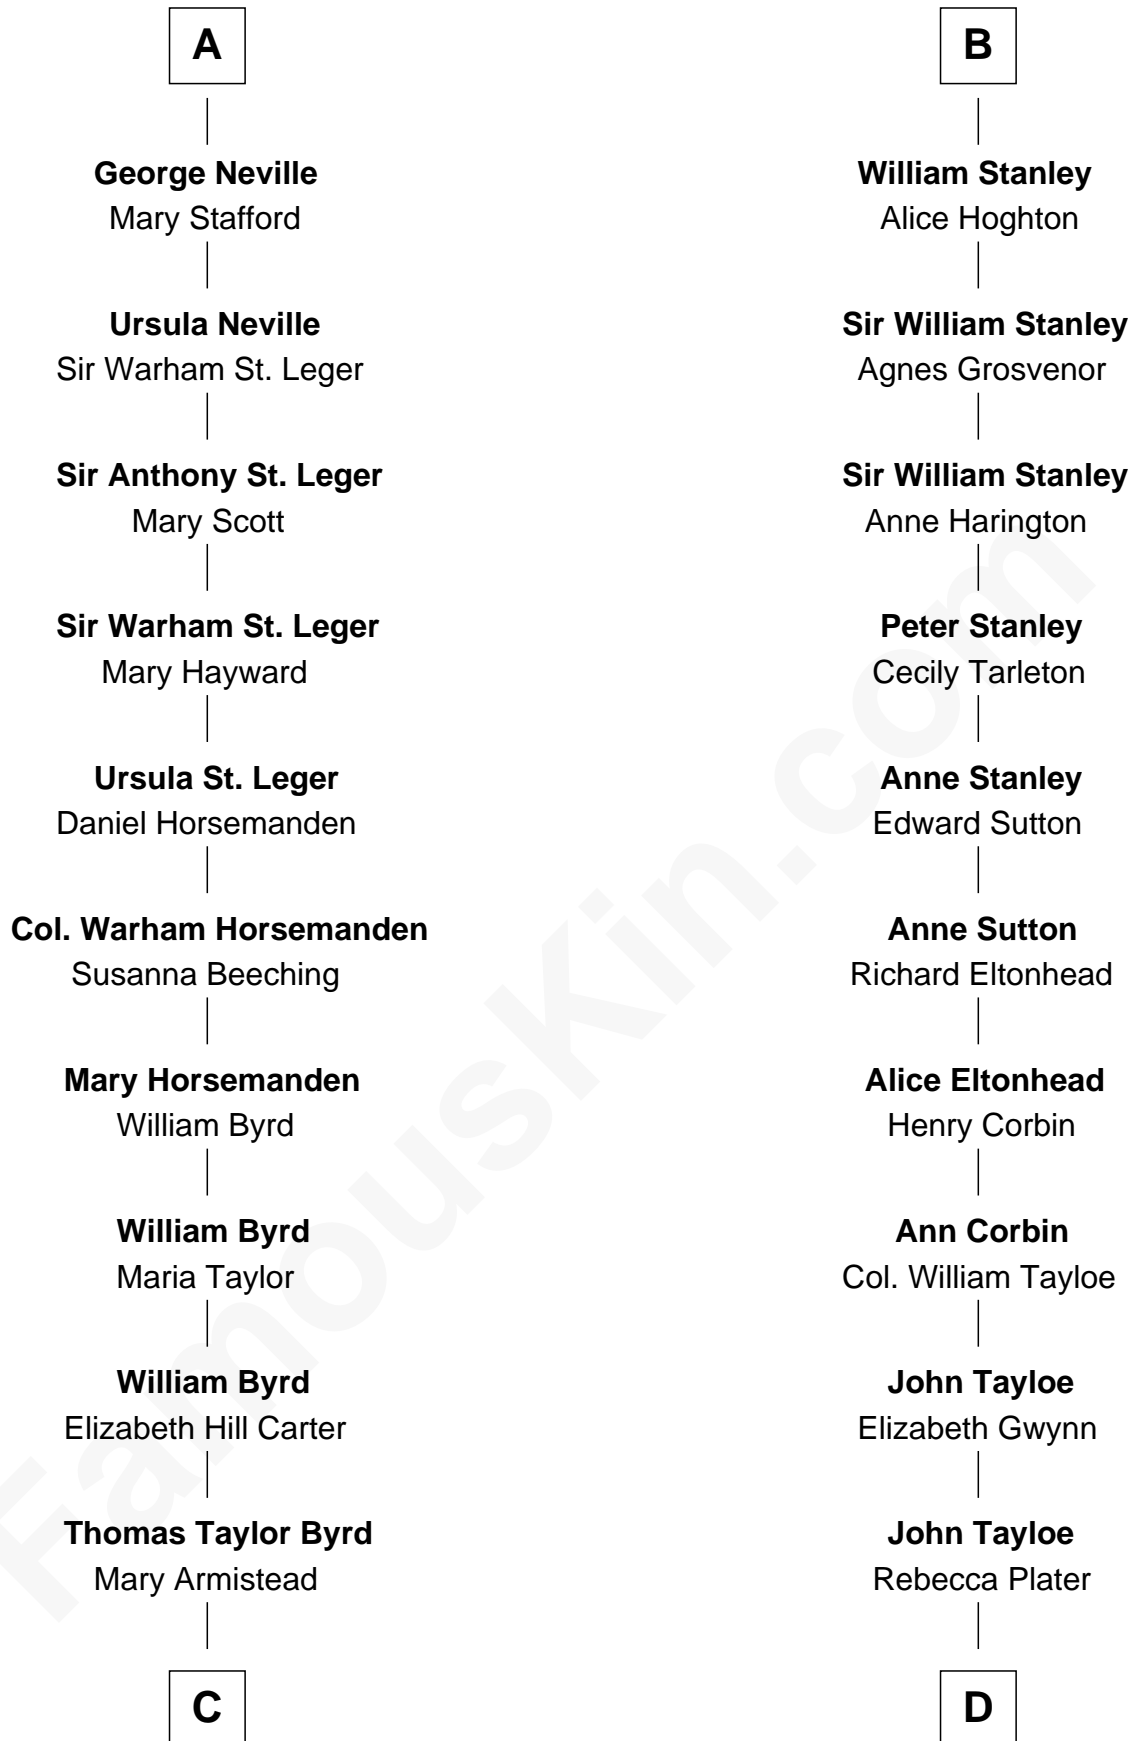

# FamousKin.com Relationship Chart of

**Harry F. Byrd**

*50th Governor of Virginia*

**20th cousin of**

**Henry Lloyd**

*40th Governor of Maryland*

**Alan la Zouche**

Ellen de Quincy

Ela Longespee

**Sir Alan la Zouche**

Eleanor de Segrave

**Maude la Zouche**

Sir Robert de Holland

**Maude de Holland**

Sir Thomas de Swinerton

**Sir Robert de Swinerton**

Elizabeth de Beke

**Maud de Swinerton**

Sir John Savage

**Mary Savage**

William Stanley

**B**

**C**

**Richard Evelyn Byrd**

Anne Harrison

**Col. William Byrd**  
Jane Meriwether Rivers

**Richard Evelyn Byrd**  
Eleanor Bolling Flood

**Harry F. Byrd**  
*50th Governor of Virginia*

**D**

**Elizabeth Tayloe**

Col. Edward Lloyd

**Col. Edward Lloyd**  
Sally Scott Murray