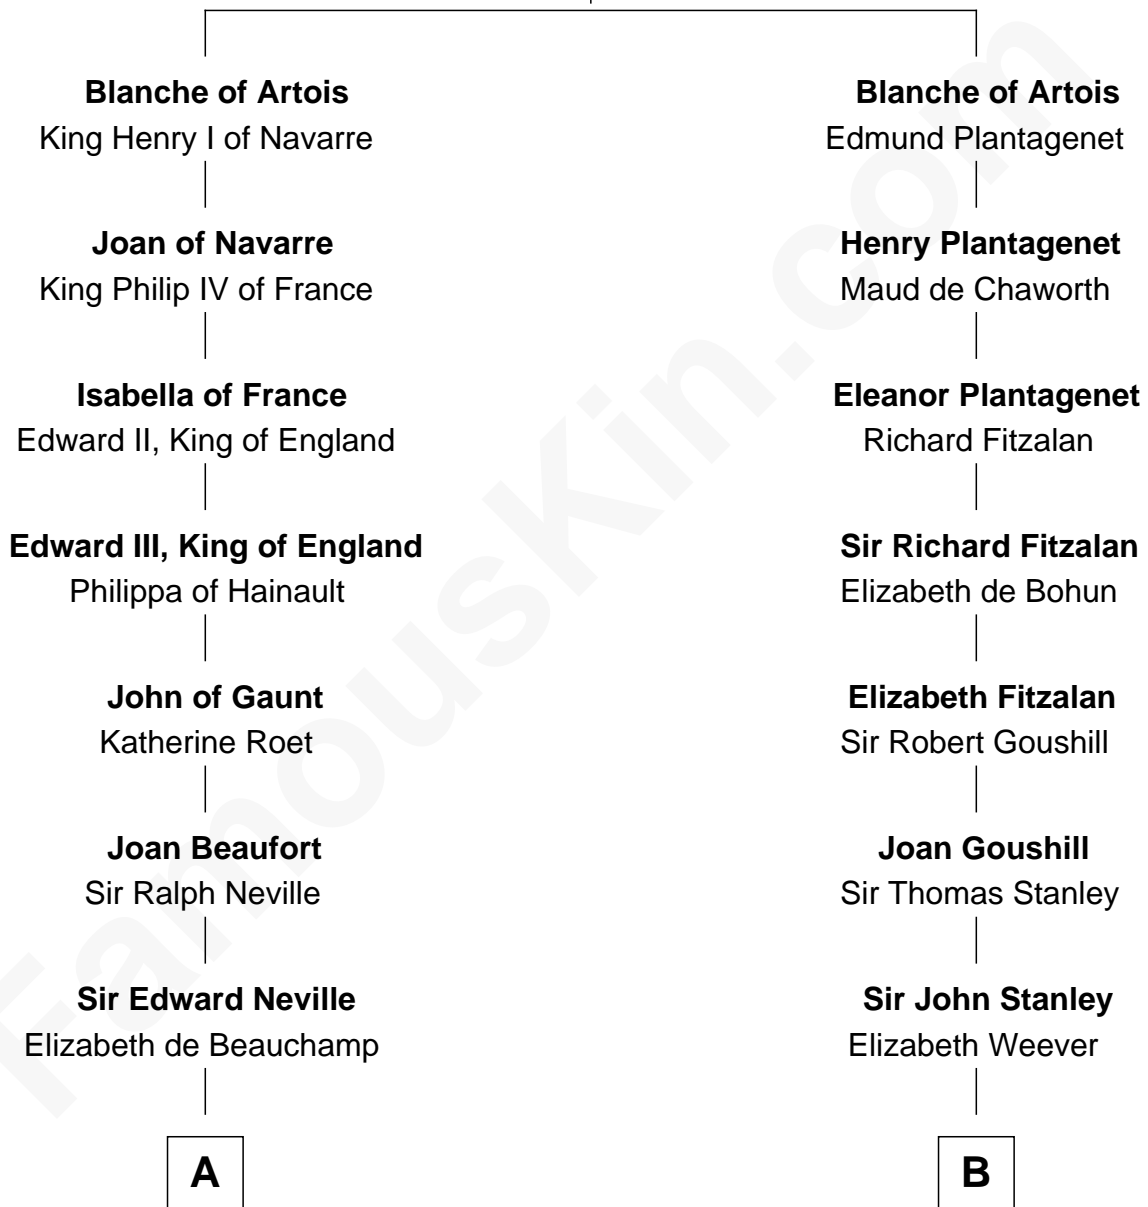

FamousKin.com Relationship Chart of

Harry F. Byrd

50th Governor of Virginia

19th cousin 2 times removed of

Henry Lloyd

40th Governor of Maryland

Robert I, Count of Artois

Matilda of Brabant

C

Thomas Taylor Byrd

Mary Armistead

Richard Evelyn Byrd

Anne Harrison

Col. William Byrd

Jane Meriwether Rivers

Richard Evelyn Byrd