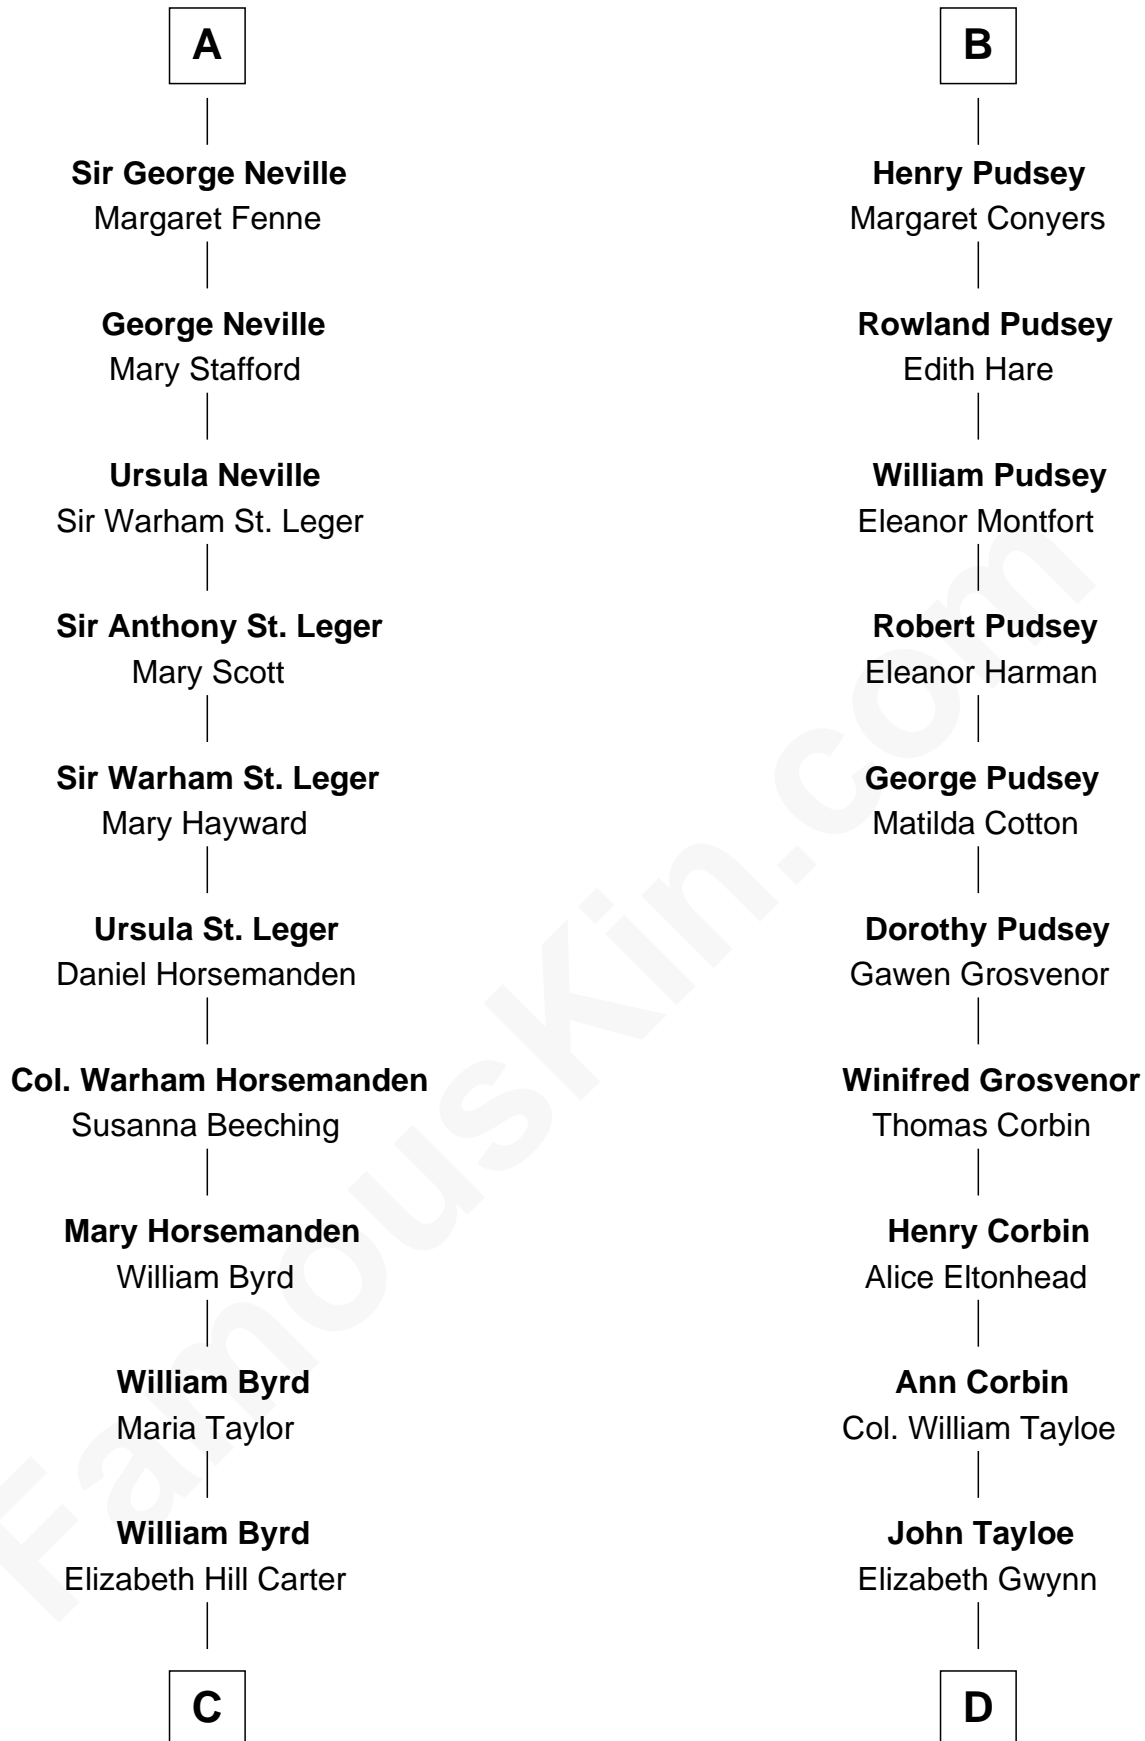

FamousKin.com Relationship Chart of

Harry F. Byrd

50th Governor of Virginia

21st cousin of

Henry Lloyd

40th Governor of Maryland

John Fitz Robert

Ada de Baliol

C

Thomas Taylor Byrd

Mary Armistead

Richard Evelyn Byrd

Anne Harrison

Col. William Byrd

Jane Meriwether Rivers

Richard Evelyn Byrd