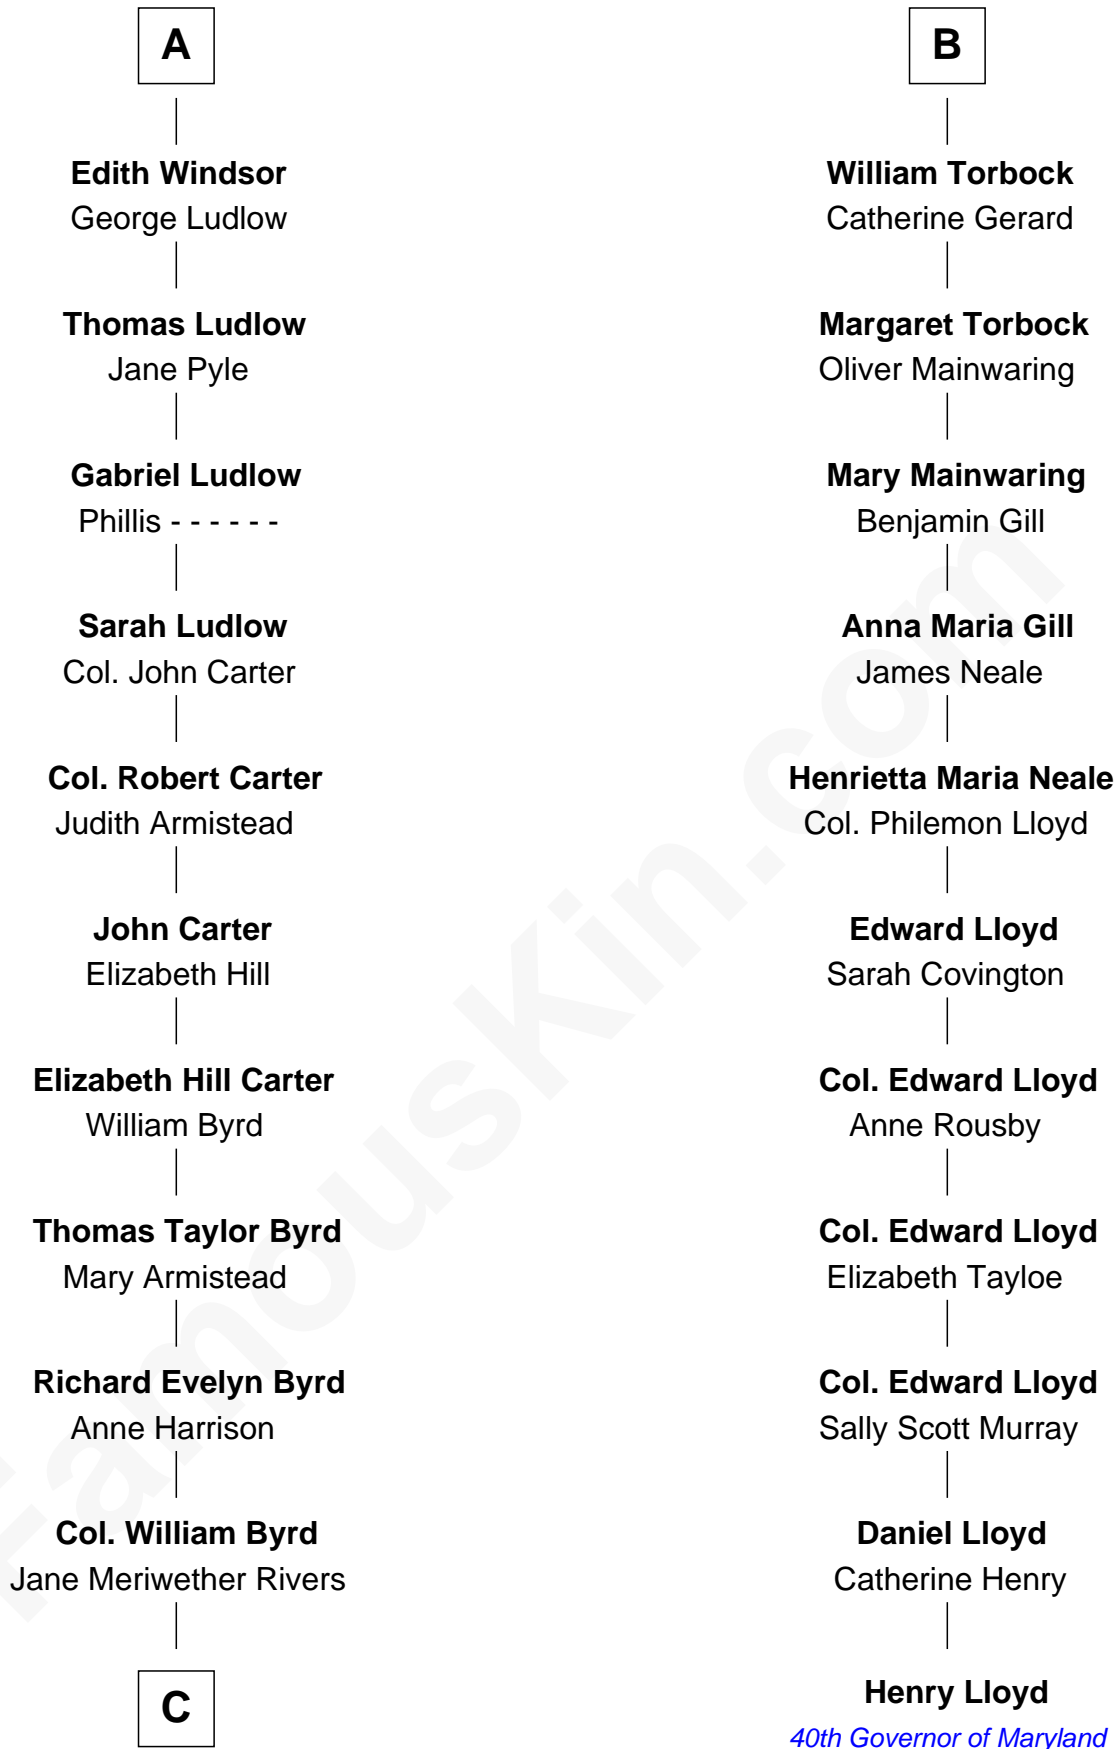

# FamousKin.com Relationship Chart of

**Harry F. Byrd**

*50th Governor of Virginia*

17th cousin 1 time removed of

**Henry Lloyd**

*40th Governor of Maryland*

**Humphrey de Bohun**

Elizabeth Plantagenet

**C**

Richard Evelyn Byrd  
Eleanor Bolling Flood

Harry F. Byrd  
*50th Governor of Virginia*

FamousKin.com