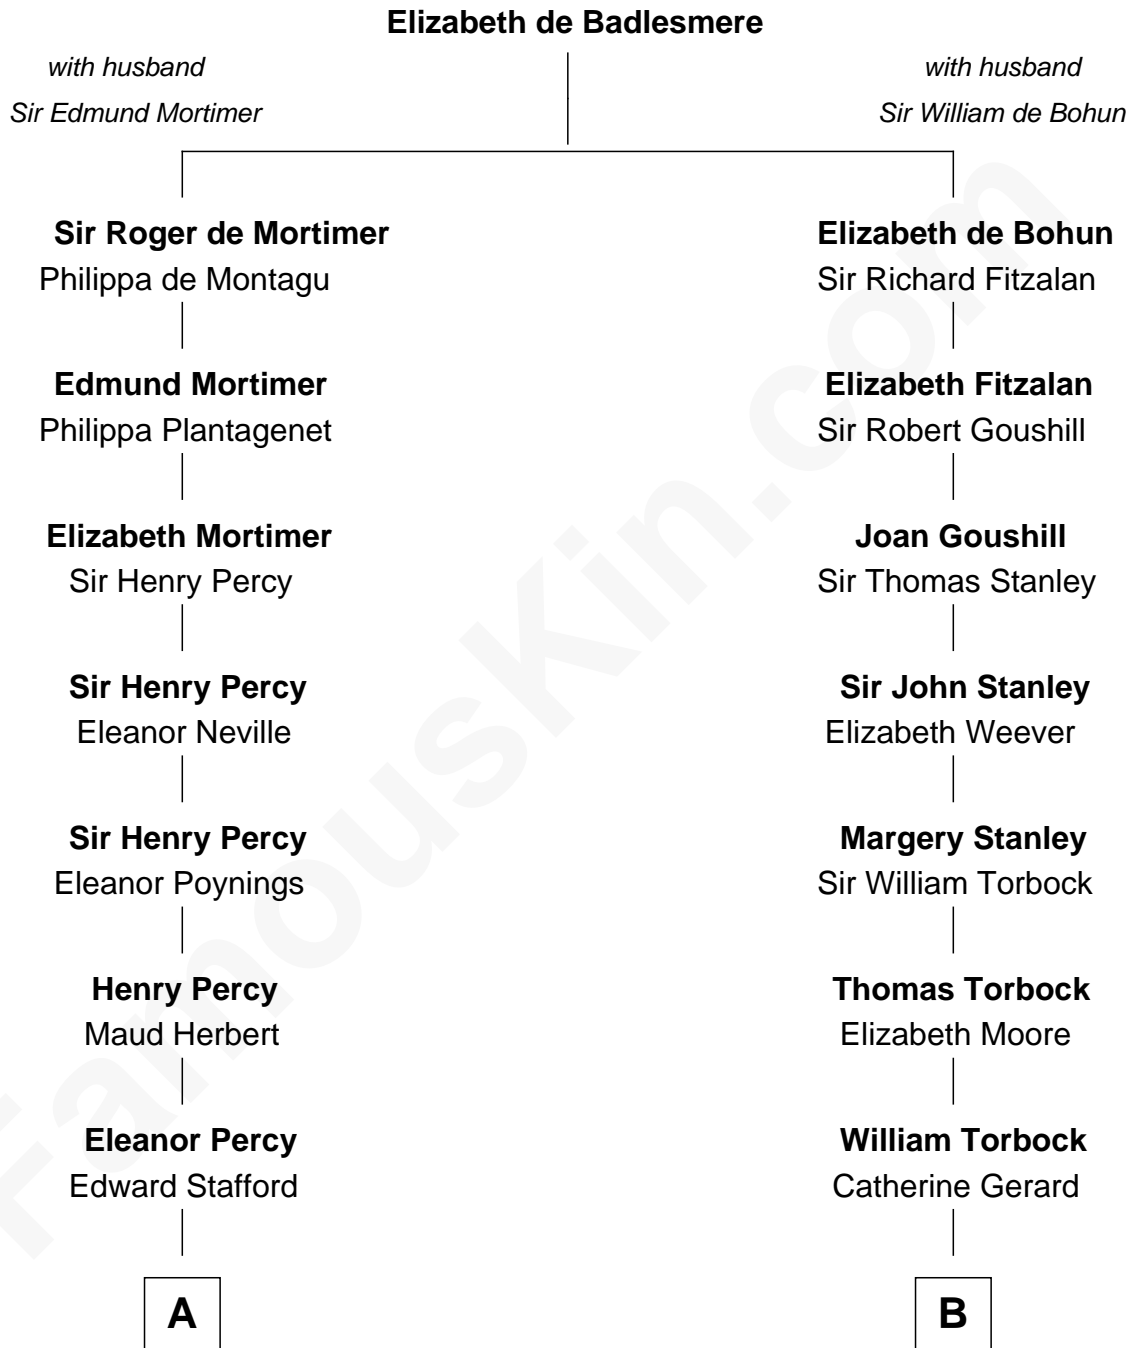

FamousKin.com Relationship Chart of

Harry F. Byrd

50th Governor of Virginia

14th cousin 6 times removed of

Charles Goldsborough

16th Governor of Maryland

C

Richard Evelyn Byrd

Anne Harrison

Col. William Byrd

Jane Meriwether Rivers

Richard Evelyn Byrd

Eleanor Bolling Flood

Harry F. Byrd

50th Governor of Virginia

FamousKin.com