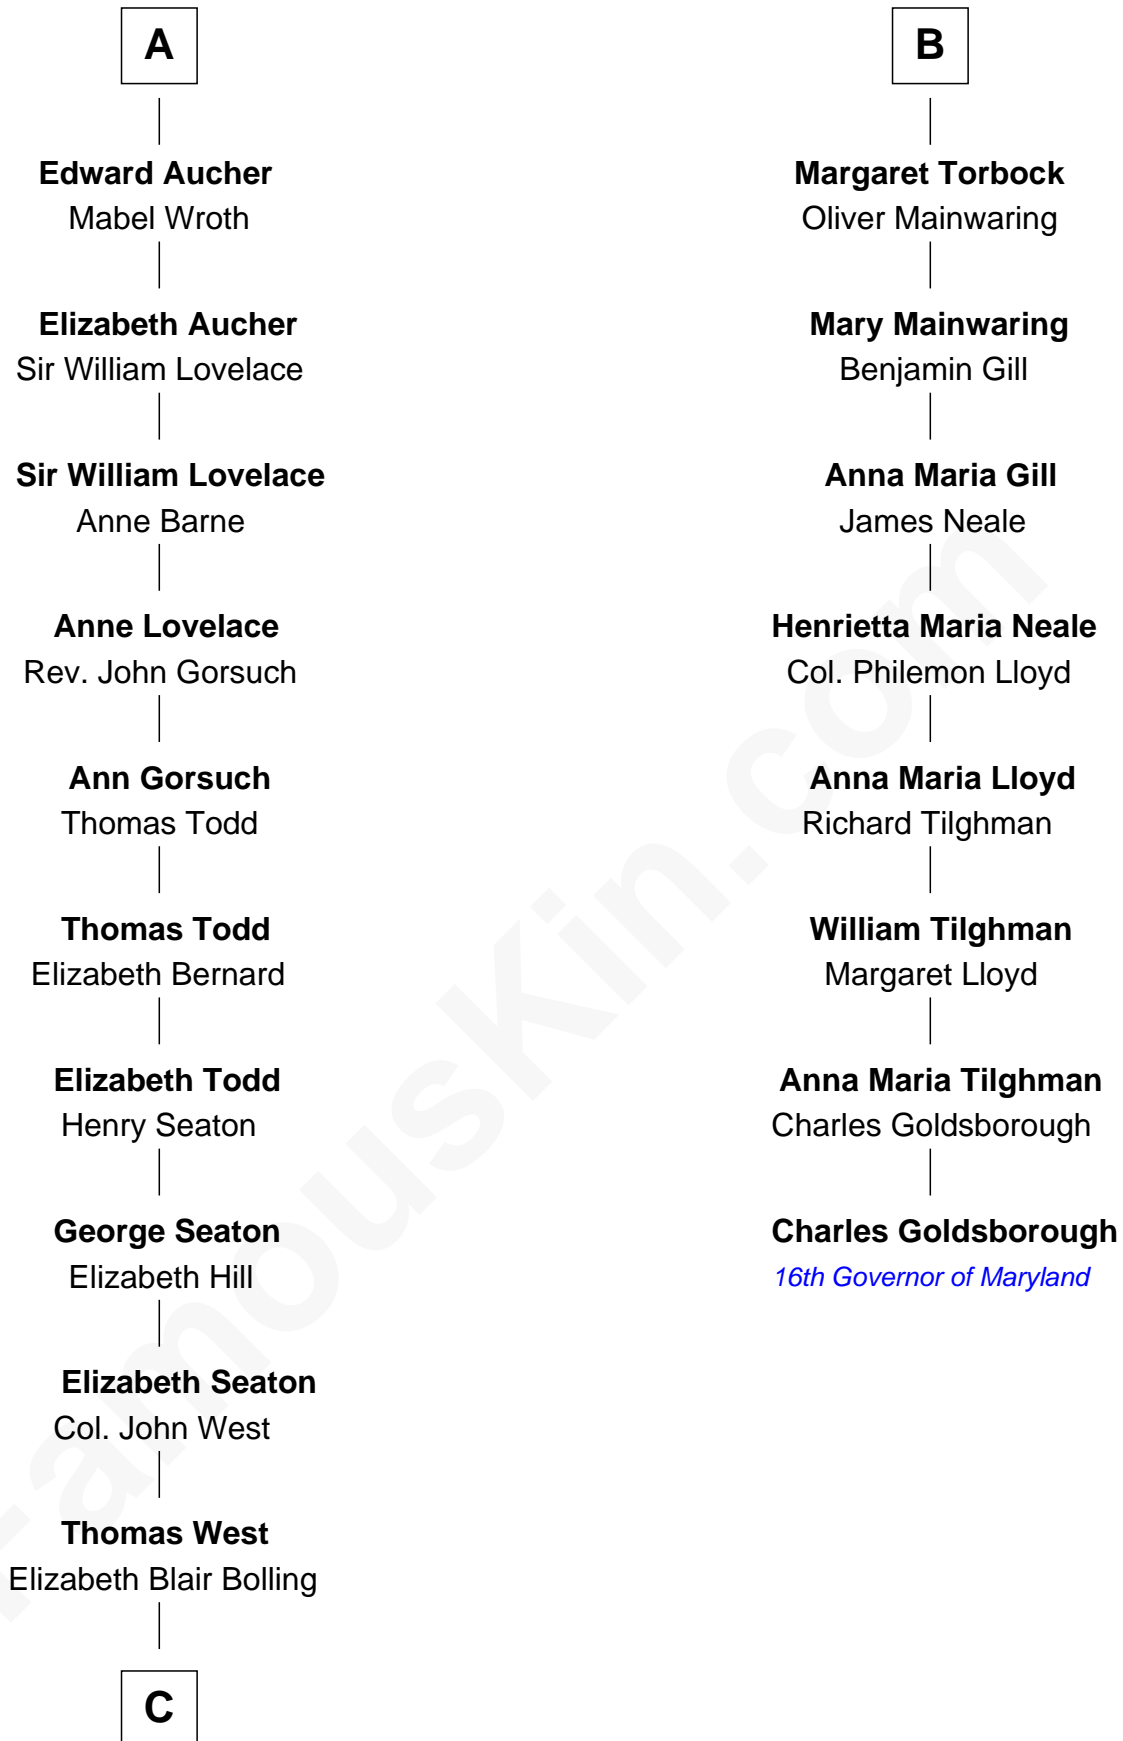

# FamousKin.com Relationship Chart of

**Harry F. Byrd**

*50th Governor of Virginia*

14th cousin 7 times removed of

**Charles Goldsborough**

*16th Governor of Maryland*

**Richard Fitzalan**

*with wife  
Isabel le Despencer*

Elizabeth Weever

**Philippa Tyrrell**

Thomas Cornwallis

**Margery Stanley**

Sir William Torbock

**Sir William Cornwallis**

Elizabeth Stanford

**Thomas Torbock**

Elizabeth Moore

**Affra Cornwallis**

Sir Anthony Aucher

**William Torbock**

Catherine Gerard

**A**

**B**

**C**

**Eliza Bolling West**  
Dr. Joel Walker Flood

**Col. Henry De La Warr Flood**  
Mary Elizabeth Trent

**Joel Walker Flood**  
Ella Faulkner

**Eleanor Bolling Flood**  
Richard Evelyn Byrd

**Harry F. Byrd**  
*50th Governor of Virginia*