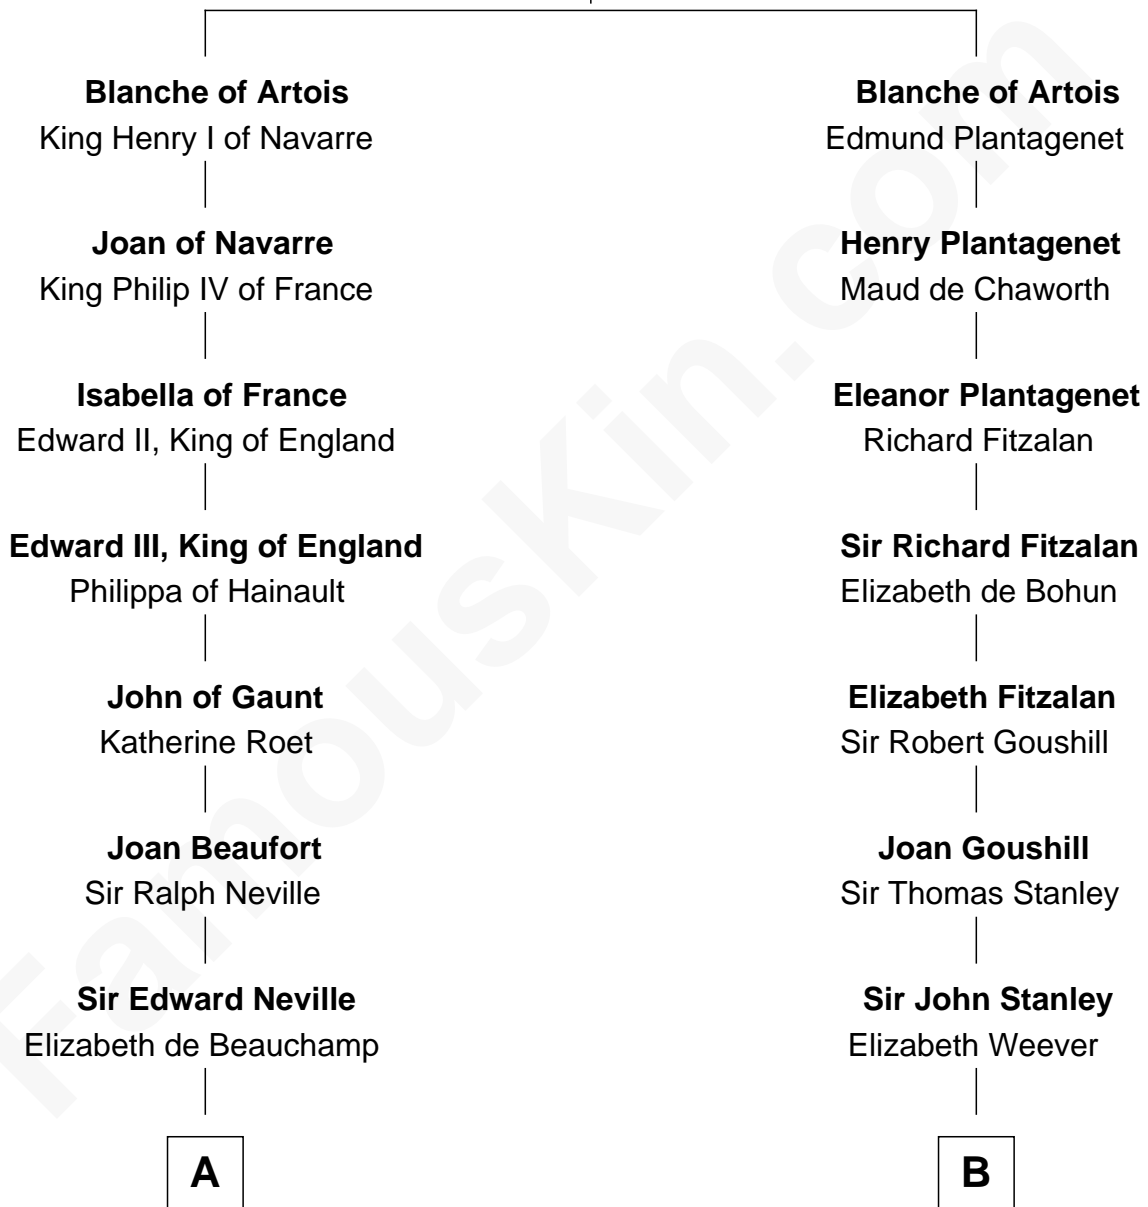

# FamousKin.com Relationship Chart of

**Harry F. Byrd**

*50th Governor of Virginia*

17th cousin 4 times removed of

**Charles Goldsborough**

*16th Governor of Maryland*

**Robert I, Count of Artois**

Matilda of Brabant

**C**

Thomas Taylor Byrd

Mary Armistead

Richard Evelyn Byrd

Anne Harrison

Col. William Byrd

Jane Meriwether Rivers

Richard Evelyn Byrd

Eleanor Bolling Flood

Harry F. Byrd

*50th Governor of Virginia*

FamousKin.com