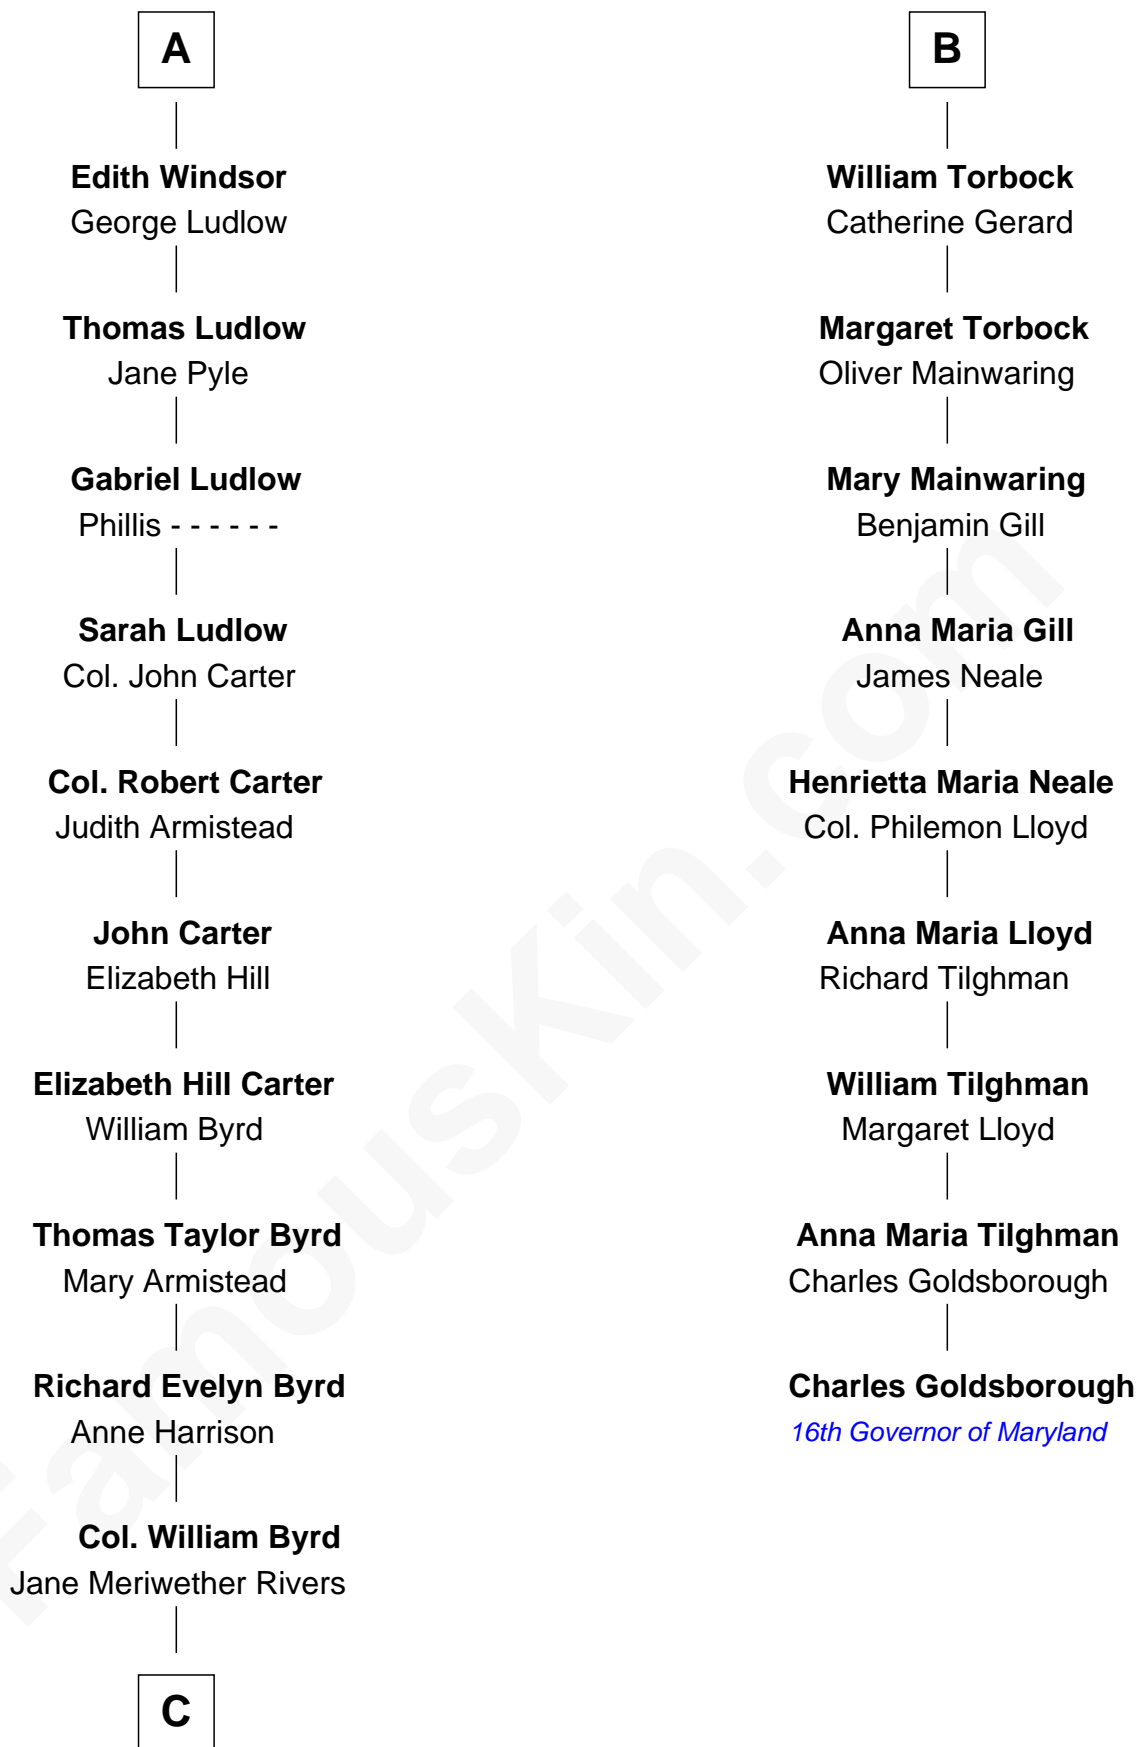

# FamousKin.com Relationship Chart of

**Harry F. Byrd**

*50th Governor of Virginia*

15th cousin 3 times removed of

**Charles Goldsborough**

*16th Governor of Maryland*

**Humphrey de Bohun**

Elizabeth Plantagenet

**Elizabeth Stratton**

John Andrews

**Elizabeth Andrews**

Sir Thomas de Windsor

**Sir Andrews de Windsor**

Elizabeth Blount

**A**

**Sir William de Bohun**

Elizabeth de Badlesmere

**Elizabeth de Bohun**

Sir Richard Fitzalan

**Elizabeth Fitzalan**

Sir Robert Goushill

**Joan Goushill**

Sir Thomas Stanley

**Sir John Stanley**

Elizabeth Weever

**Margery Stanley**

Sir William Torbock

**Thomas Torbock**

Elizabeth Moore

**B**

**C**

Richard Evelyn Byrd  
Eleanor Bolling Flood